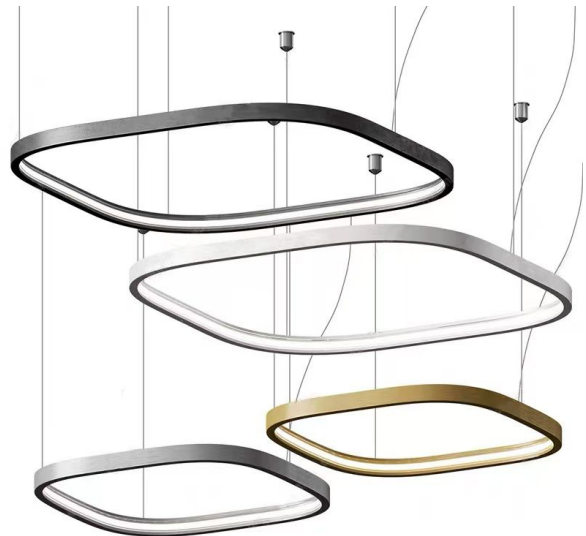

LP-7029/32/39W

Zero Square

Data sheet

CODE	LP-7029/32/39W
SYSTEM POWER CONSUMPTION	26W 32W 39W
EFFICACY	84.97lm/W
LIGHT SOURCE	LED
LIGHT SOURCE LIFETIME	L70 (B50) 60.000h
COLOUR TEMPERATURE	3000K Ra>90
LIGHT DISTRIBUTION	diffused
POWER SUPPLY	24V DC
DRIVER	remote not included
LUMEN OUTPUT	2600lm 3200lm 3900lm
EFFICIENCY	71.9%
WEIGHT	1,21 Kg
PROTECTION DEGREE	IP20
COLOUR TOLLERANCES	SDCM 3

Single or multiple suspension lighting fixture for interiors, with direct and indirect light emission.

Bended extruded aluminium structure in white, black, bronze, mat brass or titanium polyacrylic paint.

Extruded polycarbonate diffuser with opaline finish.

Suspension kit with griplocks and 5m (196,9") long steel cables.

5m (196,9") long power cable in transparent PVC.

Provided without power canopy.

Technical drawing