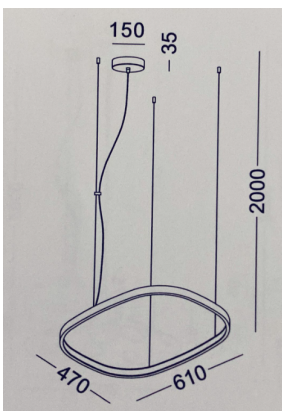

LP-7029/32/39W

Zero Square

Data sheet

CODE	LP-7029/32/39W
SYSTEM POWER CONSUMPTION	26W 32W 39W
EFFICACY	84.97lm/W
LIGHT SOURCE	LED
LIGHT SOURCE LIFETIME	L70 (B50) 60.000h
COLOUR TEMPERATURE	3000K Ra>90
LIGHT DISTRIBUTION	diffused
POWER SUPPLY	24V DC
DRIVER	remote not included
LUMEN OUTPUT	2600lm 3200lm 3900lm
EFFICIENCY	71.9%
WEIGHT	1,21 Kg
PROTECTION DEGREE	IP20
COLOUR TOLLERANCES	SDCM 3

Extruded polycarbonate diffuser with opaline finish.

Suspension kit with griplocks and 5m (196,9") long steel cables.

5m (196,9") long power cable in transparent PVC.

Provided without power canopy.

Technical drawing

Polar diagram