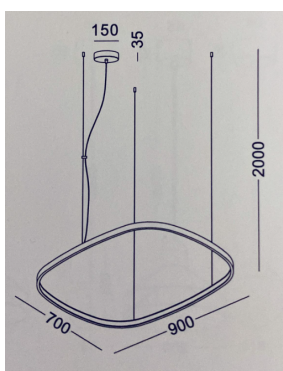

LP-7029/32/39W

Zero Square

Data sheet

CODE	LP-7029/32/39W
SYSTEM POWER CONSUMPTION	26W 32W 39W
EFFICACY	84.97lm/W
LIGHT SOURCE	LED
LIGHT SOURCE LIFETIME	L70 (B50) 60.000h
COLOUR TEMPERATURE	3000K Ra>90
LIGHT DISTRIBUTION	diffused
POWER SUPPLY	24V DC
DRIVER	remote not included
LUMEN OUTPUT	2600lm 3200lm 3900lm
EFFICIENCY	71.9%
WEIGHT	1,21 Kg
PROTECTION DEGREE	IP20
COLOUR TOLLERANCES	SDCM 3

Extruded polycarbonate diffuser with opaline finish.

Suspension kit with griplocks and 5m (196,9") long steel cables.

5m (196,9") long power cable in transparent PVC.

Provided without power canopy.

Technical drawing

Polar diagram