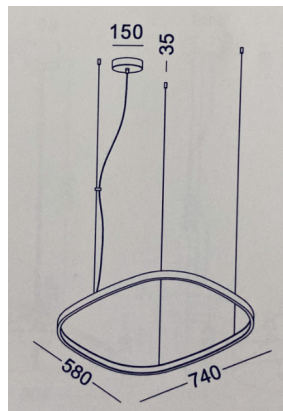

LP-7029/32/39W

Zero Square

Data sheet

CODE	LP-7029/32/39W
SYSTEM POWER CONSUMPTION	26W 32W 39W
EFFICACY	84.97lm/W
LIGHT SOURCE	LED
LIGHT SOURCE LIFETIME	L70 (B50) 60.000h
COLOUR TEMPERATURE	3000K Ra>90
LIGHT DISTRIBUTION	diffused
POWER SUPPLY	24V DC
DRIVER	remote not included
LUMEN OUTPUT	2600lm 3200lm 3900lm
EFFICIENCY	71.9%
WEIGHT	1,21 Kg
PROTECTION DEGREE	IP20
COLOUR TOLLERANCES	SDCM 3

Extruded polycarbonate diffuser with opaline finish.

Suspension kit with griplocks and 5m (196,9") long steel cables.

5m (196,9") long power cable in transparent PVC.

Provided without power canopy.

Technical drawing

Polar diagram