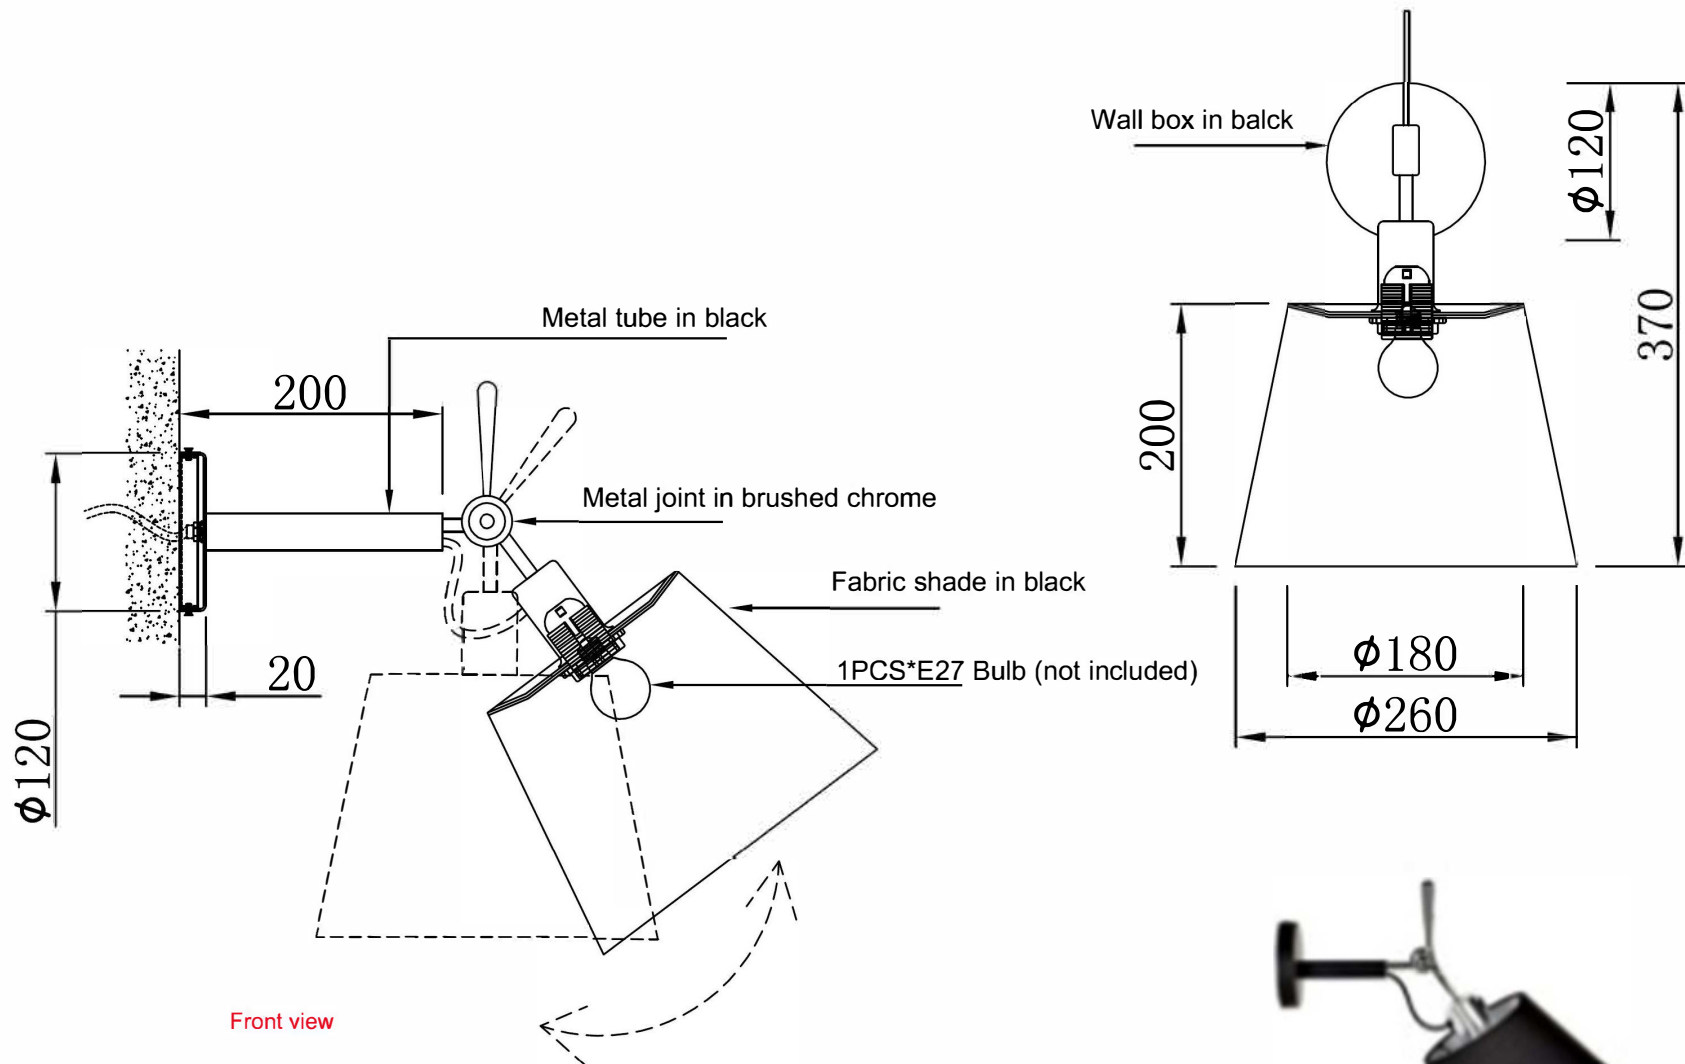

Model No.:	LP109
Fixture Type:	Pendant Light
Dimension:	Dia800*H400mm
Finishing:	
Weight:	
Quantity:	
Light Source:	Built-in LED
Standard:	CE

Drawn by:

Checked by:

Proportion:

Date:

Length Unit:
MM

Version	Revision date
1	---
2	
3	
4	

Project Name:

Installation Area:

Customer confirmation:

Model No.:	LP110-800
Fixture Type:	Pendant Light
Dimension:	Dia800mm
Finishing:	White
Weight:	
Quantity:	
Light Source:	E27 Bulb
Standard:	CE

Drawn by:

Model No.:	LP110-1105
Fixture Type:	Pendant Light
Dimension:	Dia1105mm
Finishing:	White
Weight:	
Quantity:	Light
Source:	E27 Bulb
Standard:	CE

Drawn by:	
Checked by:	
Proportion:	
Date:	

Length Unit:	MM
	

Reference photo

Version	Revision date
1	---
2	
3	
4	

Project Name:

Installation Area:

Customer confirmation:

Model No.:	LP114
Fixture Type:	Pendant Light
Dimension:	D260*H370mm
Finishing:	BK+BC
Weight:	
Quantity:	
Light Source:	E27 Bulb
Standard:	CE