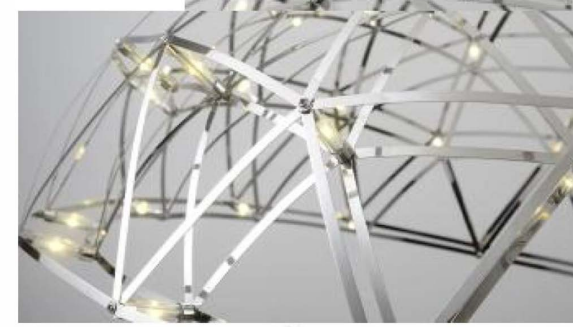

Built-in LED 18W 3000K