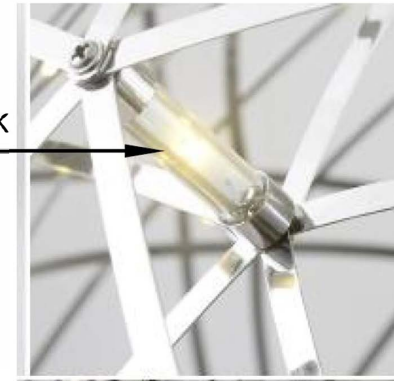

Built-in LED 18W 3000K

Titanium golden color

Reference photo

Front view

Version	Revision date
1	
2	
3	
4	

Project Name:

Installation Area:
Office indoor

Customer confirmation:

Model No.:	LP109
Fixture Type:	Pendant Light
Dimension:	Dia800*H400mm
Finishing:	
Weight:	
Quantity:	
Light Source:	Built-in LED
Standard:	CE

Drawn by:

Checked by:

Proportion:

Date:

Length Unit:
MM

Version	Revision date
1	---
2	
3	
4	

Project Name:

Installation Area:

Customer confirmation:

Model No.:	LP110-800
Fixture Type:	Pendant Light
Dimension:	Dia800mm
Finishing:	White
Weight:	
Quantity:	
Light Source:	E27 Bulb
Standard:	CE

Drawn by:

Model No.:	LP110-1105
Fixture Type:	Pendant Light
Dimension:	Dia1105mm
Finishing:	White
Weight:	
Quantity:	Light
Source:	E27 Bulb
Standard:	CE

Drawn by:	
Checked by:	
Proportion:	
Date:	

Length Unit:	MM
	