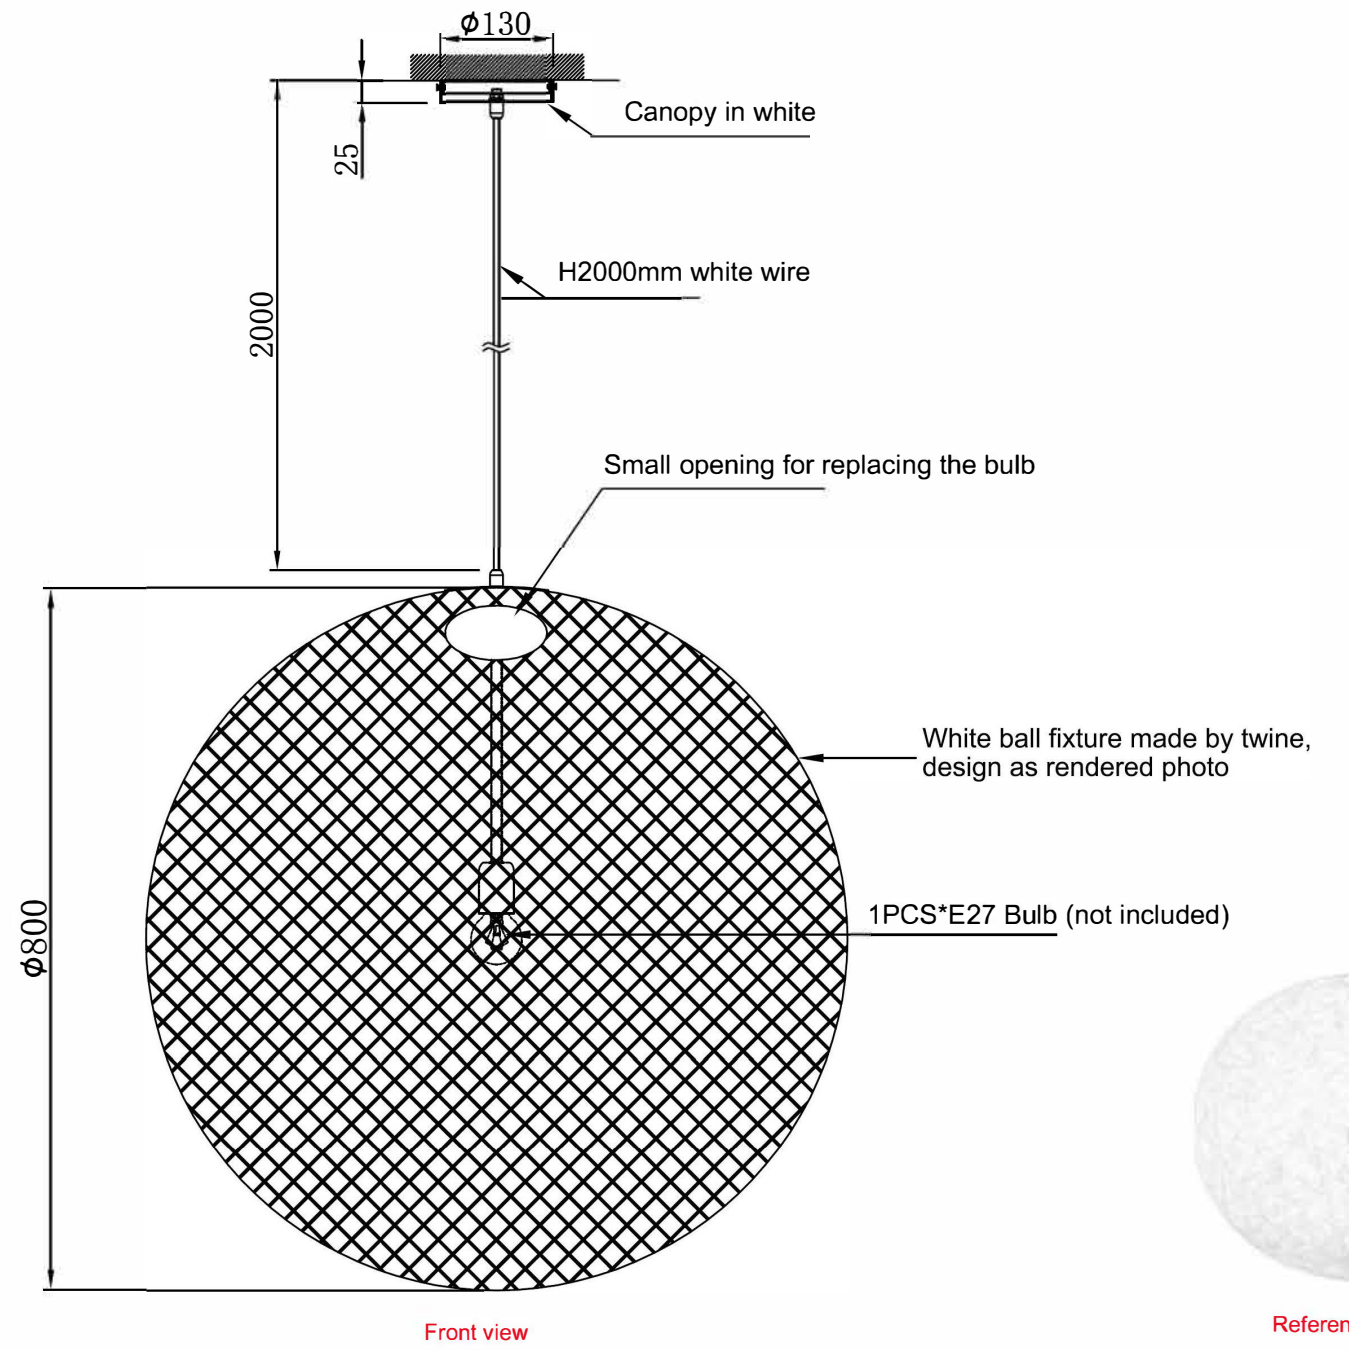

Model No.:	LP109
Fixture Type:	Pendant Light
Dimension:	Dia800*H400mm
Finishing:	
Weight:	
Quantity:	
Light Source:	Built-in LED
Standard:	CE

Drawn by:

Checked by:

Proportion:

Date:

Length Unit:
MM

Version	Revision date
1	---
2	
3	
4	

Project Name:

Installation Area:

Customer confirmation:

Model No.:	LP110-800
Fixture Type:	Pendant Light
Dimension:	Dia800mm
Finishing:	White
Weight:	
Quantity:	
Light Source:	E27 Bulb
Standard:	CE

Drawn by:

Model No.:	LP110-1105
Fixture Type:	Pendant Light
Dimension:	Dia1105mm
Finishing:	White
Weight:	
Quantity:	Light
Source:	E27 Bulb
Standard:	CE

Drawn by:	
Checked by:	
Proportion:	
Date:	

Length Unit:	MM
	

Reference photo

Version	Revision date
1	---
2	
3	
4	

Project Name:

Installation Area:

Customer confirmation:

Model No.:	LP114
Fixture Type:	Pendant Light
Dimension:	D260*H370mm
Finishing:	BK+BC
Weight:	
Quantity:	
Light Source:	E27 Bulb
Standard:	CE