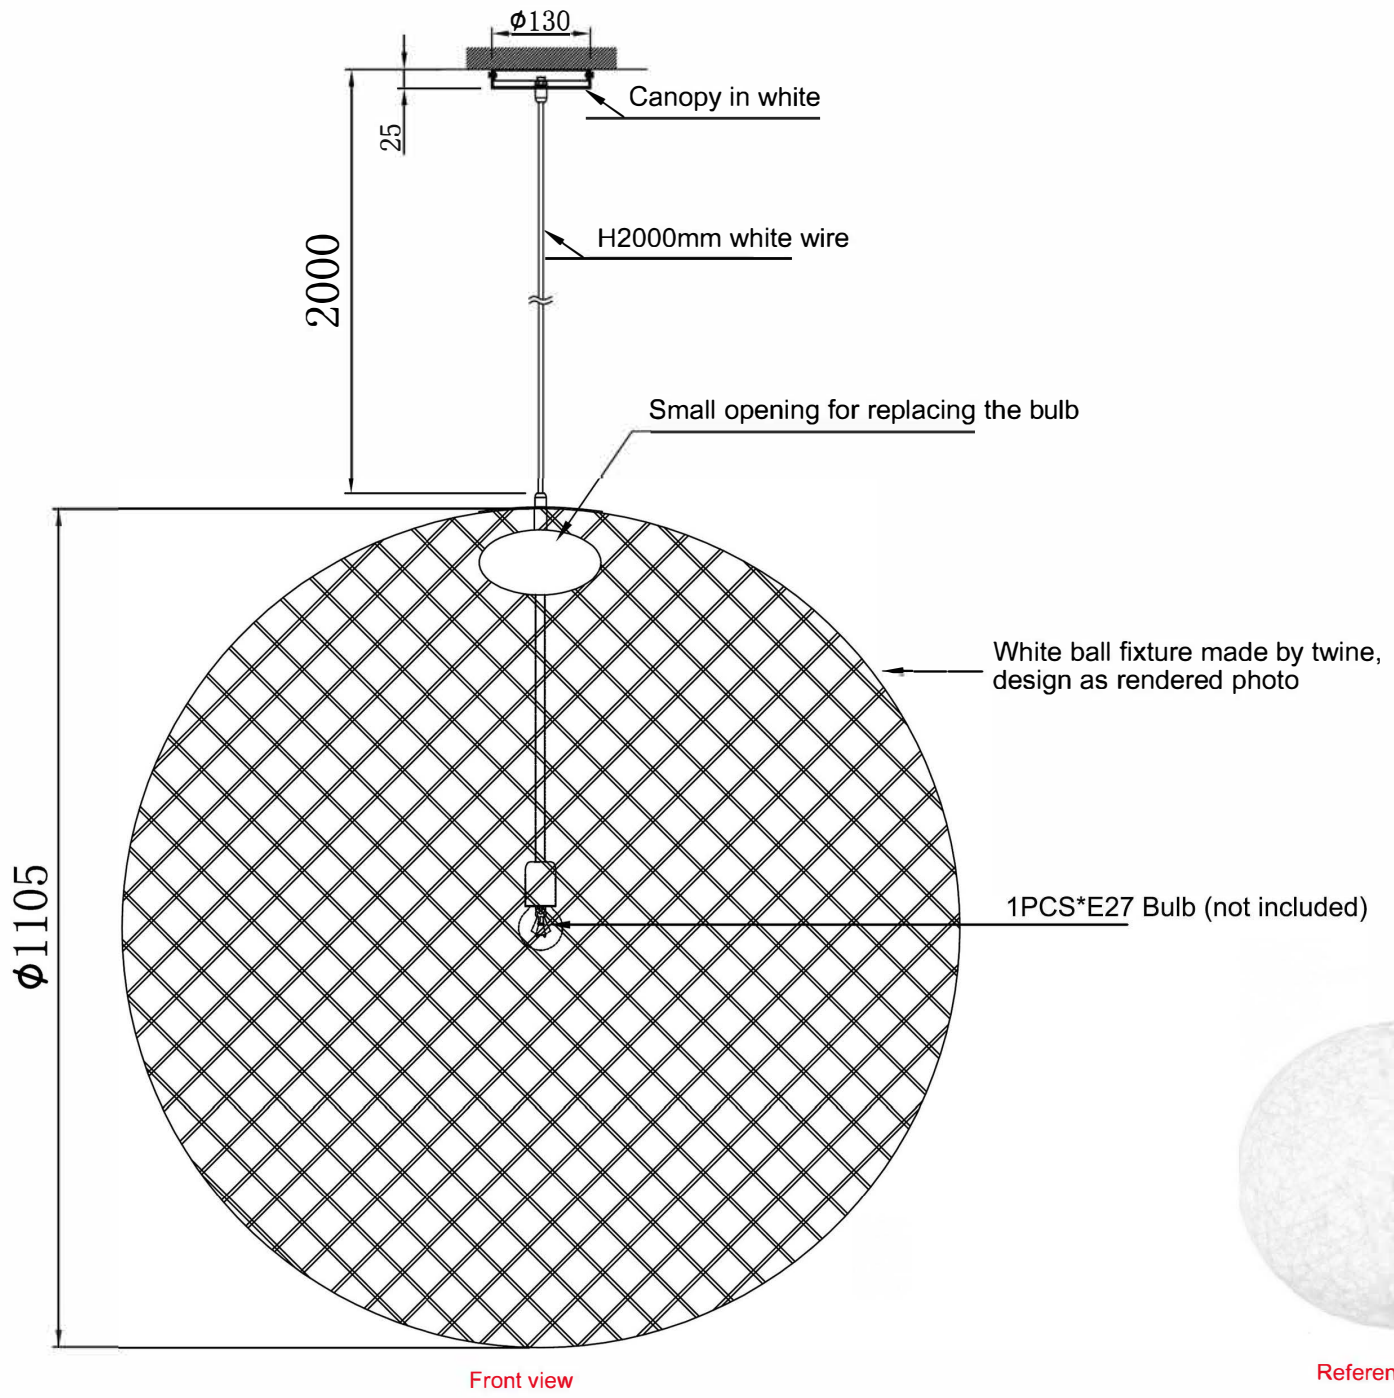

Model No.:	LP109
Fixture Type:	Pendant Light
Dimension:	Dia800*H400mm
Finishing:	
Weight:	
Quantity:	
Light Source:	Built-in LED
Standard:	CE

Drawn by:

Checked by:

Proportion:

Date:

Length Unit:
MM

Version	Revision date
1	---
2	
3	
4	

Project Name:

Installation Area:

Customer confirmation:

Model No.:	LP110-800
Fixture Type:	Pendant Light
Dimension:	Dia800mm
Finishing:	White
Weight:	
Quantity:	
Light Source:	E27 Bulb
Standard:	CE

Drawn by:

Model No.:	LP110-1105
Fixture Type:	Pendant Light
Dimension:	Dia1105mm
Finishing:	White
Weight:	
Quantity:	Light
Source:	E27 Bulb
Standard:	CE

Drawn by:	
Checked by:	
Proportion:	
Date:	

Length Unit:	MM
	

Reference photo

Version	Revision date
1	---
2	
3	
4	

Project Name:

Installation Area:

Customer confirmation:

Model No.:	LP114
Fixture Type:	Pendant Light
Dimension:	D260*H370mm
Finishing:	BK+BC
Weight:	
Quantity:	
Light Source:	E27 Bulb
Standard:	CE