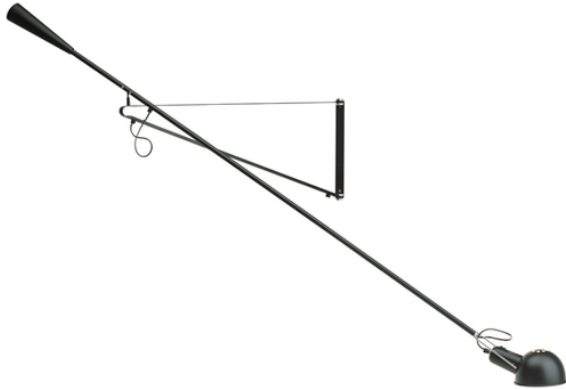

**Wall Lamp LED Downlight
LP-265-75W**

Technical data:

Wall Lamp LED Downlight

265 wall lamp providing direct light. Lamp head rotates 360-degrees so light can be aimed in various directions. Chromeplated brass reflector support. The body is painted steel, with an adjustable arm and reflector. There is a chrome-plated brass reflector support. The counterweight is tapered cast iron.

Lighting Area 2-4square meters

Optics 38° beam angle

input voltage 120V

LED power 75W

Luminous Flux: 1600Lm

LED source 1 x 75W A-19 Medium Frosted Incandescent

Color temperature 3000K

Lifespan ≥40000h

Working temperature -30°~50°C

CE, IP20 Protection Class I I

Dimension Diameter 33.4 X Height 80.8

Driver body made of fire resistance ABS Material composed of Constant current power supply and intelligent integrated circuits PF>0.9

Make: Lumeplus LP-265-75W