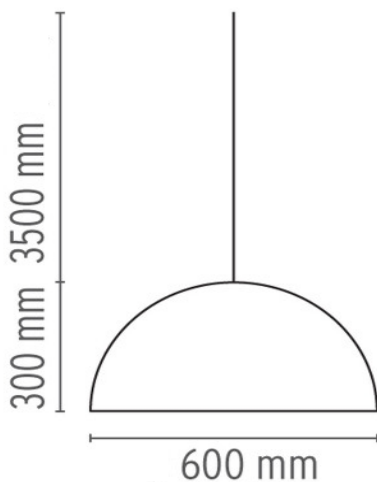

**SKYGARDEN S Pendant Lamp**  
**LP-MR303**

Technical data  
**Plaster Pattern Dome Pendant**

The hemispherical outer diffuser of the SKYGARDEN S pendant lamp makes a certain impression with its sheer size, however, it is the inner diffuser in cast plaster painted white. The plaster diffuser support is die-cast aluminum alloy. The pendant lamp's upper cable gland and blocking ring nut come in black injection-molded PC. The diffuser is flashed and blown opal glass.

Finish Black Glossy outside and white inside.

Lighting Area 2-3 square meters

Interior Color: White

Material: Aluminum, Resin

Field-adjustable suspension length Canopy is included.

Lighting source: E27 socket Osram LED Lamp

Dimensions: Dia 600mm \* Height 300mm

Make: Lumeplus LP-MR303