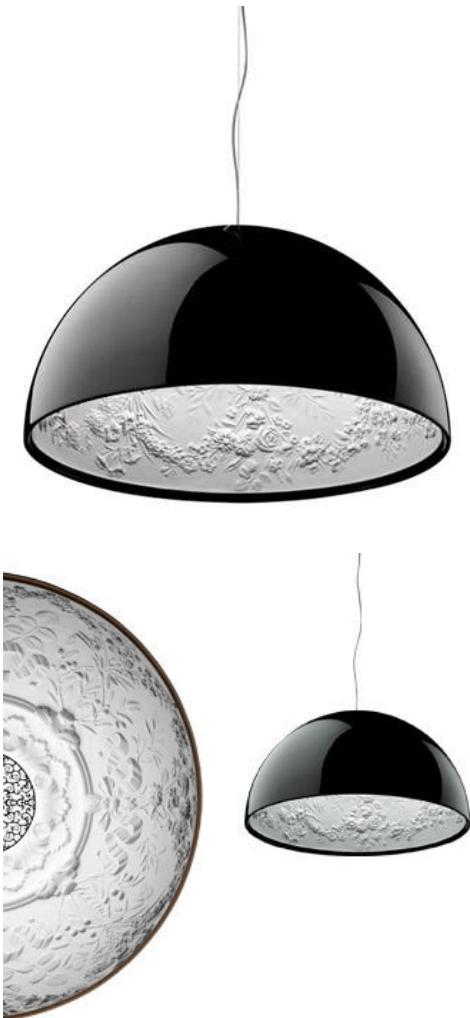

**SKYGARDEN S Pendant Lamp**  
**LP-MR303**

Technical data  
**Plaster Pattern Dome Pendant**

The hemispherical outer diffuser of the SKYGARDEN S pendant lamp makes a certain impression with its sheer size, however, it is the inner diffuser in cast plaster painted white. The plaster diffuser support is die-cast aluminum alloy. The pendant lamp's upper cable gland and blocking ring nut come in black injection-molded PC. The diffuser is flashed and blown opal glass.

Finish Black Glossy outside and white inside.

Lighting Area 2-3 square meters

Interior Color: White

Material: Aluminum, Resin

Field-adjustable suspension length Canopy is included.

Lighting source: E27 socket Osram LED Lamp

Dimensions: Dia 600mm \* Height 300mm

Make: Lumeplus LP-MR303