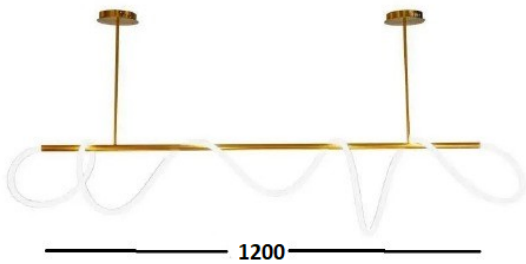

LPSP120/200-15W

Hanging Light

ROPE NEON LINEAR LED

ROPE Pendant twirls around a glimmering rod with sublime grace. It is suspended in time after a pirouette, a repose of quietude. The pendant light overhangs with nary a care. It emanates a relaxing ambiance, perfect for unwinding with your loved ones.

Input voltage AC110-220V

LED power 15W/Metre

Dimension Dia25*L1200mm

Dia25*L2000mm

Color Temperature 4000K

Color Brass finish Lifespan ≥ 50000 h

Working temperature $-30^{\circ}\sim 50^{\circ}\text{C}$

IP20 Protection Class I I CE

Warranty: 2 Years

Material Metal silicon gel

Make Lume-Plus LPSP12015W

LPSP12015W

LPSP20015W