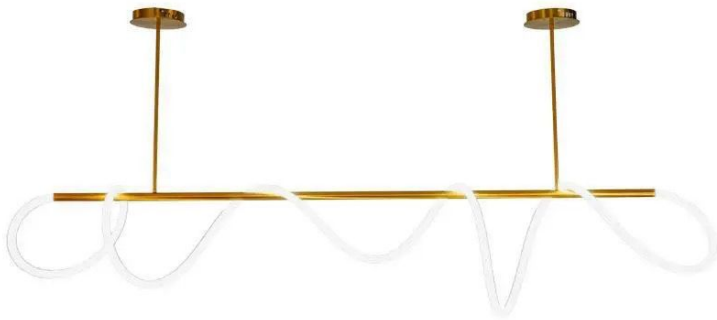

LPSP120/200-15W

Hanging Light

ROPE NEON LINEAR LED

ROPE Pendant twirls around a glimmering rod with sublime grace. It is suspended in time after a pirouette, a repose of quietude. The pendant light overhangs with nary a care. It emanates a relaxing ambiance, perfect for unwinding with your loved ones.

Input voltage AC110-220V

LED power 15W/Metre

Dimension Dia25*L1200mm

Dia25*L2000mm

Color Temperature 4000K

Color Brass finish Lifespan ≥ 50000 h

Working temperature $-30^{\circ}\sim 50^{\circ}\text{C}$

IP20 Protection Class I I CE

Warranty: 2 Years

Material Metal silicon gel

Make Lume-Plus LPSP12015W

LPSP12015W

LPSP20015W