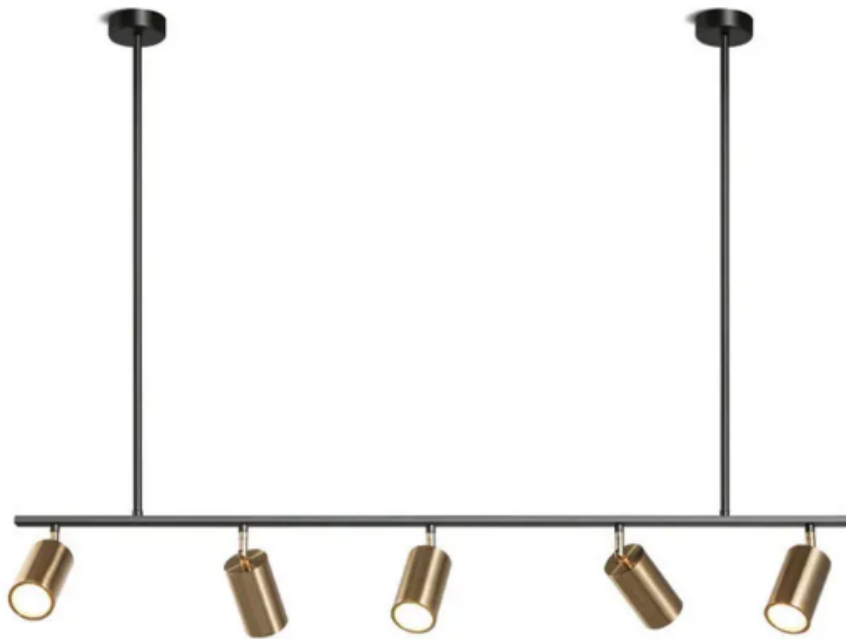

LP-NTL-1110

Nordic Linear Track Light

Nordic Linear Track Light

Nordic Linear Track Light Fixture offers a stylish and modern lighting solution for various rooms in your home. With a gold track design and rotating heads, this fixture adds a touch of elegance and flexibility to your space.

Lighting Area 4-6 square meters

Input voltage AC 220-240V 50-60Hz

LED power 24W

Dimension : L1100*H1000mm

Rob Height: 800mm

Lampshade: Ø60*110mm

Finish: Black+Bronze, Gold

LED source 5W-10W

Color temperature 3000K, 4000K

IP20 Protection Class I | CE

Material Metal

Make Lume-Plus LP-NTL-1110