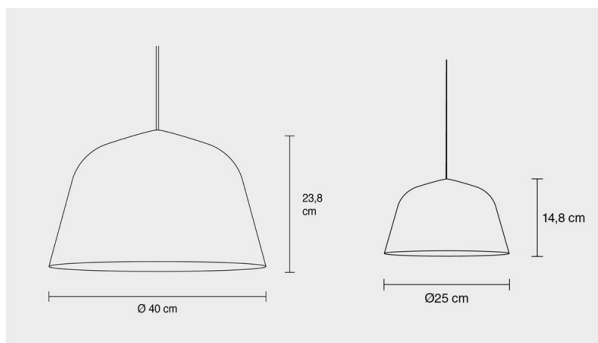

Modern Nordic suspension

LP-LP-51241

Technical data

Modern Nordic suspension aluminum fastening led suspension ceiling lamps

Indoor LED pendant light ceiling suspension mount
A gentle sloping shade press spun from aluminum, the Muuto Ambit Pendant balances the simplicity of a dome shape with feminine contours and pastel inspired finishes. Expertly painted by hand, the purity of each color encases the fixture like a hard protective shell, creating a continuity that does not distract from the perfection of the shade.

Choice of colors as mentioned with white interior reflects and diffuses the broad spread of light, easily placing the Ambit above dining or pantry areas.

Lighting Area 4-6 square meters

Designed by TAF Architects in 2015

Interior Color: White

Material Press-spun Aluminum shade

Matching rubber suspension cord

Field-adjustable suspension length Canopy is included

Lighting One 8 Watt (800 Lumens) 240 Volt E27 Base LED Maximum Hanging: Length 166.87"