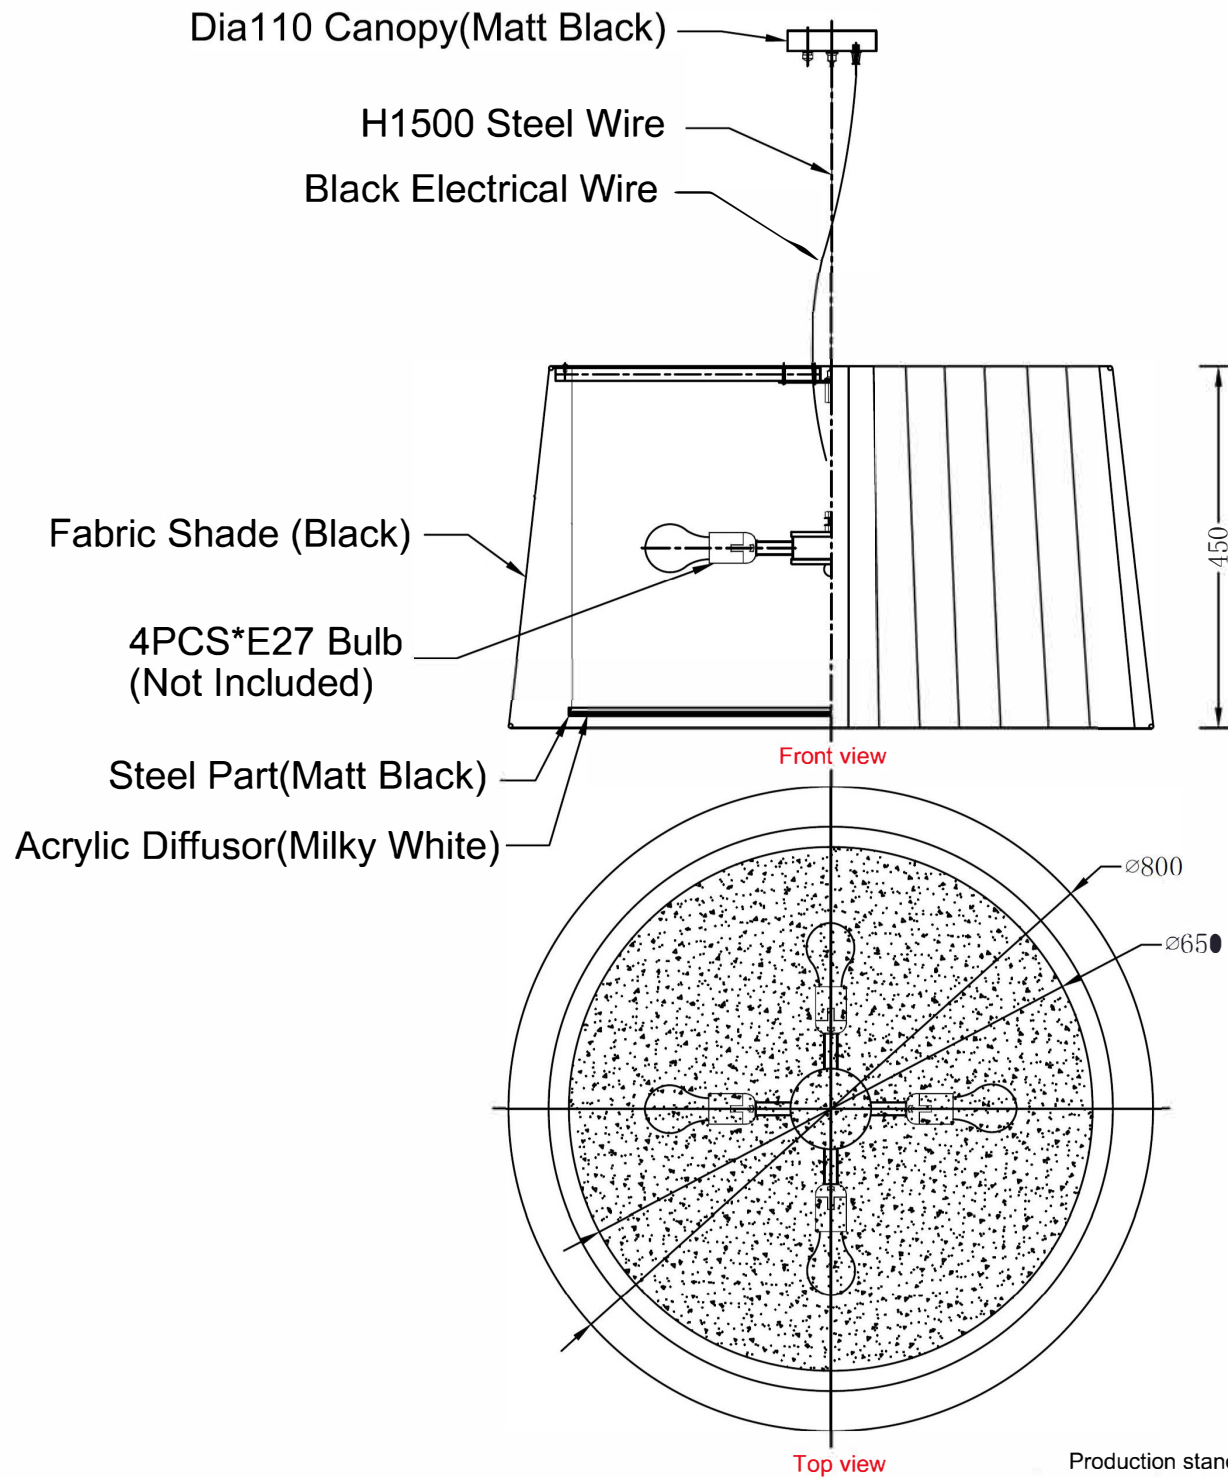

Reference photo

Production standard: LP7000.10-2002, LP700.11-2002, LP7000.1-2002

Version	Revision date
1	---
2	
3	
4	

Project Name:

Installation Area:

Customer confirmation:

Model No.:	LP-07
Fixture Type:	Pendant Light
Dimension:	Dia800*H366 mm
Finishing:	
Weight:	
Quantity:	Light
Source:	E27 Bulb
Standard:	CE

Drawn by:

Checked by:

Proportion:

Date:

Length Unit: MM

Reference photo

Production standard: LP7000.10-2002, LP700.11-2002, LP7000.1-2002

Version	Revision date
1	---
2	
3	
4	

Project Name:

Installation Area:

Customer confirmation:

Model No.:	LP-P8045MB
Fixture Type:	Pendant Light
Dimension:	Dia800*H450 mm
Finishing:	
Weight:	
Quantity:	
Light Source:	E27 Bulb
Standard:	CE

Drawn by:

Checked by:

Proportion:

Date:

Length Unit:
MM