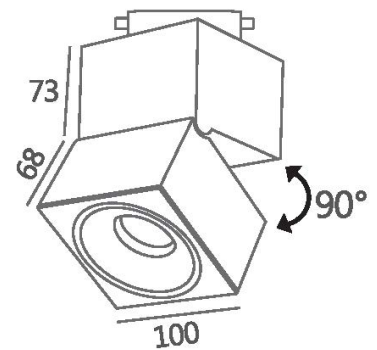

TRACK / SURFACE SQUARE ADJUSTABLE DOWNLIGHT

Lumeplus Square adjustable surface mounted downlight is modern yet elegant, perfect for lighting up pastry stores, retail shops, galleries or other high-end projects. The spotlight features Black or White powder coated aluminium housing, offers rotation and 90 degree tilt. With integral LED driver, this surface mounted light can be easily install to ceilings or wherever stylish design is required. What's more, it can be customized as a track light for more flexible installation.

PRODUCT OPTIONS	
Model	LPS-SY2020
Power :	12W/15W
LED	CREE COB
CRL	RA85
Color Temp	3000K/4000K/6000K
Finish:	Matt Black, White
Lamp Luminous Flux	1100lm/1350lm
Beam Angle	23° 38° 45° 60°
IP Rating:	IP20
Material	Aluminum Die Cast
Reflector & LENS	Deep concentric PMMA light lens Soft light
Driver:	Fixed Output, Triac/0-10V/Dali
Optional Extras:	Anti-glare Lens

ROUND SURFACE ADJUSTABLE DOWNLIGHT

Lumeplus Indoor 12W LED Adjustable Ceiling Spotlights, minimalist style and made with a body of aluminum die-cast, these spotlights are not only visually appealing but also highly functional. With various illuminating angles achievable, The spotlights are horizontally rotatable up to 360 degrees, allowing you to adjust the lighting according to your preference. Additionally, they can tilt up to 90 degrees, providing even more control over the lighting direction. With the use of LED technology, they provide bright illumination while consuming only 12 watts of power. Lumeplus Indoor 12W LED Adjustable Ceiling Spotlights choose functionality, style, and quality with this modern lighting solution.