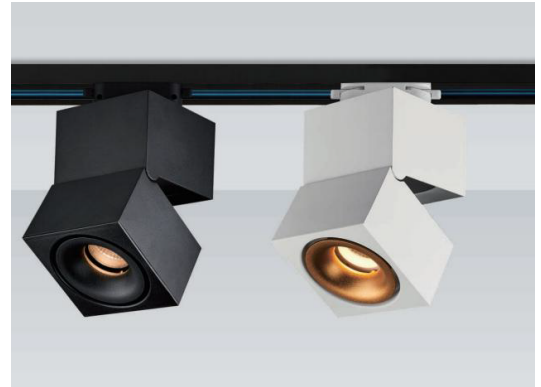

TRACK / SURFACE SQUARE ADJUSTABLE DOWNLIGHT

Lumeplus Square adjustable surface mounted downlight is modern yet elegant, perfect for lighting up pastry stores, retail shops, galleries or other high-end projects. The spotlight features Black or White powder coated aluminium housing, offers rotation and 90 degree tilt. With integral LED driver, this surface mounted light can be easily install to ceilings or wherever stylish design is required. What's more, it can be customized as a track light for more flexible installation.

PRODUCT OPTIONS	
Model	LPS-SY2020
Power :	12W/15W
LED	CREE COB
CRL	RA85
Color Temp	3000K/4000K/6000K
Finish:	Matt Black, White
Lamp Luminous Flux	1100lm/1350lm
Beam Angle	23° 38° 45° 60°
IP Rating:	IP20
Material	Aluminum Die Cast
Reflector & LENS	Deep concentric PMMA light lens Soft light
Driver:	Fixed Output, Triac/0-10V/Dali
Optional Extras:	Anti-glare Lens

ROUND SURFACE ADJUSTABLE DOWNLIGHT

Lumeplus Indoor 12W LED Adjustable Ceiling Spotlights, minimalist style and made with a body of aluminum die-cast, these spotlights are not only visually appealing but also highly functional. With various illuminating angles achievable, The spotlights are horizontally rotatable up to 360 degrees, allowing you to adjust the lighting according to your preference. Additionally, they can tilt up to 90 degrees, providing even more control over the lighting direction. With the use of LED technology, they provide bright illumination while consuming only 12 watts of power. Lumeplus Indoor 12W LED Adjustable Ceiling Spotlights choose functionality, style, and quality with this modern lighting solution.