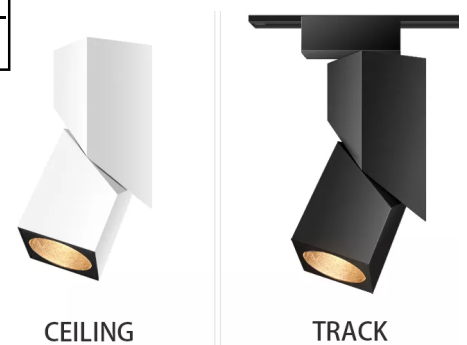

## RECESSED SURFACE APPEARANCE ADJUSTABLE DOWNLIGHT

Lumeplus designs is intended to create a Wow factor with powerful lighting solution. A second look puts everything in perspective design of the combination with various base results in a highly functional luminaire of required heights its possibility to serve both as a straightforward downlight or as an directional spotlight, semi-recessed Clip version or mounted into profiles, all you get to see is its able to rotate through the room up to 350° and tilt up to 90° thanks to the hinge designs , As a surface mounted spotlight.

PRODUCT OPTIONS	
Model	LPDA6681BR
Power :	6W/10W
LED	Bridgelux
CRL	RA90
Color Temp	3000K/4000K/6000K
Finish:	Matt Black, White
Luminous Flux	595/903lm
Beam Angle	15° 24° 34°
IP Rating:	IP20
Material	Aluminum Die Cast
Reflector & LENS	Deep Cone reeded chrome reflector guide for Soft light 3 rings for smooth light effect .
Driver:	Fixed Output, DALI dimmable, Mains dimmable
Optional Extras:	Anti-glare louver

## SQUARE ADJUSTABLE DOWNLIGHT

The Guide light is to display lighting precisely to highlight the object required Peoples attention and attention can be easily attracted by glittering things. Glare can create uncomfortable feelings for human eyes. Severe glare is more likely to cause blindness in a short time, and create a comfortable atmosphere in glare free environment.

CEILING

TRACK

PRODUCT OPTIONS	
Model	LPRS-TD-0101
Power :	12W/15W
LED	CREE1507
CRL	RA90
Color Temp	3000K/4000K/6000K
Finish:	Matt Black, White
Luminous Flux	1100lm/1350lm
Beam Angle	15°/23°/38°/45°/60°)
IP Rating:	IP20
Material	Aluminum Die Cast
Reflector & LENS	Deep Cone reeded chrome reflector guide for Soft light effect .
Driver:	Fixed Output, DALI dimmable, Mains dimmable
Optional Extras:	Anti-glare louver