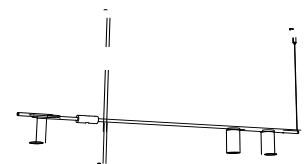

tribes wall up

tribes wall Down

tribes LED H8 - 140cm

tribes GU10 H8 - 140cm DOWN

lamp type	LED Module	lamp type	LED Module	lamp type	LED Module	lamp type	LED Module
fitting	MR16	fitting	MR16	fitting	MR16	fitting	MR16
max. watt	1 X10W	max. watt	1 X10W	max. watt	3 X10W	max. watt	3 X10W
voltage	230V	voltage	230V	voltage	230V	voltage	230V
class	1	class	1	class	1	class	1
Width	400 mm	Width	400 mm	Width	1500 mm	Width	1500 mm
Wall Canopy Dia	100 mm	Wall Canopy Dia	100 mm	Height	1000 mm	Height	1000 mm
LED Light height	150 mm	LED Light height	150 mm	LED Light height	150 mm	LED Light height	150 mm
Pipe Diameter	12mm-20mm	Pipe Diameter	12mm-20mm	Pipe Diameter	12mm-20mm	Pipe Diameter	12mm-20mm
Order Code		Order Code		Order Code		Order Code	
White	LPW8UWL	White	LPW8DWL	White	LP8UWL	White	LP8DWL
Black	LP8WUBL	Black	LP8WDBL	Black	LP8UBL	Black	LP8DBL
White / Glod	LP8WUWGL	White / Glod	LP8WDWGL	White / Glod	LP8UWGL	White / Glod	LP8DWLGL
Black / Glod	LP8WUBLGL	Black / Glod	LP8WDBLGL	Black / Glod	LP8UBLGL	Black / Glod	LP8DBLGL