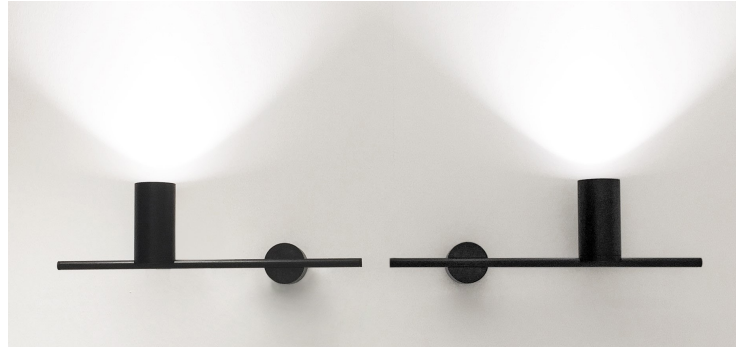

Tubes with cylindrical down-lights

Made by pipes with CNC workmanship Tribes is a family of pendant luminaries with a very graphic and minimalist design and is equipped with two direct and one indirect LED spot modules or with 3 direct spots.

TRIBES can create a unique and dynamic atmosphere. It is manufactured in three versions: individual or double with a clean graphic image and the triple version with a marked personality that creates a chandelier effect, which fits perfectly in the most contemporary spaces as well as classic or vintage interiors.

tribes wall up

tribes wall Down

tribes LED H8 - 140cm

tribes GU10 H8 - 140cm DOWN

lamp type	LED Module	lamp type	LED Module	lamp type	LED Module	lamp type	LED Module
fitting	MR16	fitting	MR16	fitting	MR16	fitting	MR16
max. watt	1 X10W	max. watt	1 X10W	max. watt	3 X10W	max. watt	3 X10W
voltage	230V	voltage	230V	voltage	230V	voltage	230V
class	1	class	1	class	1	class	1
Width	400 mm	Width	400 mm	Width	1500 mm	Width	1500 mm
Wall Canopy Dia	100 mm	Wall Canopy Dia	100 mm	Height	1000 mm	Height	1000 mm
LED Light height	150 mm	LED Light height	150 mm	LED Light height	150 mm	LED Light height	150 mm
Pipe Diameter	12mm-20mm	Pipe Diameter	12mm-20mm	Pipe Diameter	12mm-20mm	Pipe Diameter	12mm-20mm
Order Code		Order Code		Order Code		Order Code	
White	LPW8UWL	White	LPW8DWL	White	LP8UWL	White	LP8DWL
Black	LP8WUBL	Black	LP8WDBL	Black	LP8UBL	Black	LP8DBL
White / Glod	LP8WUWGL	White / Glod	LP8WDWGL	White / Glod	LP8UWGL	White / Glod	LP8DWLGL
Black / Glod	LP8WUBLGL	Black / Glod	LP8WDBLGL	Black / Glod	LP8UBLGL	Black / Glod	LP8DBLGL