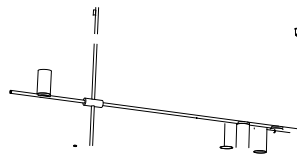

tribes wall up

tribes wall Down

tribes LED H8 - 140cm

tribes GU10 H8 - 140cm DOWN

lamp type	LED Module	lamp type	LED Module	lamp type	LED Module	lamp type	LED Module
fitting	MR16	fitting	MR16	fitting	MR16	fitting	MR16
max. watt	1 X10W	max. watt	1 X10W	max. watt	3 X10W	max. watt	3 X10W
voltage	230V	voltage	230V	voltage	230V	voltage	230V
class	1	class	1	class	1	class	1
Width	400 mm	Width	400 mm	Width	1500 mm	Width	1500 mm
Wall Canopy Dia	100 mm	Wall Canopy Dia	100 mm	Height	1000 mm	Height	1000 mm
LED Light height	150 mm	LED Light height	150 mm	LED Light height	150 mm	LED Light height	150 mm
Pipe Diameter	12mm-20mm	Pipe Diameter	12mm-20mm	Pipe Diameter	12mm-20mm	Pipe Diameter	12mm-20mm
Order Code		Order Code		Order Code		Order Code	
White	LPW8UWL	White	LPW8DWL	White	LP8UWL	White	LP8DWL
Black	LP8WUBL	Black	LP8WDBL	Black	LP8UBL	Black	LP8DBL
White / Glod	LP8WUWGL	White / Glod	LP8WDWGL	White / Glod	LP8UWGL	White / Glod	LP8DWLGL
Black / Glod	LP8WUBLGL	Black / Glod	LP8WDBLGL	Black / Glod	LP8UBLGL	Black / Glod	LP8DBLGL