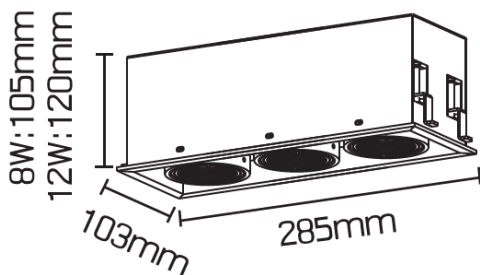

Triple Recessed Black Box
Ø 2 63S-3X10‡

Triple Recessed Black Box

Recessed Directional Triple spot

Axo triple spot Light combines American passion for design with a strong international focus and has become one of the leading specification for indoor lighting sector. This collaboration produces a lighting collection featuring high quality standards, in both production and design. The Axo Light painted aluminum with a black metal surround. The directional twin LED modules is adjustable .

Lighting Area 3-4square meters

Optics 38° beam angle

input voltage AC85-265V

LED power 3x10W

Luminous Flux 2550Lm

LED source Bridgelux COB LED 85lm per watt

Color temperature 3000K.4000K.6000K

Lifespan ≥40000h

Working temperature -30°~50°C

CE, IP20 Protection Class I I

Dimension Square 103x 285 x Height 103mm

Hole Cut Out 92 X 275mm

Driver body made of fire resistance ABS Material composed of Constant current power supply and intelligent integrated circuits PF>0.9