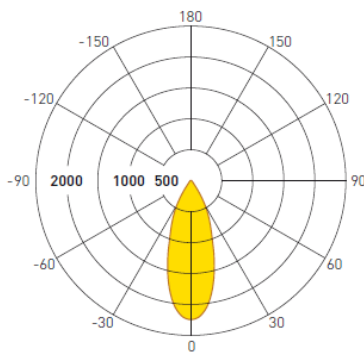

Triple Recessed Black Box
Ø 2 63S-3X10‡

Triple Recessed Black Box

Recessed Directional Triple spot

Axo triple spot Light combines American passion for design with a strong international focus and has become one of the leading specification for indoor lighting sector. This collaboration produces a lighting collection featuring high quality standards, in both production and design. The Axo Light painted aluminum with a black metal surround. The directional twin LED modules is adjustable .

Lighting Area 3-4square meters

Optics 38° beam angle

input voltage AC85-265V

LED power 3x10W

Luminous Flux 2550Lm

LED source Bridgelux COB LED 85lm per watt

Color temperature 3000K.4000K.6000K

Lifespan ≥40000h

Working temperature -30°~50°C

CE, IP20 Protection Class I I

Dimension Square 103x 285 x Height 103mm

Hole Cut Out 92 X 275mm

Driver body made of fire resistance ABS Material composed of Constant current power supply and intelligent integrated circuits PF>0.9