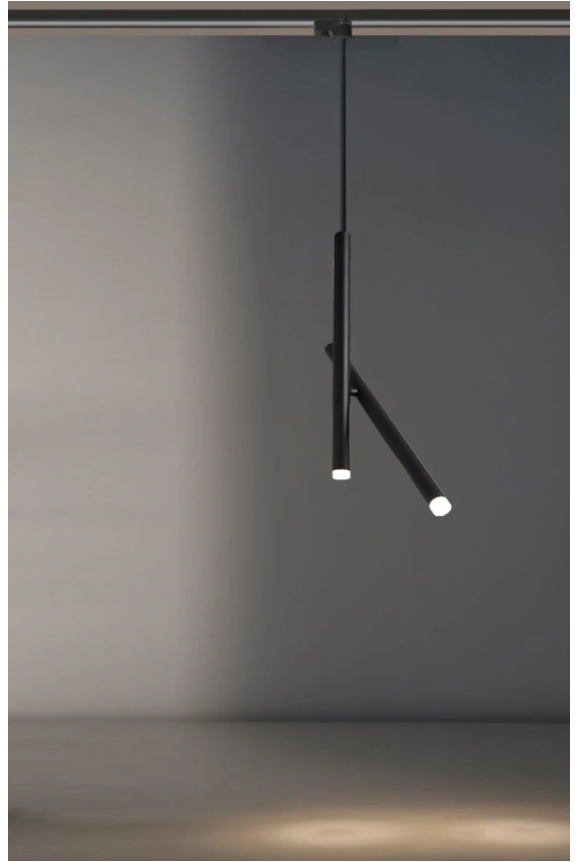

SLIM TUBE ADJUSTABLE PIN LIGHT

Slim Tube Small Ceiling/Track Mounted Light, crafted from high-quality metal and available in white, coppery bronze, or matte black finishes, this modern ceiling light combines functionality with sleek aesthetics. Designed to provide direct illumination, this versatile light fixture is perfect for creating a dual spot light effect focusing downwards or for wall lighting in special applications. Whether you need focused lighting for reading or accent lighting to highlight artwork or architectural feature Lumeplus slim design and compact size make it suitable for both small and large areas. The Lumeplus Slim Tube blends seamlessly with any interior decor style, adding a touch of modern elegance to your space.

PRODUCT OPTIONS

| | |
|--------------------|--------------------------------|
| Model | LPS-LA1020 |
| Power : | 5W/10W |
| LED | CREE1304 |
| CRL | RA85 |
| Color Temp | 3000K/4000K/6000K |
| Finish: | Matt Black, White |
| Lamp Luminous Flux | 650lm/1080lm |
| Beam Angle | 23° |
| IP Rating: | IP20 |
| Material | Aluminum Die Cast |
| Reflector & LENS | PMMA light lens Soft light |
| Driver: | Fixed Output, Triac/0-10V/Dali |
| Optional Extras: | Anti-glare Lens |

SLIM TUBE RECESSED SPOT

Minimalist LED Tube Ceiling Light, a sleek and fully adjustable LED spot that exudes elegance and sophistication. Its minimalist appearance adds a touch of class and modernity to any space. One of the notable features of this ceiling light is its ability to be tilted in any direction, allowing you to achieve your desired lighting angle. Whether you prefer a focused spotlight or a more diffuse glow, the Lumeplus LED Tube Ceiling Light can be effortlessly adjusted to suit your needs.