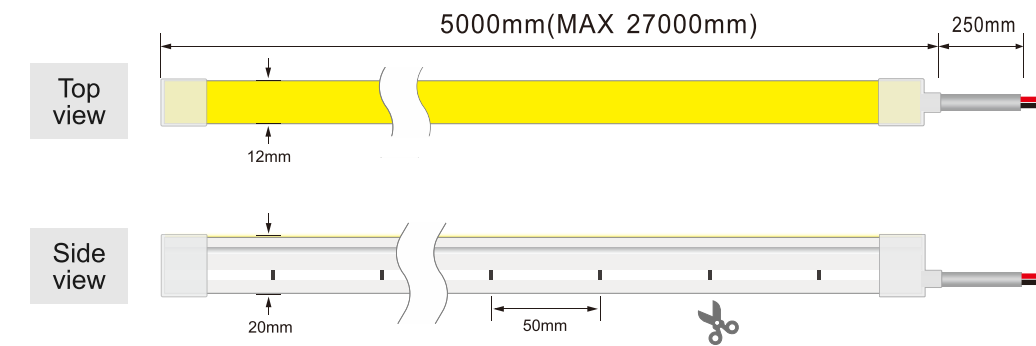

Dimension structure