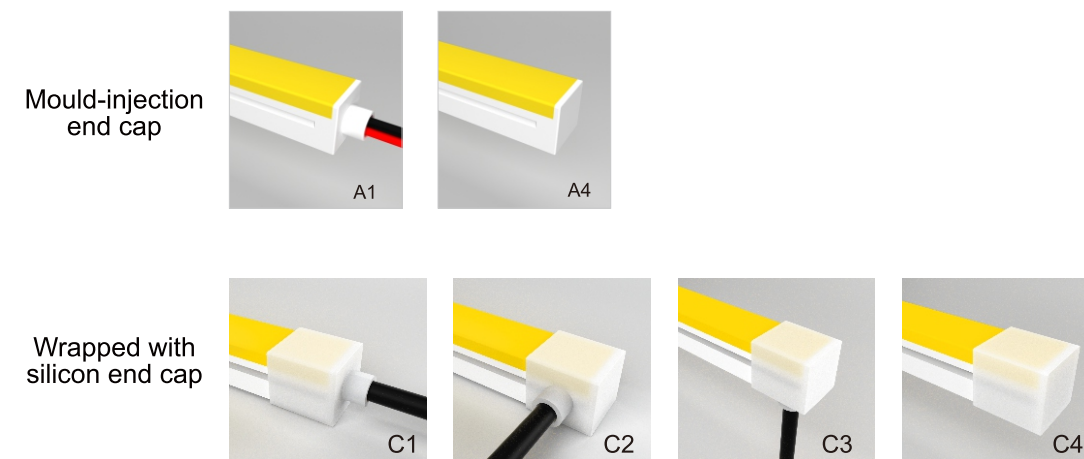

Product:	NE 1010 Silicone neon lights
Material:	100% food-grade silicon
Size:	10*10mm (0.39"*0.39" )
LED QTY/m:	120
Light emission:	180°
IP Rate:	IP67 with appropriately rated accessories
Warranty:	3years
Power Feed:	One/ Two end feed
Cable Out:	Front/ Side/ Bottom
Humidity:	0-95% non condensing

**Cable Entry**

**Accessories**

**TOP VIEW SERIES**

**NE 1212 Silicone neon lights**

NE1212T-CV24-Wxx

Silicon neon flex NE1212T, Vertical bending;  
IP67 Rate, UV resistant, saltwater resistant and high temperature resistant;  
Front/Side/Bottom Cable Entry optional;  
Does not interfere by Video/Audio systems nearby;  
Constant current: max 19meters one end feed, without voltage drop.