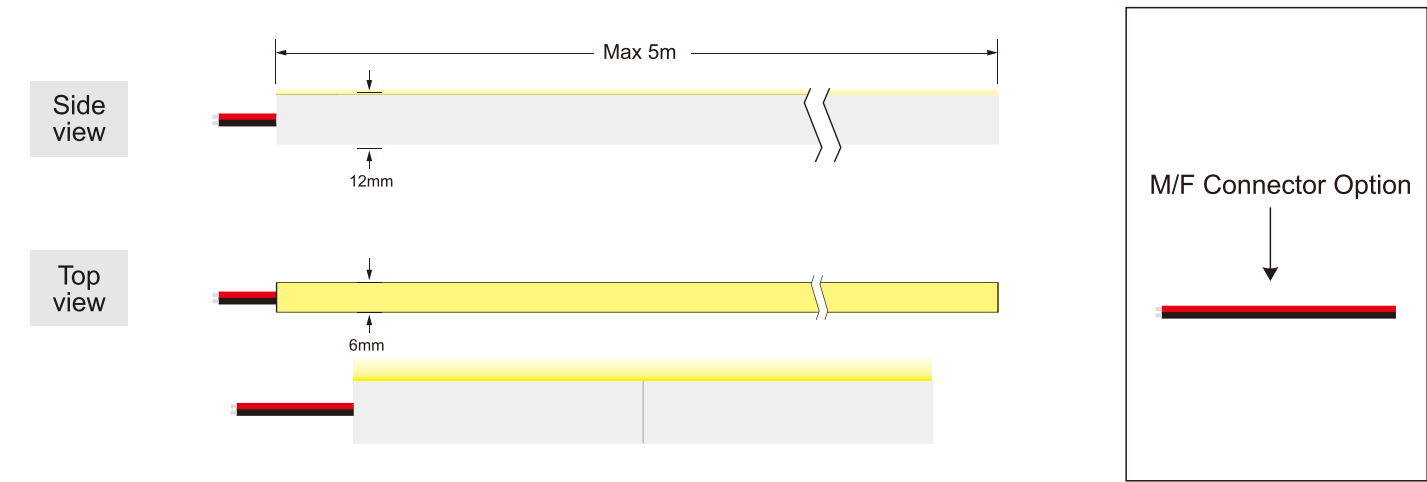

Dimension structure