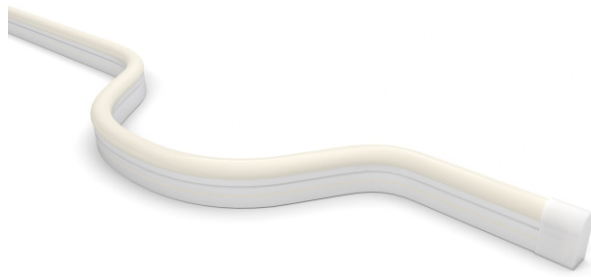

**Cable Entry**

Wrapped with silicon end cap

**Accessories**

**SIDE VIEW SERIES**

**NE 1225 Silicone neon lights**

NE1225S-CV24-Wxx

Silicon neon flex NE1225S, Horizontal bending;

IP67 Rate, UV resistant, saltwater resistant and high temperature resistant;