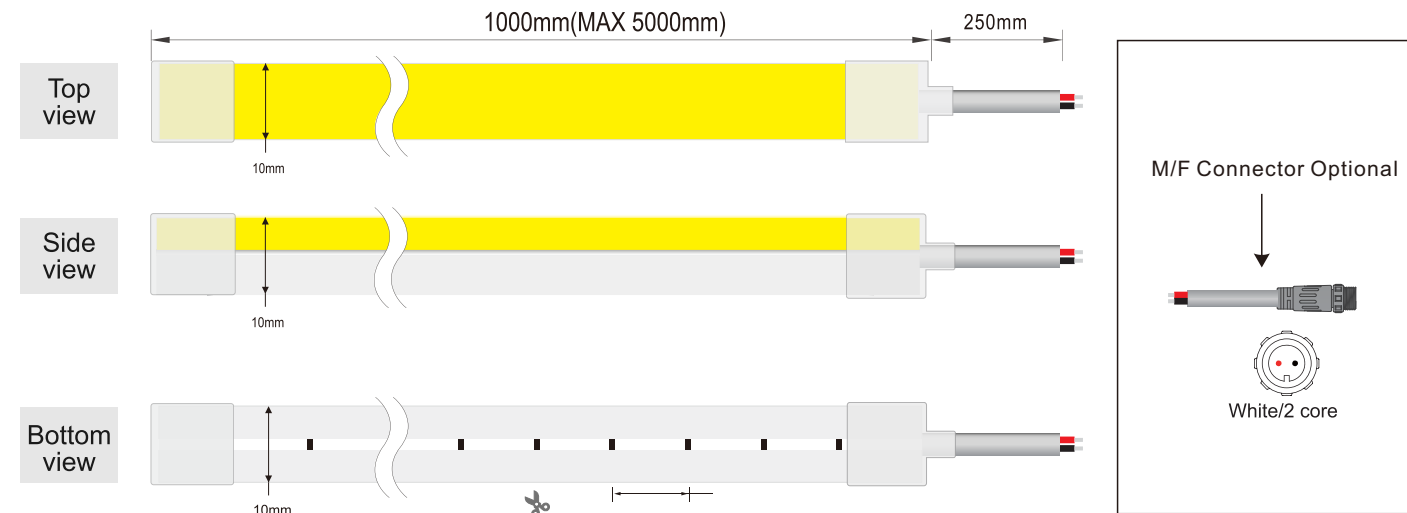

Basic Parameters

Model	Voltage	Power	CRI (Ra)	Max. length with power feed from one end(M)	Color	5W Lumens(lm/M)	10W Lumens(lm/M)	5W Efficacy (LM/w)	10W Efficacy (LM/w)	Unit cut (mm)
NE1010T-CV24-Wxx	CV24V	5/10W	>90	5M	2400K±100	355	685	71	69	35.7
					2700K±100	380	738	76	74	
					3000K±100	402	789	80	79	
					3500K±200	372	719	74	72	
					4000K±300	430	829	86	83	
					5000K±300	428	828	86	83	
					6000K±300	419	811	84	81	
					Red	154	332	31	33	
					Green	513	921	103	92	
					Blue	94	174	19	17	
					Yellow	127	268	26	27	
					Pink	179	348	36	35