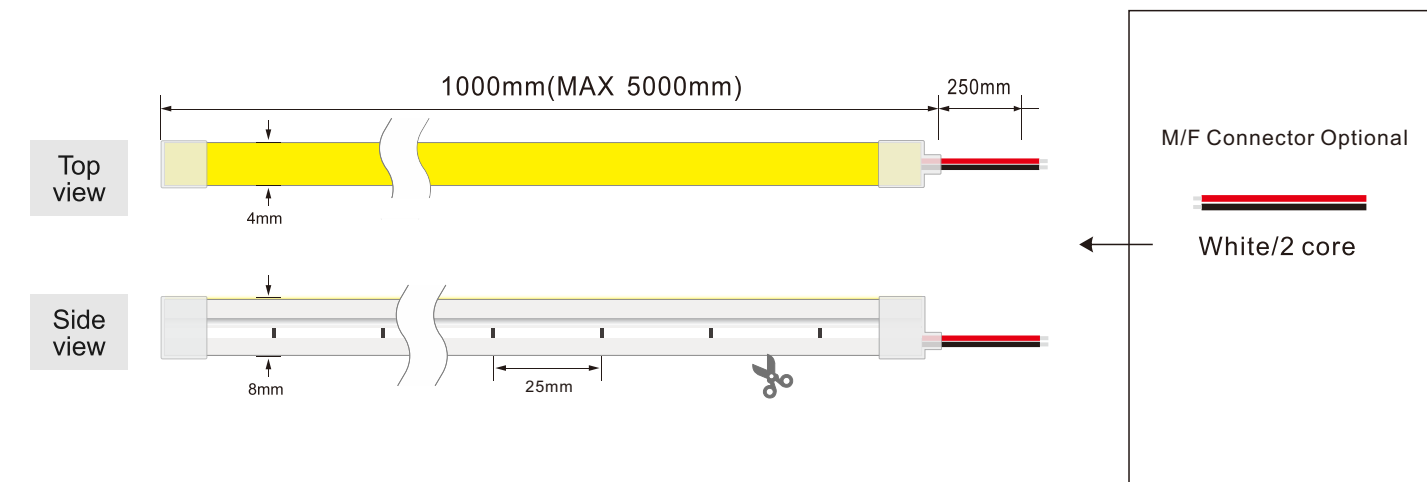

Dimension structure