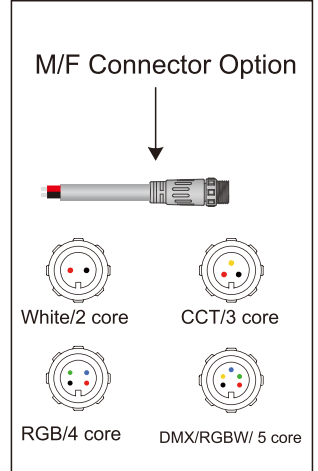

Dimension structure