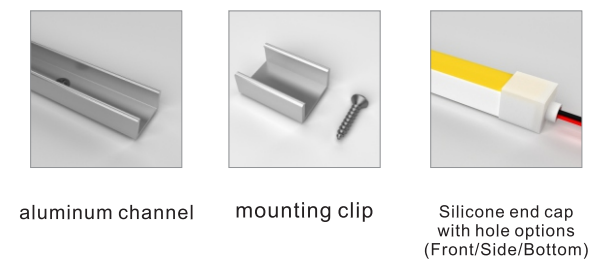

**Accessories**

**TOP VIEW SERIES**

**NE1010 Silicone neon lights**

NE1010R-T-CV24-Wxx

Silicon neon flex NE1010R-T, Vertical bending;  
IP67 Rate, UV resistant, saltwater resistant and high temperature resistant;  
Front/Side/Bottom Cable Entry optional;  
Does not interfere by Video/Audio systems nearby;  
Constant current: max 15meters one end feed, without voltage drop.