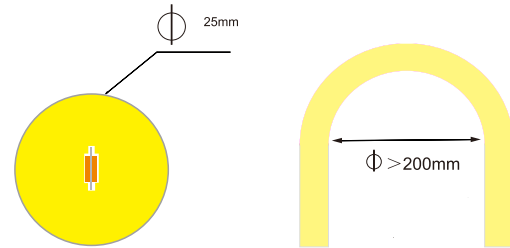

ROUND SHAPE SERIES

NED25 Silicone neon lights

NED25-CV24-Wxx

Silicon neon flex NE D25, Vertical bending;
IP67 Rate, UV resistant, saltwater resistant and high temperature resistant;
Front Cable Entry optional;
Does not interfere by Video/Audio systems nearby;
Consistent brightness without any decay.

- 2700K+6500K   ● RGB
- 1800K   ● 2200K   ● 2400K   ● 2700K   ● 3000K   ● 3500K
- 4000K   ● 4500K   ● 5000K   ● 5700K   ● 6000K   ● 6500K
- Red   ● Orange   ● Yellow   ● Green   ● Cyan   ● Blue
- Purple   ● Pink   ● Tiffany Blue   ● Marrs Green

Basic Parameters

Product:	NE D25 Silicone neon lights
Material:	100% food-grade silicon
Size:	25*25mm (0.98"*0.98")
LED QTY/m:	120
Light emission:	360°
IP Rate:	IP67 with appropriately rated accessories
Warranty:	3years
Power Feed:	One/ Two end feed
Cable Out:	Front/ Side
Humidity:	0-95% non condensing

Dimension