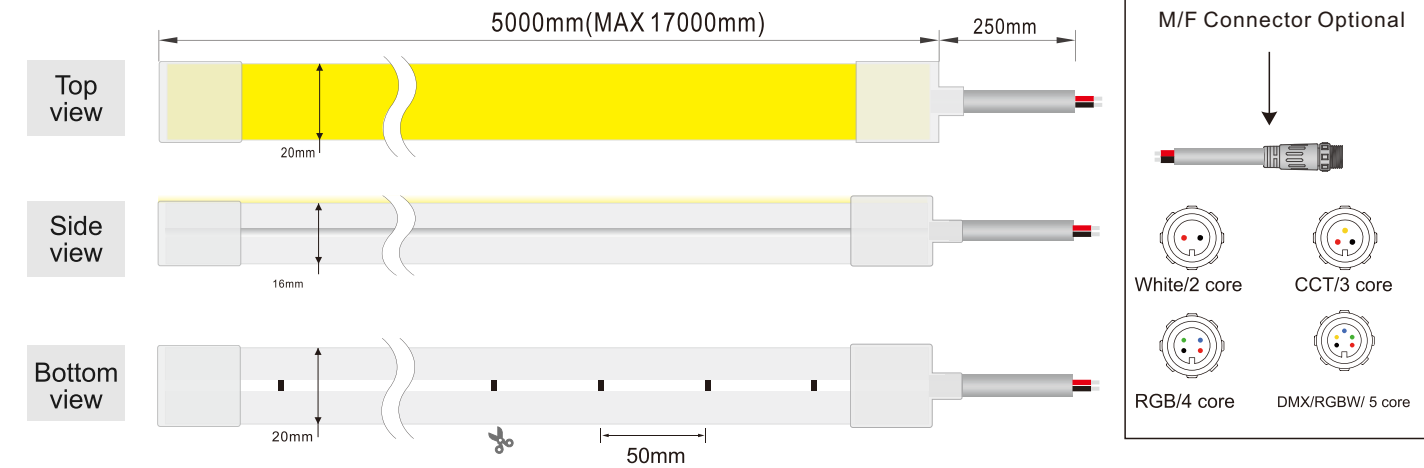

## Basic Parameters

Product:	NE 2016T Silicone neon lights
Material:	100% food-grade silicon
Size:	20*16mm (0.78"*0.63" )
LED QTY/m:	120
Light emission:	120°
IP Rate:	IP67 with appropriately rated accessories
Warranty:	3years
Power Feed:	One/ Two end feed
Cable Out:	Front
Humidity:	0-95% non condensing

## Dimension structure