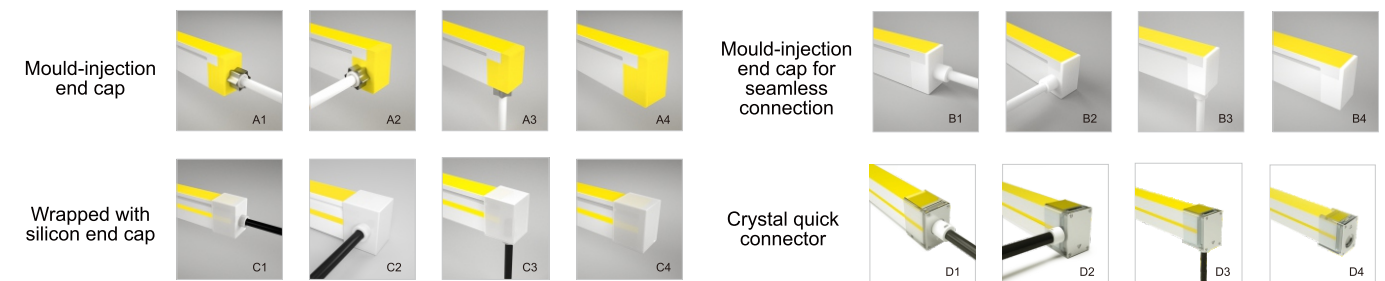

**Cable Entry**

**Accessories**

**SIDE VIEW SERIES**

**NE 1220 Silicone neon lights**

NE1220S-CV24-DMXRGB/RGBW

Silicon neon flex NE1220S, Horizontal bending;  
IP67 Rate, UV resistant, saltwater resistant and high temperature resistant;  
Front/Side/Bottom Cable Entry optional;  
Does not interfere by Video/Audio systems nearby;  
Consistent brightness without any decay.