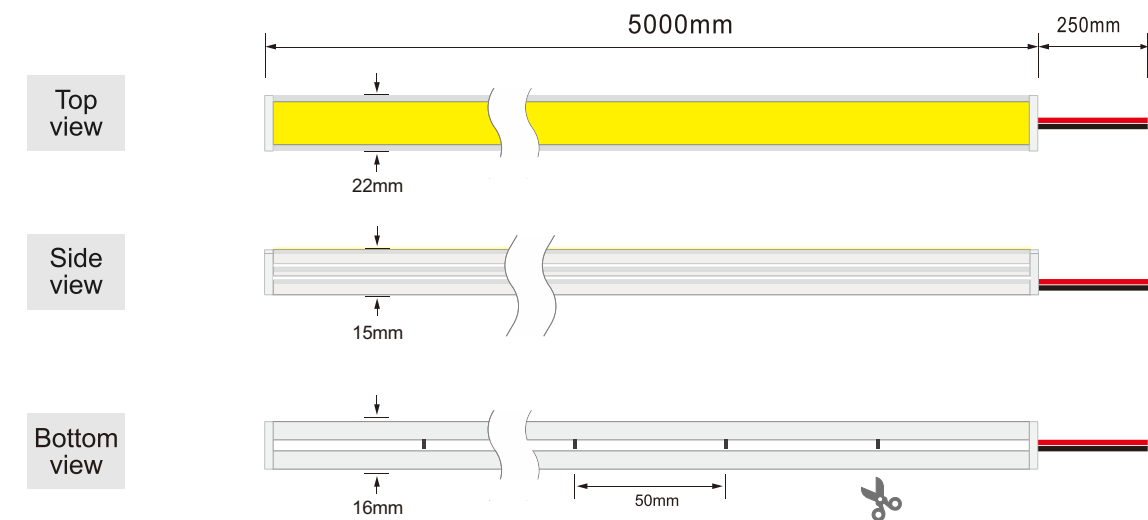

**Dimension structure**

**Cable Entry**

Single colour cable out

CCT cable out

RGB cable out

RGBW cable out

**IP68** Neon flex  
Under **3Meter** Water

**TOP VIEW SERIES**