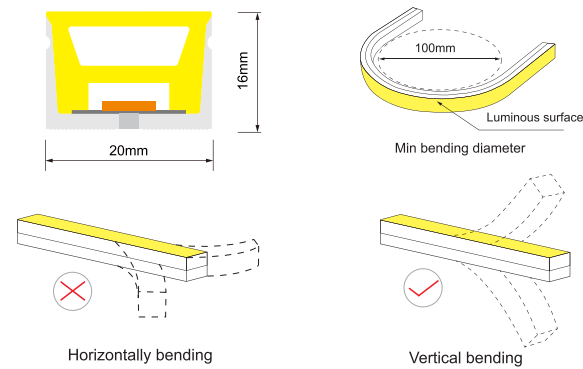

TOP VIEW SERIES

NE 2016 Silicone neon lights

NE2016T-CV24-Wxx

Silicon neon flex NE2016T, Vertical bending;
IP67 Rate, UV resistant, saltwater resistant and high temperature resistant;
Front/Side/Bottom Cable Entry optional;
Does not interfere by Video/Audio systems nearby;
Constant current: max 17meters one end feed, without voltage drop.

- 2700K+6500K   ● RGB   ● RGBW
- 1800K   ● 2200K   ● 2400K   ● 2700K   ● 3000K   ● 3500K
- 4000K   ● 4500K   ● 5000K   ● 5700K   ● 6000K   ● 6500K
- Red   ● Orange   ● Yellow   ● Green   ● Cyan   ● Blue
- Purple   ● Pink   ● Tiffany Blue   ● Marrs Green

Basic Parameters

Product:	NE 2016T Silicone neon lights
Material:	100% food-grade silicon
Size:	20*16mm (0.78"*0.63")
LED QTY/m:	120
Light emission:	120°
IP Rate:	IP67 with appropriately rated accessories
Warranty:	3years
Power Feed:	One/ Two end feed
Cable Out:	Front
Humidity:	0-95% non condensing

Dimension