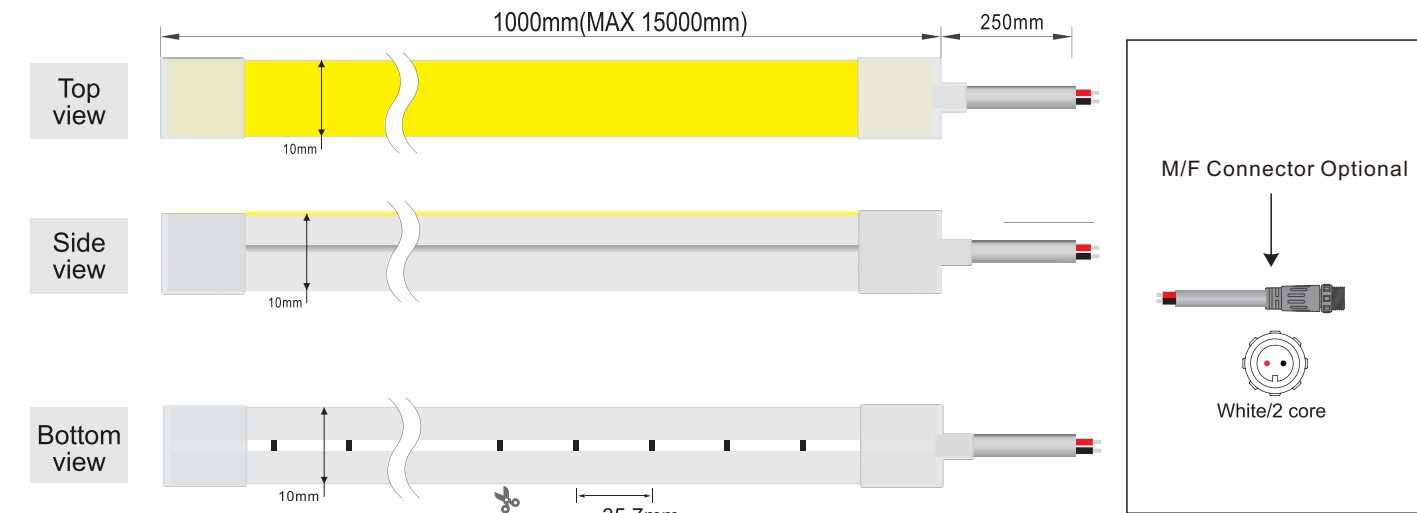

Dimension structure