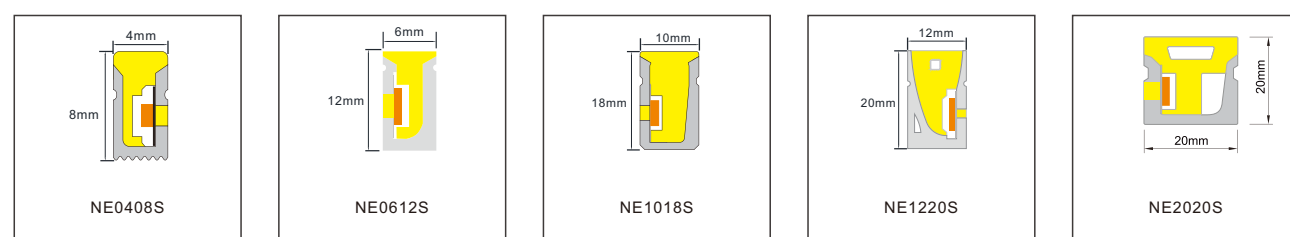

3D NEON

270° NEON

360° NEON

TOPVIEW

PU NEON

SIDEVIEW

RECESSED NEON

IP68 NEON

DOME HEAD

FOXTAIL LIGHT