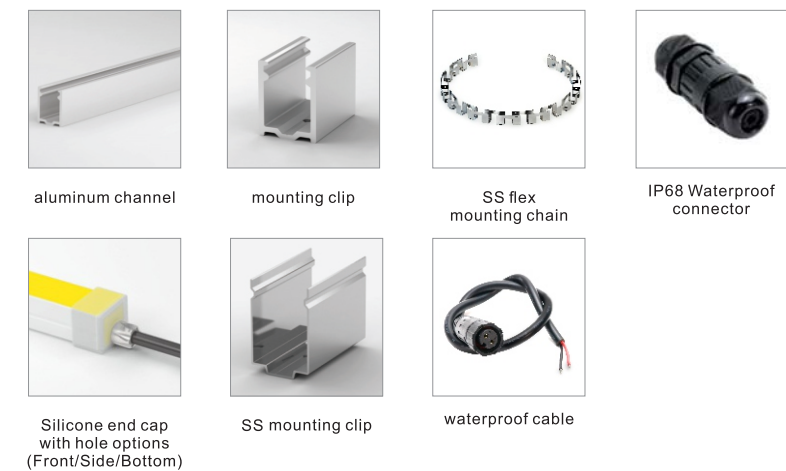

Product:	3D NE1615 Silicone neon lights
Material:	100% food-grade silicon
Size:	16*15mm (0.63"*0.59" )
LED QTY/m:	120
Light emission:	120°
IP Rate:	IP67 with appropriately rated accessories
Warranty:	3years
Power Feed:	One/ Two end feed
Cable Out:	Front/ Side/ Bottom
Humidity:	0-95% non condensing

**Accessories**

**TOP VIEW**  
**NEON LIGHT**

**TOP VIEW SERIES**

**NE0606 Silicone neon lights**

NE0606T-CV24-Wxx

Silicon neon flex NE0606T, Vertical bending;  
IP67 Rate, UV resistant, saltwater resistant and high temperature resistant;  
Front Cable Entry optional;  
Does not interfere by Video/Audio systems nearby;  
Consistent brightness without any decay.