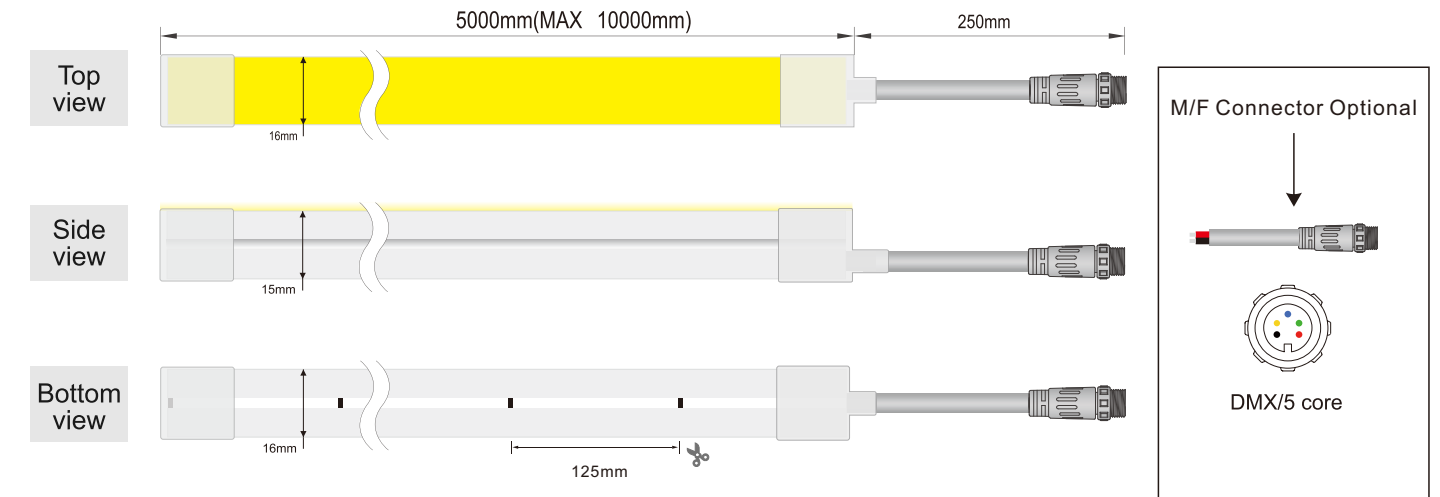

Dimension structure