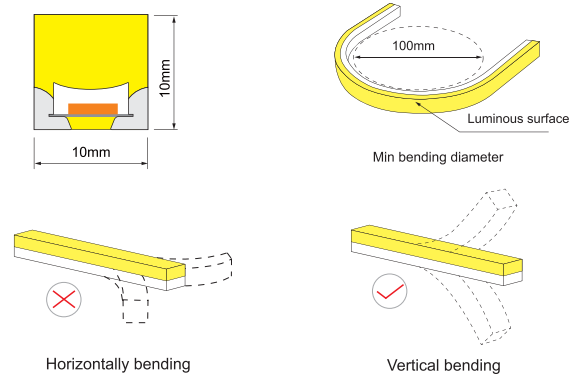

TOP VIEW SERIES

NE1010 Silicone neon lights

NE1010T-CV24-Wxx

Silicon neon flex NE1010T, Vertical bending;
IP67 Rate, UV resistant, saltwater resistant and high temperature resistant;
Front/Side/Bottom Cable Entry optional;
Does not interfere by Video/Audio systems nearby;
Consistent brightness without any decay.

- 1800K
- 2200K
- 2400K
- 2700K
- 3000K
- 3500K
- 4000K
- 4500K
- 5000K
- 5700K
- 6000K
- 6500K
- Red
- Orange
- Yellow
- Green
- Cyan
- Blue
- Purple
- Pink
- Tiffany Blue
- Marrs Green

Basic Parameters

Product:	NE 1010 Silicone neon lights
Material:	100% food-grade silicon
Size:	10*10mm (0.39"*0.39")
LED QTY/m:	120
Light emission:	180°
IP Rate:	IP67 with appropriately rated accessories
Warranty:	3years
Power Feed:	One/ Two end feed
Cable Out:	Front/ Side/ Bottom
Humidity:	0-95% non condensing

Dimension