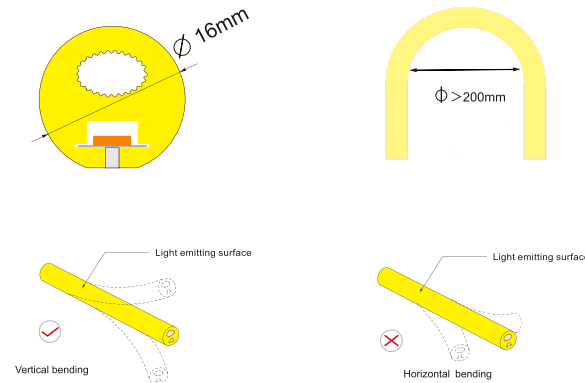

ROUND SHAPE SERIES

NED16 Silicone neon lights

NED16-CV24-Wxx

Silicon neon flex NE D16, Vertical bending;
IP67 Rate, UV resistant, saltwater resistant and high temperature resistant;
Front Cable Entry optional;
Does not interfere by Video/Audio systems nearby;
Constant current: max 19meters one end feed, without voltage drop.

- 2700K+6500K   ● RGB
- 1800K   ● 2200K   ● 2400K   ● 2700K   ● 3000K   ● 3500K
- 4000K   ● 4500K   ● 5000K   ● 5700K   ● 6000K   ● 6500K
- Red   ● Orange   ● Yellow   ● Green   ● Cyan   ● Blue
- Purple   ● Pink   ● Tiffany Blue   ● Marrs Green

Basic Parameters

Product:	NED16 Silicone neon lights
Material:	100% food-grade silicon
Size:	16*16mm (0.63"*0.63")
LED QTY/m:	120
Light emission:	270°
IP Rate:	IP67 with appropriately rated accessories
Warranty:	3years
Power Feed:	One/ Two end feed
Cable Out:	Front
Humidity:	0-95% non condensing

Dimension