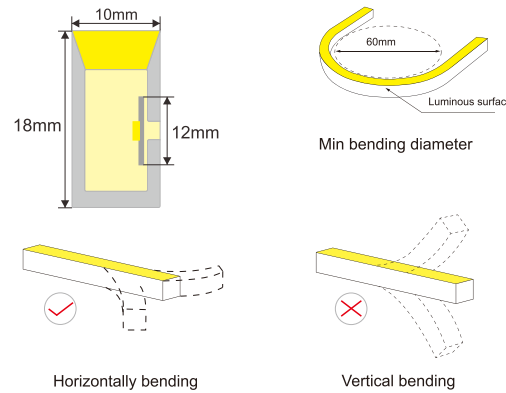

SIDE VIEW SERIES

PU 1018 Polyurethane neon lights

NE1018S-PU-CV24-Wxx-IP68

Polyurethane neon flex PU1018, Horizontal bending;
IP68 Rate, UV resistant, saltwater resistant and high temperature resistant;
Side Cable Entry optional;
Does not interfere by Video/Audio systems nearby;
Seamless connection, critical weather resistant.

- 2700K+6500K   ● RGB
- 1800K   ● 2200K   ● 2400K   ● 2700K   ● 3000K   ● 3500K
- 4000K   ● 4500K   ● 5000K   ● 5700K   ● 6000K   ● 6500K
- Red   ● Orange   ● Yellow   ● Green   ● Cyan   ● Blue
- Purple   ● Pink   ● Tiffany Blue   ● Marrs Green

Basic Parameters

Product:	PU1018 PU neon lights
Material:	High light transmittance polyurethane
Size:	10*18mm (0.39"*0.71")
LED QTY/m:	144
Light emission:	120°
IP Rate:	IP68 with appropriately rated accessories
Warranty:	3years
Power Feed:	One/ Two end feed
Cable Out:	Side
Humidity:	0-95% non condensing

Dimension

Basic Parameters

Model	Voltage	Power	CRI (Ra)	Color	5W			10W			Unit cut (mm)
					Lumens(LM/M)	Efficacy (LM/W)	Max length(M)	Lumens(LM/M)	Efficacy (LM/W)	Max length(M)	
NE1018S-PU-CV24-Wxx-IP68	CV24V	5/10W	>90	2700K±100	314	63	21	610	61	13	41.7
				3000K±100	324	65	21	630	63	13	
				3500K±200	324	65	21	630	63	13	
				4000K±300	330	66	21	640	64	13	
				5000K±300	330	66	21	640	64	13	
				6000K±300	330	66	21	640	64	13	
				Red	94	19	21	182	18	13	
				Green	181	36	21	352	35	13	
				Blue	43	9	21	84	8	13	
				Yellow	94	19	21	183	18	13	
NE1018S-PU-CV24-CCT-IP68	CV24V	5/10W	>90	Pink	131	26	21	254	25	13	50
				WW(2700K)	173	69.2	8	334	66.8	5	
				CW(6000K)	169	67.6	8	338	67.6	5	
				CCT(WW+CW)	342	68.4	8	672	67.2	5	

Model	Voltage	Power	Color	5W Lumens(lm/M)	5W Efficacy (LM/w)	Max length(M)	10W Lumens(lm/M)	10W Efficacy (LM/w)	Max length(M)	Unit cut (mm)
NE1018S-PU-CV24-RGB-IP68	CV24V	5/10W	RGB	121	24.2	8	235	23.5	5	71.4

Dimension structure

Cable Entry

Accessories