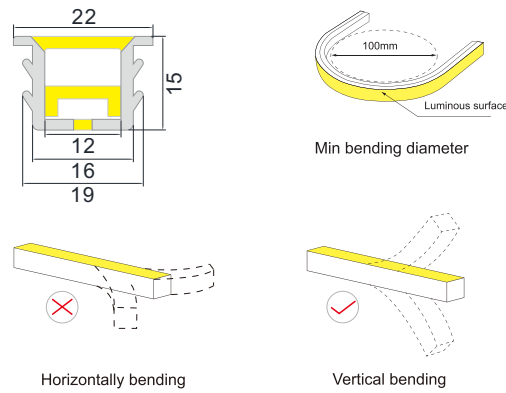

TOP VIEW SERIES

NE 1615TR Silicone neon lights

NE1615TR-CV24-Wxx

Silicon neon flex NE1615TR, Vertical bending ;
IP65 Rate, UV resistant, saltwater resistant and high temperature resistant;
Front Cable Entry optional;
Does not interfere by Video/Audio systems nearby;
Consistent brightness without any decay.

- 2700K+6500K   ● RGB   ● RGBW   ● RGB Pixel
- 1800K   ● 2200K   ● 2400K   ● 2700K   ● 3000K   ● 3500K
- 4000K   ● 4500K   ● 5000K   ● 5700K   ● 6000K   ● 6500K
- Red   ● Orange   ● Yellow   ● Green   ● Cyan   ● Blue
- Purple   ● Pink   ● Tiffany Blue   ● Marrs Green

Basic Parameters

Product:	NE 1615TR Silicone neon lights
Material:	100% food-grade silicon
Size:	22*15mm (0.87**0.59")
LED QTY/m:	120
Light emission:	120°
IP Rate:	IP65 with appropriately rated accessories
Warranty:	3years
Power Feed:	One/ Two end feed
Cable Out:	Front
Humidity:	0-95% non condensing

Dimension

Basic Parameters

Model	Voltage	Power	CRI (Ra)	Color	Lumens(LM/M)	Efficacy (LM/W)	Max. length (M)	Unit cut (mm)
NE1615TR-CV24-Wxx	CV/CC24V	10W	>90	2400K±100	488	48.8	5M	50
				2700K±100	560	56	5M	
				3000K±150	607	60.7	5M	
				4000K±300	660	66	5M	
				5800K±300	630	63	5M	
				Red	256	25.6	5M	50
				Green	666	66.6	5M	
				Blue	157	15.7	5M	
				Yellow	198	19.8	5M	
				Orange	258	25.8	5M	
				Pink	576	57.6	5M	
NE1615TR-CV24-CCT	CV/CC24V	10W	>90	WW(2700K)	348	69.6	5M	71.4
				CW(6000K)	366	73.2	5M	
				CCT(WW+CW)	674	67.4	5M	

Model	Voltage	Power	Max. length with power feed from one end (M)	Color	10W Lumens(lm/M)	10W Efficacy (LM/w)	Unit cut (mm)	
NE1615TR-CV24- -RGB/RGBW	CV24V	10W	5M	RGB	Red	215	21.5	83.33
					Green	860	86	
					Blue	170	17	
					RGB	420	42	
				RGBW	Red	228	22.8	
					Green	904	90.4	
					Blue	192	19.2	
					White(3000K)	708	70.8	
RGBW	505	50.5						

Model	Voltage	Max. length with power feed from one end(M)	Pixel(PCS/m)	IC Type	Power	Color	Lumens(lm/M)	Efficacy (LM/w)	Unit cut (mm)
NE1615TR-Pixel RGB	CV24V	5M	8	SM17512	4W	Red	54	13.5	125
					4W	Green	200	50	
					4W	Blue	36	9	
					12W	RGB	277	23