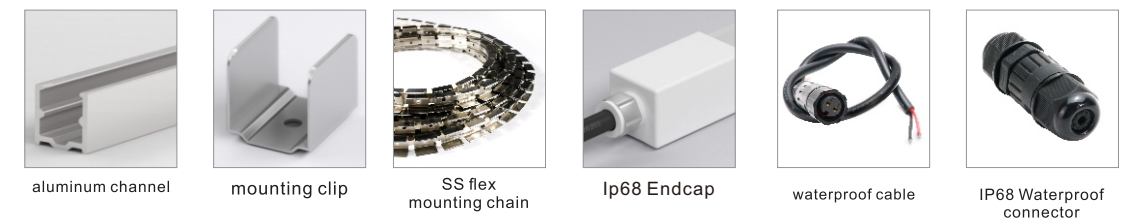

**Cable Entry**

**Accessories**

**TOP VIEW SERIES**

**NE 1220S Silicone neon lights**

NE1220S-CV24-Wxx

Silicon neon flex NE1220, Horizontal bending;  
IP68 Rate, UV resistant, saltwater resistant and high temperature resistant;  
Front Cable Entry optional;  
Does not interfere by Video/Audio systems nearby;  
Consistent brightness without any decay.