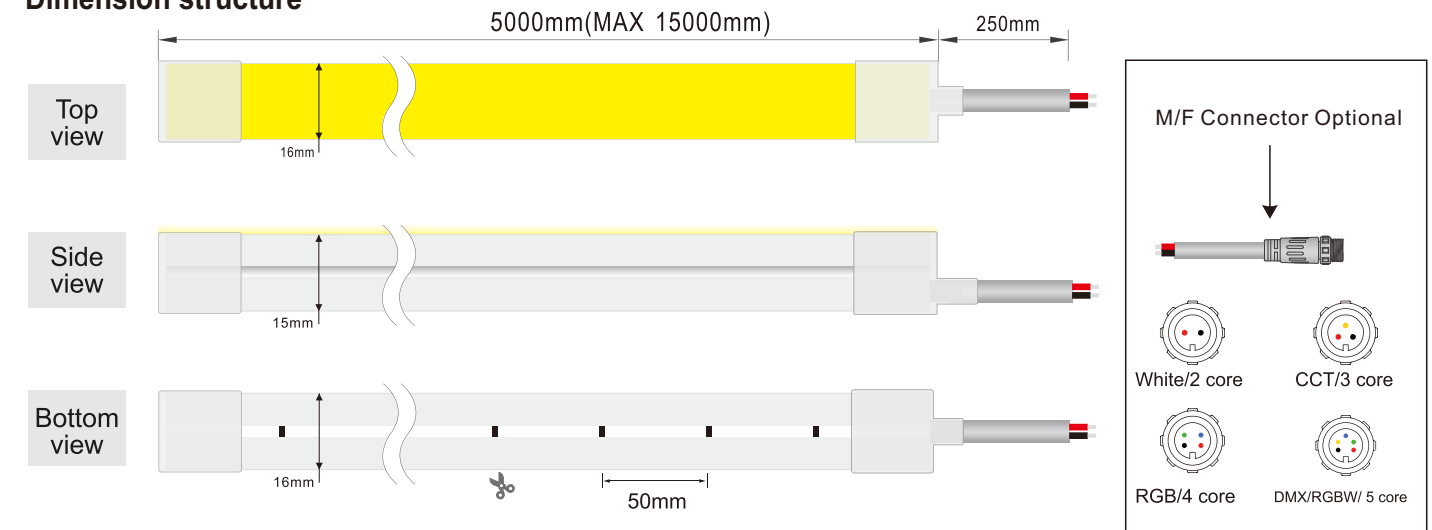

Dimension structure