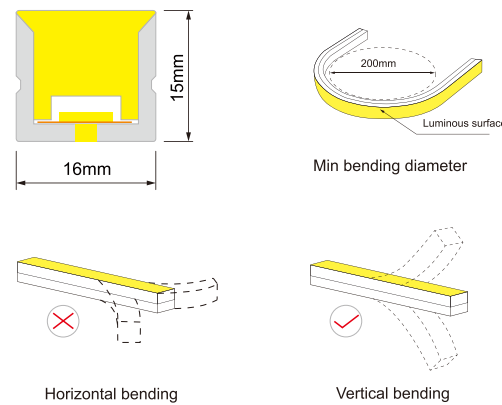

TOP VIEW SERIES

NE 1615T Silicone neon lights

NE1615T-CV24-Wxx

Silicon neon flex NE1615, Vertical bending;
IP68 Rate, UV resistant, saltwater resistant and high temperature resistant;
Front Cable Entry optional;
Does not interfere by Video/Audio systems nearby;
Consistent brightness without any decay.

- 2700K+6500K   ● RGB   ● RGB Pixel
- 1800K   ● 2200K   ● 2400K   ● 2700K   ● 3000K   ● 3500K
- 4000K   ● 4500K   ● 5000K   ● 5700K   ● 6000K   ● 6500K
- Red   ● Orange   ● Yellow   ● Green   ● Cyan   ● Blue
- Purple   ● Pink   ● Tiffany Blue   ● Marrs Green

Model	Voltage	Power	Max. length with power feed from one end(M)	Color	Lumens(lm/M)	Efficacy (LM/w)	Unit cut (mm)
NE1615T-CV24- -RGB	CV24V	3.3W	5M	RGB	Red	170	71.4
		3.3W			Green	610	
		3.3W			Blue	120	
		10W			RGB	300	

Model	Voltage	Max. length with power feed from one end(M)	Pixel(PCS/m)	IC Type	Power	Color	Lumens(lm/M)	Efficacy (LM/w)	Unit cut (mm)
NE1615-Pixel RGB	CV24V	5M	8	UCS1903	4.8W	Red	172.5	15	125
					4.8W	Green	437	38	
					4.8W	Blue	78.2	6.8	
					11.5W	RGB	287.5	25	

Basic Parameters

Product:	NE1615 Silicone neon lights
Material:	100% food-grade silicon
Size:	16*15mm (0.63**0.59")
LED QTY/m:	120
Light emission:	120°
IP Rate:	IP68 with appropriately rated accessories
Warranty:	3years
Power Feed:	One/ Two end feed
Cable Out:	Front
Humidity:	0-95% non condensing

Dimension

Dimension structure

Basic Parameters

Model	Voltage	Power	CRI (Ra)	Color	Lumens(LM/M)	Efficacy (LM/W)	Max. length (M)	Unit cut (mm)
NE1615T-CV24 -Wxx	CV/CC24V	10W	>90	2400K±100	370	37	15M	50
				2700K±100	380	38	15M	
				3000K±100	380	38	15M	
				4000K±300	410	41	15M	
				6000K±300	390	39	15M	
			Red	170	17	15M		
			Green	490	49	15M		
			Blue	100	10	15M		
			Yellow	180	18	15M		
			Pink	440	44	15M		
NE1615T-CV24 -CCT	CV/CC24V	5W	>90	WW(2700K)	240	48	5M	71.4
		5W		CW(6000K)	250	50	5M	
		10W		CCT(WW+CW)	490	49	5M	

Cable Entry

Accessories