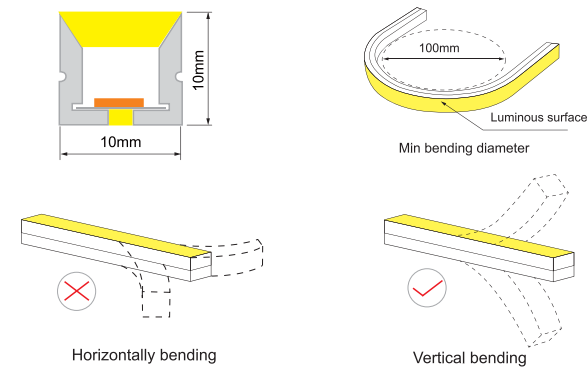

TOP VIEW SERIES

NE1010 Silicone neon lights

NE1010R-T-CV24-Wxx

Silicon neon flex NE1010R-T, Vertical bending;
IP67 Rate, UV resistant, saltwater resistant and high temperature resistant;
Front/Side/Bottom Cable Entry optional;
Does not interfere by Video/Audio systems nearby;
Constant current: max 15meters one end feed, without voltage drop.

- 1800K
- 2200K
- 2400K
- 2700K
- 3000K
- 3500K
- 4000K
- 4500K
- 5000K
- 5700K
- 6000K
- 6500K
- Red
- Orange
- Yellow
- Green
- Cyan
- Blue
- Purple
- Pink
- Tiffany Blue
- Marrs Green

Basic Parameters

Product:	NE 1010 Silicone neon lights
Material:	100% food-grade silicon
Size:	10*10mm (0.39"*0.39")
LED QTY/m:	120
Light emission:	120°
IP Rate:	IP67 with appropriately rated accessories
Warranty:	3years
Power Feed:	One/ Two end feed
Cable Out:	Front/ Side/ Bottom
Humidity:	0-95% non condensing

Dimension