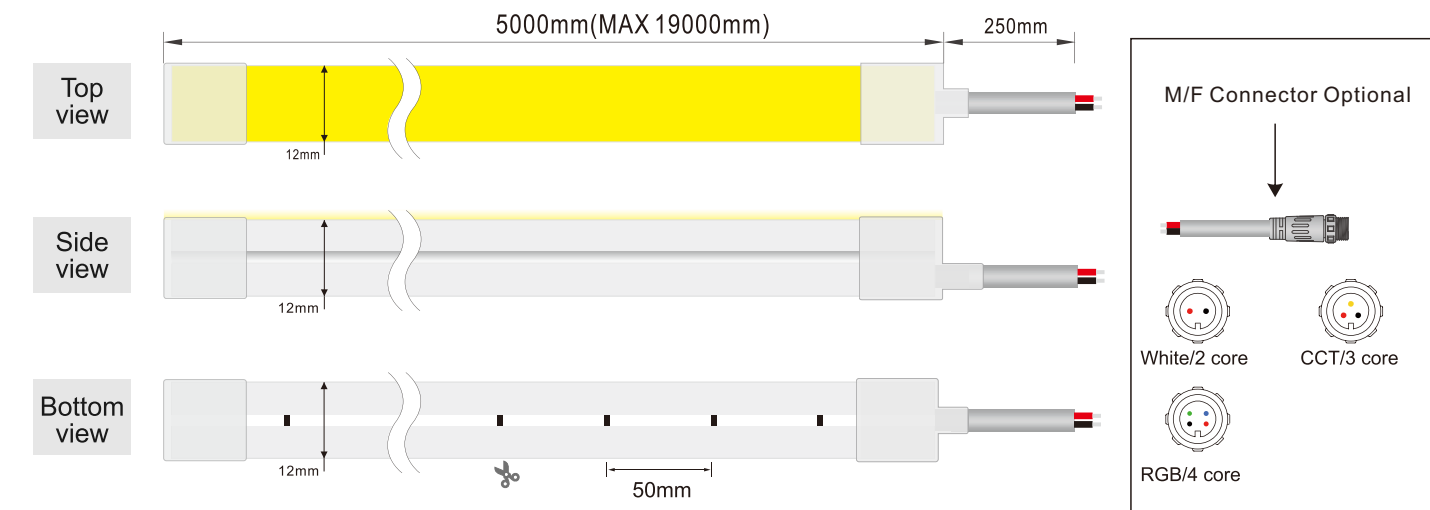

Dimension structure