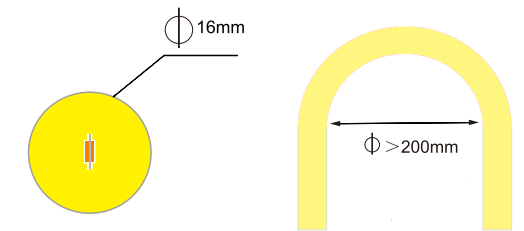

Dimension

Basic Parameters

Model	Voltage	Power	CRI (Ra)	Max. length with power feed from one end(M)	CCT	Lumens(LM/M)	Efficacy (LM/W)	Unit cut (mm)
NED16FX-CV24-CCT	AC100-240V	13.5W	>90	3M	WW(2200K)	581	43	/
		13.5W			CW(5200K)	716	53	
		27W			CCT(WW+CW)	1290	48	

Basic Parameters

Model	Voltage	Power	CRI (Ra)	Max. length with power feed from one end(M)	CCT	Lumens(LM/M)	Efficacy (LM/W)	Unit cut (mm)
NED16RP-CV24-CCT	AC100-240V	13.5W	>90	3M	WW(2200K)	800	59	/
		13.5W			CW(5200K)	980	72.6	
		27W			CCT(WW+CW)	1780	66