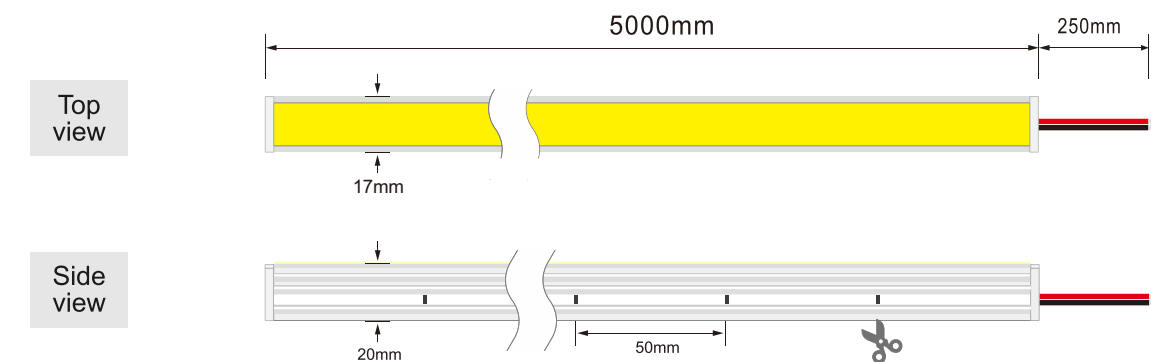

Dimension structure