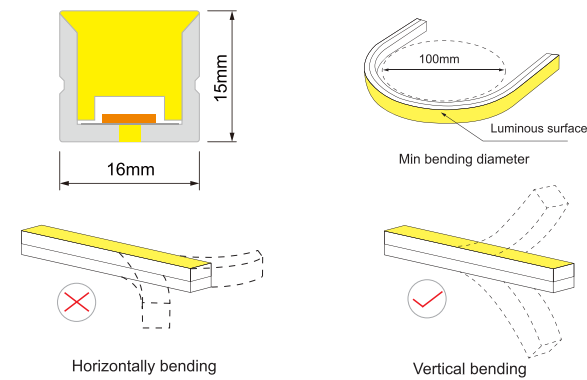

TOP VIEW SERIES

NE 1615 Silicone neon lights

NE1615T-CV24-Wxx

Silicon neon flex NE1615T, Vertical bending;
IP67 Rate, UV resistant, saltwater resistant and high temperature resistant;
Front/Side/Bottom Cable Entry optional;
Does not interfere by Video/Audio systems nearby;
Constant current: max 27meters one end feed, without voltage drop.

- 2700K+6500K   ● RGB   ● RGBW
- 1800K   ● 2200K   ● 2400K   ● 2700K   ● 3000K   ● 3500K
- 4000K   ● 4500K   ● 5000K   ● 5700K   ● 6000K   ● 6500K
- Red   ● Orange   ● Yellow   ● Green   ● Cyan   ● Blue
- Purple   ● Pink   ● Tiffany Blue   ● Marrs Green

Basic Parameters

Product:	NE 1615T Silicone neon lights
Material:	100% food-grade silicon
Size:	16*15mm (0.63"*0.59")
LED QTY/m:	120
Light emission:	120°
IP Rate:	IP67 with appropriately rated accessories
Warranty:	3years
Power Feed:	One/ Two end feed
Cable Out:	Front/ Side/ Bottom
Humidity:	0-95% non condensing

Dimension