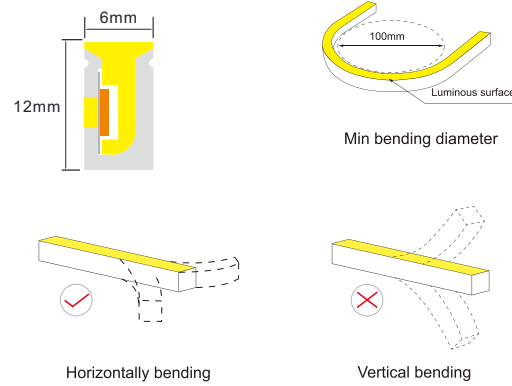

SIDE VIEW SERIES

NE 0612 Silicone neon lights

NE0612S-CV24-Wxx

Silicon neon flex NE0612S, Horizontal bending;

IP67 Rate, UV resistant, saltwater resistant and high temperature resistant;

Front Cable Entry optional;

Does not interfere by Video/Audio systems nearby;

Constant current: max 19meters one end feed, without voltage drop.

- 2700K+6500K   ● RGB
- 1800K   ● 2200K   ● 2400K   ● 2700K   ● 3000K   ● 3500K
- 4000K   ● 4500K   ● 5000K   ● 5700K   ● 6000K   ● 6500K
- Red   ● Orange   ● Yellow   ● Green   ● Cyan   ● Blue
- Purple   ● Pink   ● Tiffany Blue   ● Marrs Green

Basic Parameters

Product:	NE0612 Silicone neon lights
Material:	100% food-grade silicon
Size:	06*12mm (0.24"*0.47")
LED QTY/m:	120
Light emission:	120°
IP Rate:	IP67 with appropriately rated accessories
Warranty:	3years
Power Feed:	One/ Two end feed
Cable Out:	Front
Humidity:	0-95% non condensing

Dimension

Model	Voltage	Power	Max. productive length(M)	Color	5W Lumens(lm/M)	10W Lumens(lm/M)	5W Efficacy (LM/w)	10W Efficacy (LM/w)	Unit cut (mm)	
NE0612S-CV24-RGB	CV24V	5/10W	5M	RGB	Red	17(1.7W)	35(5W)	10	7	50
				Green	46(1.7W)	80(5W)	27	16		
				Blue	6.8(1.7W)	15(5W)	4	3		
				RGB	120	130	15	13		

Dimension structure

M/F Connector Option

Basic Parameters