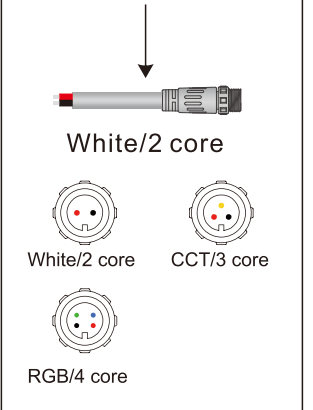

M/F Connector Option