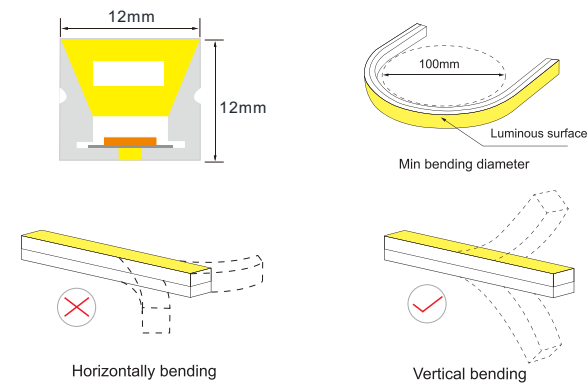

TOP VIEW SERIES

NE 1212 Silicone neon lights

NE1212T-CV24-Wxx

Silicon neon flex NE1212T, Vertical bending;
IP67 Rate, UV resistant, saltwater resistant and high temperature resistant;
Front/Side/Bottom Cable Entry optional;
Does not interfere by Video/Audio systems nearby;
Constant current: max 19meters one end feed, without voltage drop.

- 2700K+6500K   ● RGB
- 1800K   ● 2200K   ● 2400K   ● 2700K   ● 3000K   ● 3500K
- 4000K   ● 4500K   ● 5000K   ● 5700K   ● 6000K   ● 6500K
- Red   ● Orange   ● Yellow   ● Green   ● Cyan   ● Blue
- Purple   ● Pink   ● Tiffany Blue   ● Marrs Green

Basic Parameters

Product:	NE 1212T Silicone neon lights
Material:	100% food-grade silicon
Size:	12*12mm (0.47"*0.47")
LED QTY/m:	120
Light emission:	120°
IP Rate:	IP67 with appropriately rated accessories
Warranty:	3years
Power Feed:	One/ Two end feed
Cable Out:	Front/ Side/ Bottom
Humidity:	0-95% non condensing

Dimension