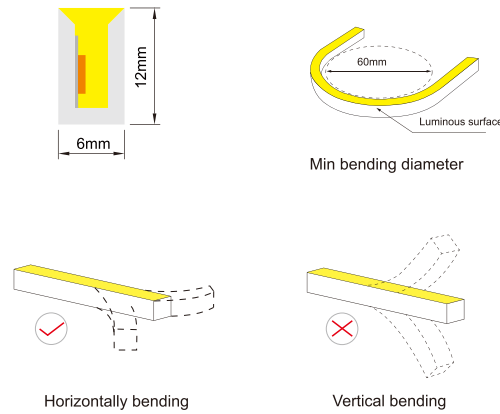

SIDE VIEW SERIES

PU 0612 Polyurethane neon lights

NE0612S-PU-CV24-Wxx-IP68

Polyurethane neon flex PU0612, Horizontal bending;
IP68 Rate, UV resistant, saltwater resistant and high temperature resistant;
Front Cable Entry optional;
Does not interfere by Video/Audio systems nearby;
Seamless connection, critical weather resistant.

- 2700K+6500K   ● RGB
- 1800K   ● 2200K   ● 2400K   ● 2700K   ● 3000K   ● 3500K
- 4000K   ● 4500K   ● 5000K   ● 5700K   ● 6000K   ● 6500K
- Red   ● Orange   ● Yellow   ● Green   ● Cyan   ● Blue
- Purple   ● Pink   ● Tiffany Blue   ● Marrs Green

Basic Parameters

Product:	PU0612 neon lights
Material:	High light transmittance polyurethane
Size:	06*12mm (0.24"*0.47")
LED QTY/m:	120
Light emission:	120°
IP Rate:	IP68 with appropriately rated accessories
Warranty:	3years
Power Feed:	One/ Two end feed
Cable Out:	Front
Humidity:	0-95% non condensing

Dimension

Model	Voltage	Power	CRI (Ra)	Color	5W			8W			Unit cut (mm)
					Lumens(lm/M)	Efficacy (LM/w)	Max. length (M)	Lumens(lm/M)	Efficacy (LM/w)	Max. length (M)	
NE0612S-PU-CV24-RGB-IP68	CV24V	5/8W	/	RGB	90	18	8M	135	17	5M	50

Dimension structure

Basic Parameters

Model	Voltage	Power	CRI (Ra)	Color	5W			8W			Unit cut (mm)
					Lumens(LM/M)	Efficacy (LM/W)	Max. length (M)	Lumens(LM/M)	Efficacy (LM/W)	Max. length (M)	
NE0612S-PU-CV24-Wxx-IP68	CV24V	5/8W	>90	2700K±100	234	47	15M	356	45	10M	50
				3000K±100	240	48	15M	365	46	10M	
				3200K±100	285	57	15M	430	54	10M	
				3500K±100	285	57	15M	432	54	10M	
				4000K±100	275	55	15M	420	53	10M	
				5000K±100	261	52	15M	400	50	10M	
			6500K±100	262	52	15M	400	50	10M		
			/	Red	82	16	15M	142	18	10M	
				Green	168	34	15M	256	32	10M	
				Blue	40	8	15M	59	7	10M	
Yellow	85	17		15M	128	16	10M				
>90	Pink	130	26	15M	209	26	10M				
	WW(2700K)	125	50	8M	183	45.8	5M				
	CW(6000K)	130	52	8M	195	48.8	5M				
CCT(WW+CW)	254	51	8M	373	47	5M					

Cable Entry

Accessories