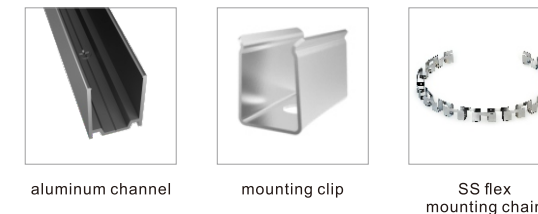

Accessories