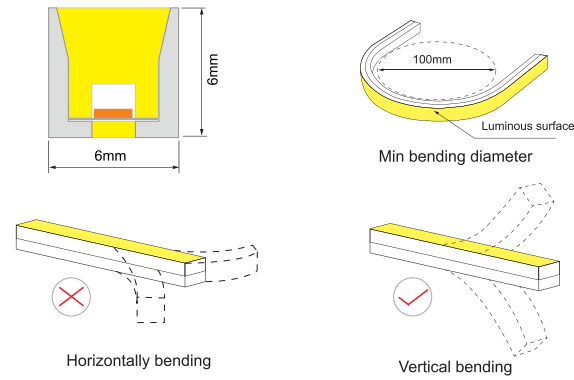

TOP VIEW SERIES

NE0606 Silicone neon lights

NE0606T-CV24-Wxx

Silicon neon flex NE0606T, Vertical bending;
IP67 Rate, UV resistant, saltwater resistant and high temperature resistant;
Front Cable Entry optional;
Does not interfere by Video/Audio systems nearby;
Consistent brightness without any decay.

- 1800K
- 2200K
- 2400K
- 2700K
- 3000K
- 3500K
- 4000K
- 4500K
- 5000K
- 5700K
- 6000K
- 6500K

Basic Parameters

Product:	NE 0606 Silicone neon lights
Material:	100% food-grade silicon
Size:	6*6mm (0.24**0.24")
LED QTY/m:	120
Light emission:	120°
IP Rate:	IP67 with appropriately rated accessories
Warranty:	3years
Power Feed:	One/ Two end feed
Cable Out:	Front
Humidity:	0-95% non condensing

Dimension