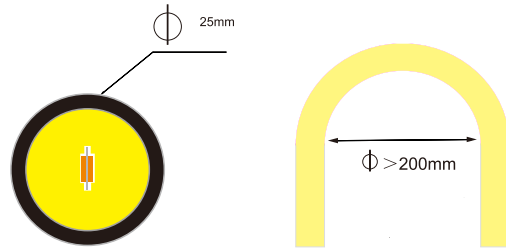

ROUND SHAPE SERIES

NED25 Silicone neon lights

NED25BK-CV24-Wxx

Silicon neon flex NE D25, Vertical bending;
IP67 Rate, UV resistant, saltwater resistant and high temperature resistant;
Front Cable Entry optional;
Does not interfere by Video/Audio systems nearby;
Consistent brightness without any decay.

- 2700K+6500K   ● RGBW
- 1800K   ● 2200K   ● 2400K   ● 2700K   ● 3000K   ● 3500K
- 4000K   ● 4500K   ● 5000K   ● 5700K   ● 6000K   ● 6500K
- Red   ● Orange   ● Yellow   ● Green   ● Cyan   ● Blue
- Purple   ● Pink   ● Tiffany Blue   ● Marrs Green

Basic Parameters

Product:	NE D25 Black tube Silicone neon lights
Material:	100% food-grade silicon
Size:	25*25mm (0.98"*0.98")
LED QTY/m:	120
Light emission:	360°
IP Rate:	IP67 with appropriately rated accessories
Warranty:	3years
Power Feed:	One/ Two end feed
Cable Out:	Front/ Side
Humidity:	0-95% non condensing

Dimension