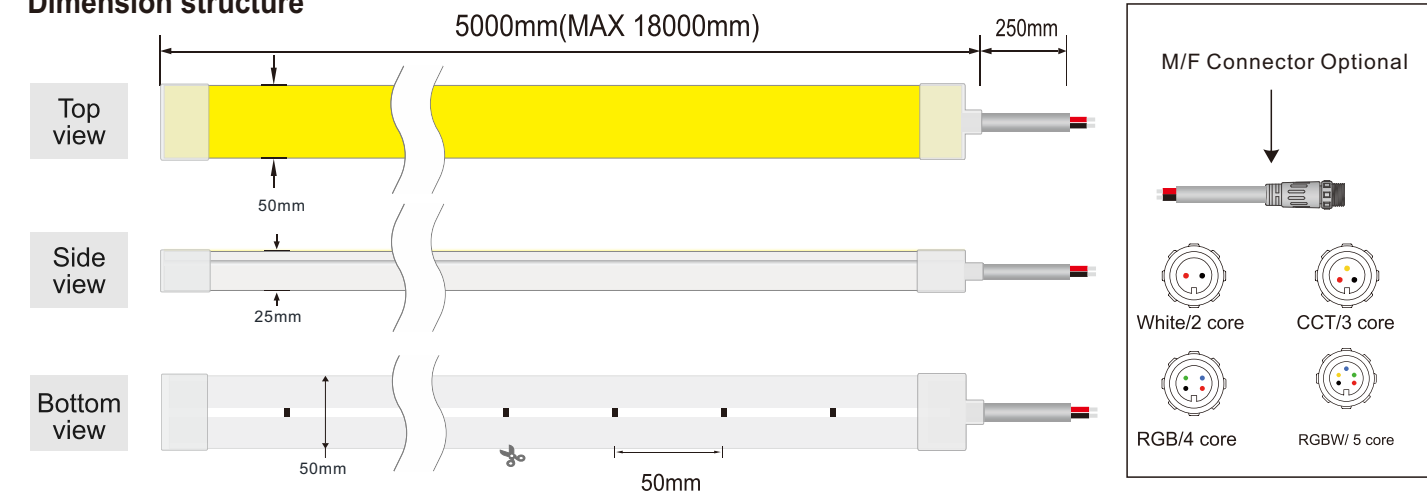

Dimension structure