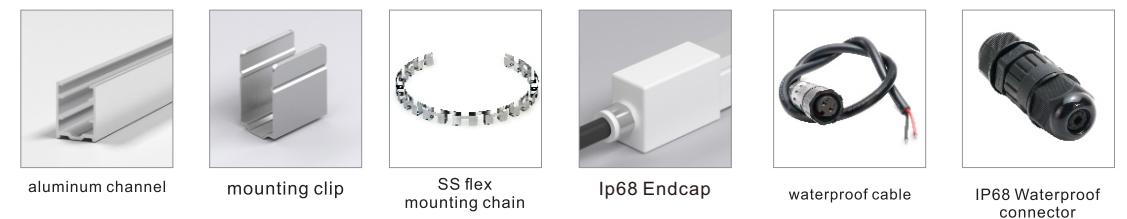

Accessories