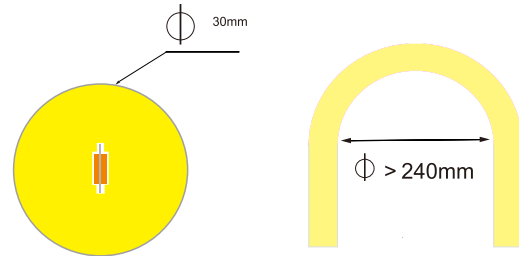

ROUND SHAPE SERIES

NED30 Silicone neon lights

NED30-CV24-Wxx

Silicon neon flex NE D30, Vertical bending;
IP67 Rate, UV resistant, saltwater resistant and high temperature resistant;
Front Cable Entry optional;
Does not interfere by Video/Audio systems nearby;
Consistent brightness without any decay.

- 2700K+6500K   ● RGB
- 1800K   ● 2200K   ● 2400K   ● 2700K   ● 3000K   ● 3500K
- 4000K   ● 4500K   ● 5000K   ● 5700K   ● 6000K   ● 6500K
- Red   ● Orange   ● Yellow   ● Green   ● Cyan   ● Blue
- Purple   ● Pink   ● Tiffany Blue   ● Marrs Green

Basic Parameters

Product:	NED30 Silicone neon lights
Material:	100% food-grade silicon
Size:	30*30mm (1.18"*1.18")
LED QTY/m:	120
Light emission:	360°
IP Rate:	IP67 with appropriately rated accessories
Warranty:	3years
Power Feed:	One/ Two end feed
Cable Out:	Front/ Side
Humidity:	0-95% non condensing

Dimension