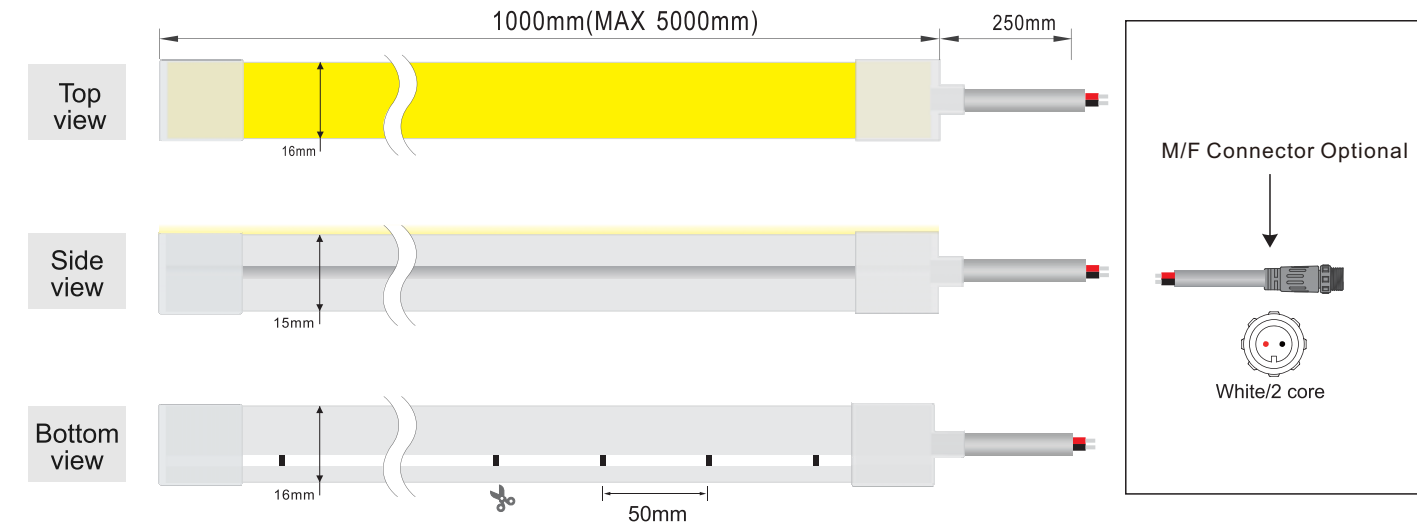

Product:	3D NE1615 Silicone neon lights
Material:	100% food-grade silicon
Size:	16*15mm (0.63"*0.59" )
LED QTY/m:	120
Light emission:	120°
IP Rate:	IP67 with appropriately rated accessories
Warranty:	3years
Power Feed:	One/ Two end feed
Cable Out:	Front/ Side/ Bottom
Humidity:	0-95% non condensing

**Dimension**

**Dimension structure**

**Cable Entry**

**Basic Parameters**

Model	Voltage	Power	CRI (Ra)	Max. length with power feed from one end (M)	Color	5W Lumens(lm/M)	10W Lumens(lm/M)	5W Efficacy (LM/w)	10W Efficacy (LM/w)	Unit cut (mm)
NE1615-3D-CV24-Wxx	CV24V	5/10W	>90	5M	2400K±100	330	630	66	63	50
					2700K±100	355	670	71	67	
					3000K±100	375	700	74	70	
					3500K±200	385	730	77	73	
					4000K±300	385	730	77	73	
					5000K±300	390	750	78	75	
					6000K±300	385	730	77	73	
					Red	15	310	30	31	
					Green	320	530	64	53	
					Blue	75	140	15	14	
					Yellow	130	260	26	26	
Pink	255	480	51	48						