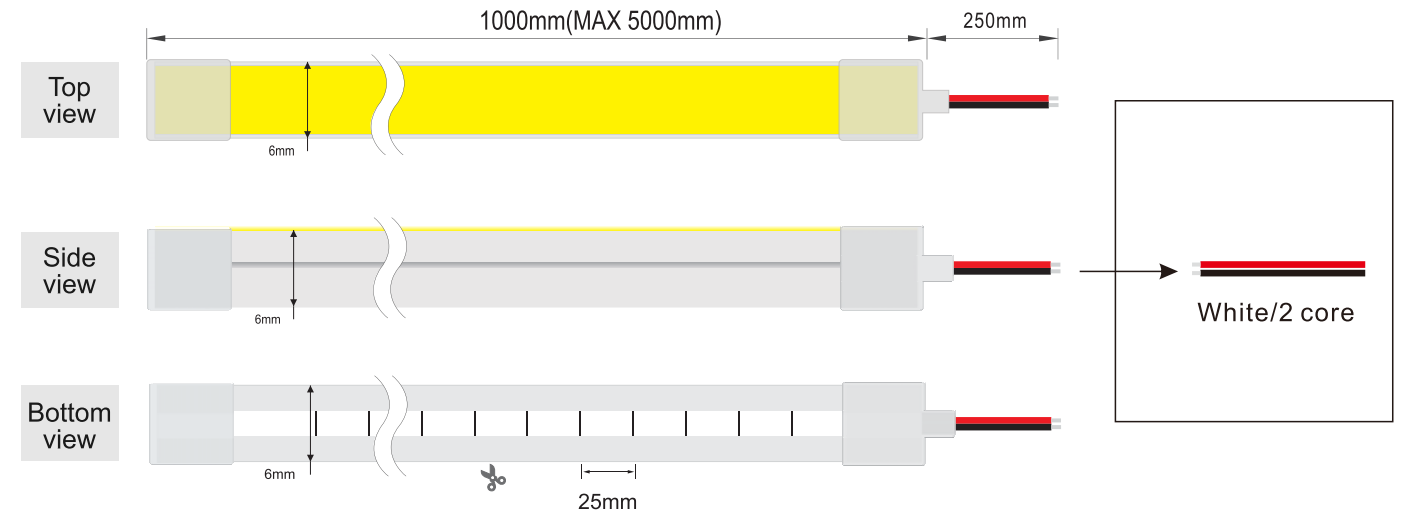

Dimension structure