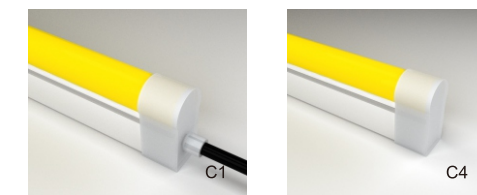

Cable Entry

Wrapped with silicon end cap