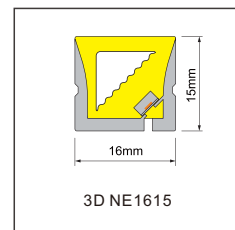

3D NEON

270° NEON

360° NEON

TOPVIEW

PU NEON

SIDEVIEW

RECESSED NEON

IP68 NEON

DOME HEAD

FOXTAIL LIGHT