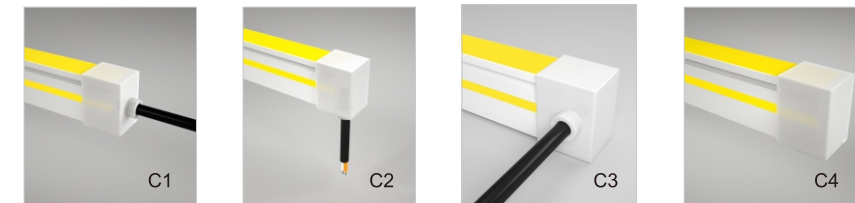

Cable Entry

Wrapped with silicon end cap