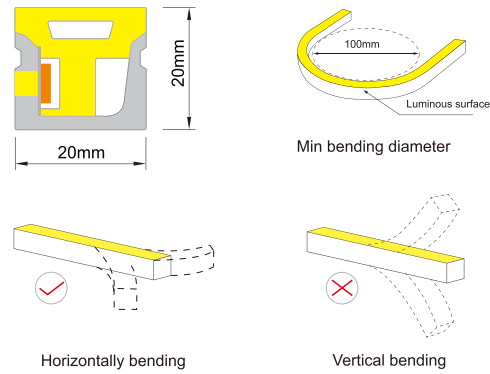

SIDE VIEW SERIES

NE 2020 Silicone neon lights

NE2020S-CV24-Wxx

Silicon neon flex NE2020S, Horizontal bending;
IP67 Rate, UV resistant, saltwater resistant and high temperature resistant;
Front/Side/Bottom Cable Entry optional;
Does not interfere by Video/Audio systems nearby;
Constant current: max 27meters one end feed, without voltage drop.

- 2700K+6500K   ● RGB   ● RGBW
- 1800K   ● 2200K   ● 2400K   ● 2700K   ● 3000K   ● 3500K
- 4000K   ● 4500K   ● 5000K   ● 5700K   ● 6000K   ● 6500K
- Red   ● Orange   ● Yellow   ● Green   ● Cyan   ● Blue
- Purple   ● Pink   ● Tiffany Blue   ● Marrs Green

Model	Voltage	Max. productive length(M)	Power		Color	5W Lumens(lm/M)	15W Lumens(lm/M)	5W Efficacy (LM/w)	15W Efficacy (LM/w)	Unit cut (mm)
NE2020S-CV24-RGB/RGBW	CV24V	5M	5/15W	RGB	Red	31	80	18	16	62.5
					Green	68	188	40	38	
					Blue	14	33	8	7	
					RGB	112	284	22	19	
				RGBW	Red	18	47	14	13	
					Green	50	136	40	36	
					Blue	16	39	13	11	
					White	63	176	50	47	
					RGBW	153	396	30.6	26.4	

Basic Parameters

Product:	NE2020 Silicone neon lights
Material:	100% food-grade silicon
Size:	20*20mm (0.79**0.79")
LED QTY/m:	120
Light emission:	180°
IP Rate:	IP67 with appropriately rated accessories
Warranty:	3years
Power Feed:	One/ Two end feed
Cable Out:	Front/ Side/ Bottom
Humidity:	0-95% non condensing

Dimension

Dimension structure

Basic Parameters