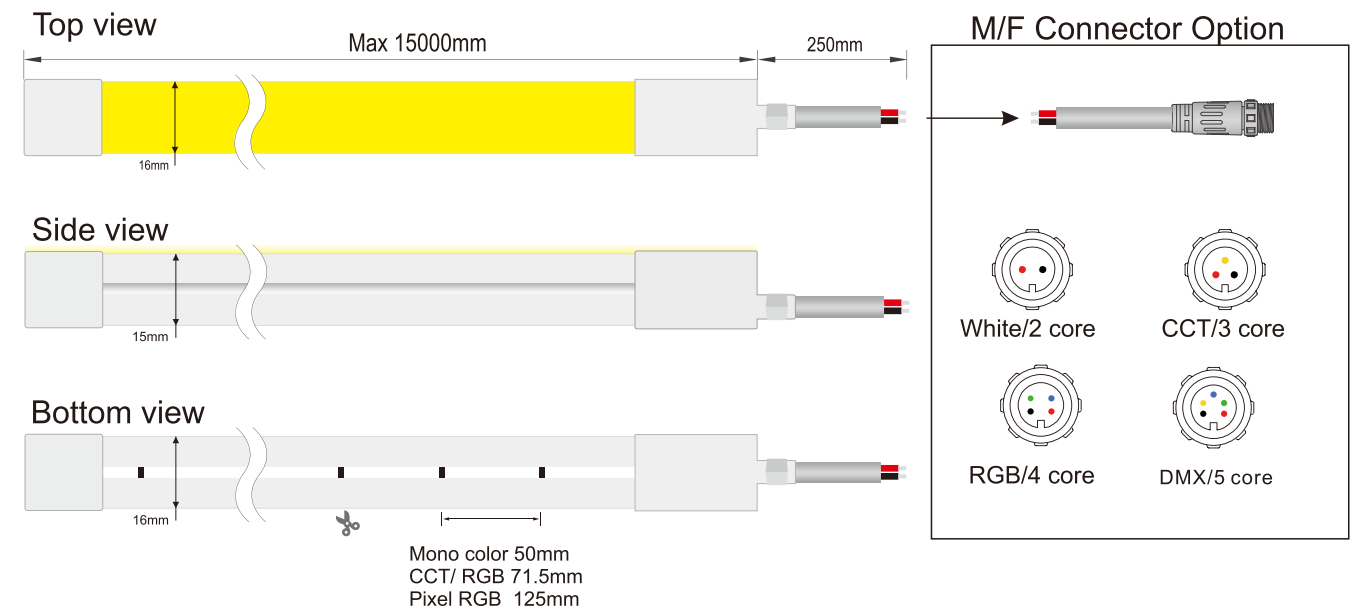

Dimension structure