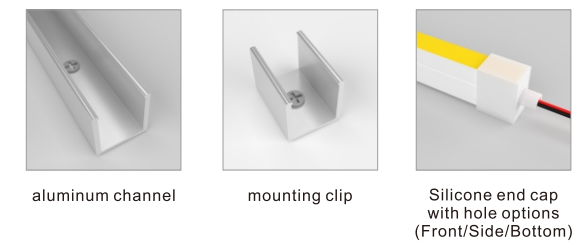

Accessories