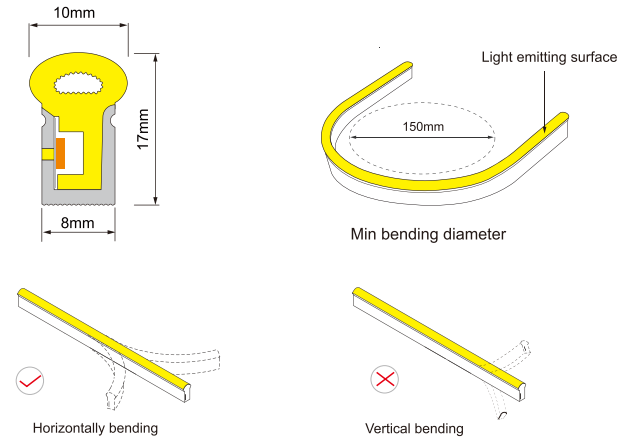

SIDE VIEW SERIES

NE 0817 Silicone neon lights

NE0817S-CV24-Wxx

Silicon neon flex NE0817S, Horizontal bending;

IP67 Rate, UV resistant, saltwater resistant and high temperature resistant;

Front Cable Entry optional;

Does not interfere by Video/Audio systems nearby;

Constant current: max 19meters one end feed, without voltage drop.

- 2700K+6500K   ● RGB
- 1800K   ● 2200K   ● 2400K   ● 2700K   ● 3000K   ● 3500K
- 4000K   ● 4500K   ● 5000K   ● 5700K   ● 6000K   ● 6500K
- Red   ● Orange   ● Yellow   ● Green   ● Cyan   ● Blue
- Purple   ● Pink   ● Tiffany Blue   ● Marrs Green

Basic Parameters

Product:	NE0817 Silicone neon lights
Material:	100% food-grade silicon
Size:	08*17m (0.31"*0.67")
LED QTY/m:	120
Light emission:	180°
IP Rate:	IP67 with appropriately rated accessories
Warranty:	3years
Power Feed:	One/ Two end feed
Cable Out:	Front
Humidity:	0-95% non condensing

Dimension

Basic Parameters

Model	Voltage	Power	CRI (Ra)	Color	5W			10W			Unit cut (mm)				
					Lumens(LM/M)	Efficacy (LM/W)	Max. length	Lumens(LM/M)	Efficacy (LM/W)	Max. length					
NE0817S-CV24-Wxx	CV/CC24V	5/10W	>90	2400K±100	150	30	19M	290	29	13M	50				
				2700K±100	160	32	19M	310	31	13M					
				3000K±100	160	32	19M	310	31	13M					
				3500K±200	165	33	19M	320	32	13M					
				4000K±300	175	35	19M	340	34	13M					
				5000K±300	175	35	19M	344	34	13M					
				6000K±300	165	33	19M	319	32	13M					
				Red	70	14	25M	150	15	17M					
				Green	190	38	19M	360	36	13M					
				Blue	175	35	19M	340	34	13M					
				Yellow	175	35	25M	340	34	17M					
				Pink	165	33	19M	330	32	13M					
				NE0817S-CV24-CCT				WW(2700K)	81(2.5W)	32(2.5W)		5M	169(5W)	34(5W)	5M
				WC(6000K)	83(2.5W)	33(2.5W)	5M	173(5W)	35(5W)	5M					
				CCT(WW+CW)	160	32	5M	330	33	5M					

Model	Voltage	Power	Max. length with power feed from one end (M)		Color	5W Lumens(lm/M)	10W Lumens(lm/M)	5W Efficacy (LM/w)	10W Efficacy (LM/w)	Unit cut (mm)
NE0817S-CV24-RGB	CV24V	5/10W	5M	RGB	Red	50	110	10	11	62.5
					Green	170	260	34	26	
					Blue	35	60	7	6	
					RGB	82	144	16	14