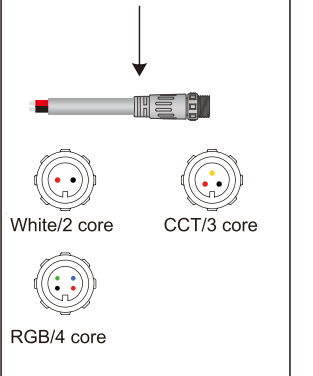

M/F Connector Option