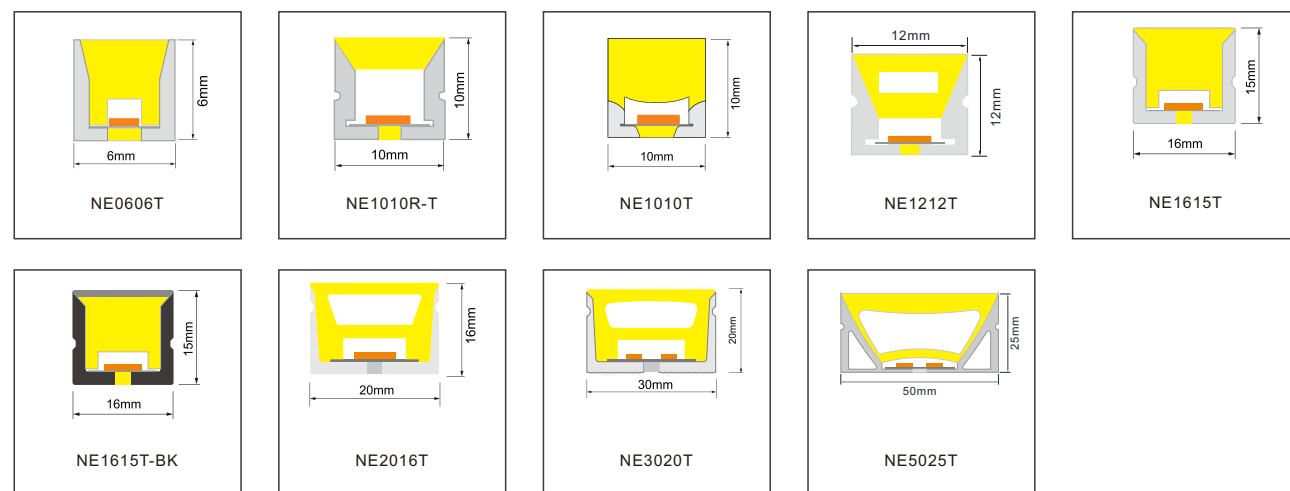

3D NEON

270° NEON

360° NEON

TOPVIEW

PU NEON

SIDEVIEW

RECESSED NEON

IP68 NEON

DOME HEAD

FOXTAIL LIGHT