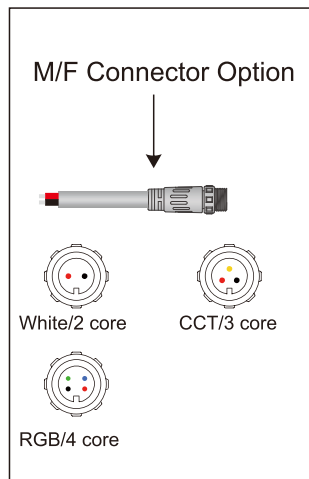

Dimension structure