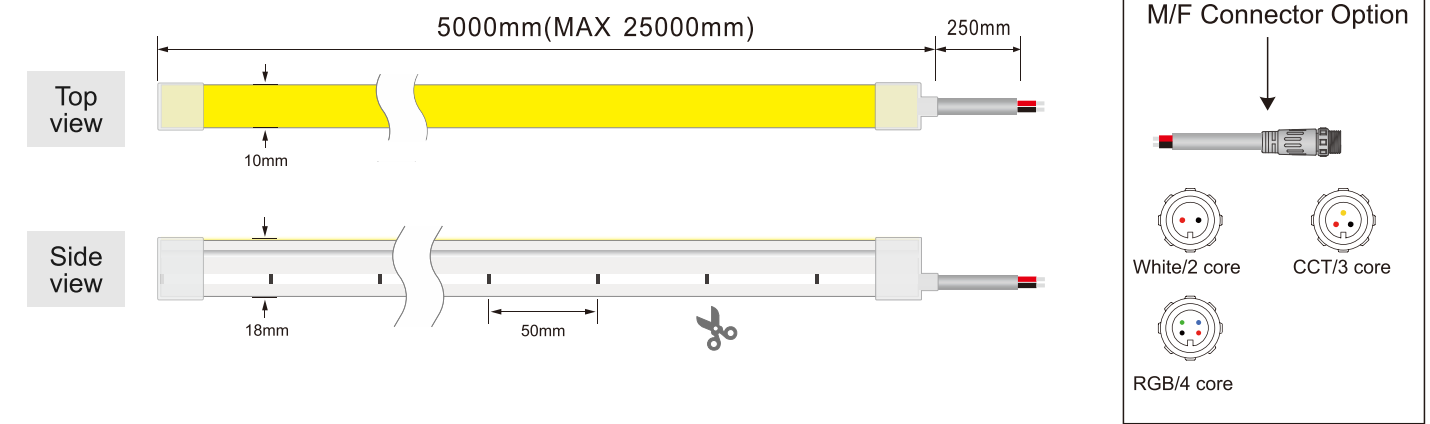

Dimension structure