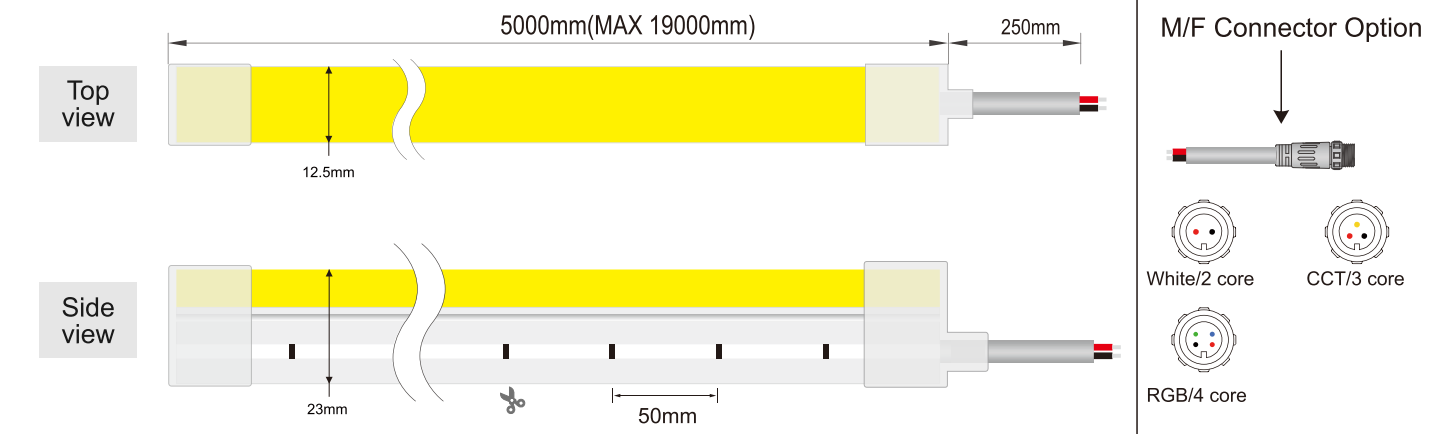

Dimension structure