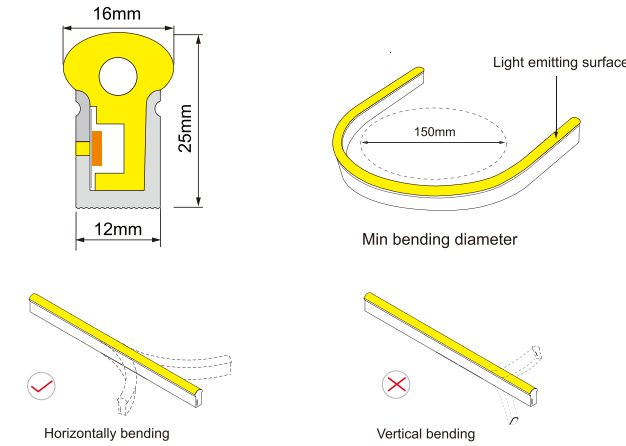

SIDE VIEW SERIES

NE 1225 Silicone neon lights

NE1225S-CV24-Wxx

Silicon neon flex NE1225S, Horizontal bending;

IP67 Rate, UV resistant, saltwater resistant and high temperature resistant;

Front/Side Cable Entry optional;

Does not interfere by Video/Audio systems nearby;

Constant current: max 27meters one end feed, without voltage drop.

- 2700K+6500K   ● RGB   ● RGBW
- 1800K   ● 2200K   ● 2400K   ● 2700K   ● 3000K   ● 3500K
- 4000K   ● 4500K   ● 5000K   ● 5700K   ● 6000K   ● 6500K
- Red   ● Orange   ● Yellow   ● Green   ● Cyan   ● Blue
- Purple   ● Pink   ● Tiffany Blue   ● Marrs Green

Model	Voltage	Power	Max. length with power feed from one end (M)	Color	5W Lumens(lm/M)	10W Lumens(lm/M)	5W Efficacy (LM/w)	10W Efficacy (LM/w)	Unit cut (mm)	
NE1225S-CV24-RGB/RGBW	CV24V	5/10W	5M	RGB	Red	40	90	8	9	62.5
					Green	140	260	28	26	
					Blue	30	50	6	5	
					RGB	70	132	14	13	
				RGBW	Red	35	80	7	8	
					Green	145	340	29	34	
					Blue	35	80	7	8	
					White(5000K)	150	370	30	37	
					RGBW	90	220	18	21	

Basic Parameters

Product:	NE 1225 Silicone neon lights
Material:	100% food-grade silicon
Size:	12*25mm (0.47"*0.98")
LED QTY/m:	120
Light emission:	180°
IP Rate:	IP67 with appropriately rated accessories
Warranty:	3years
Power Feed:	One/ Two end feed
Cable Out:	Front/ Side
Humidity:	0-95% non condensing

Dimension

Dimension structure

Basic Parameters