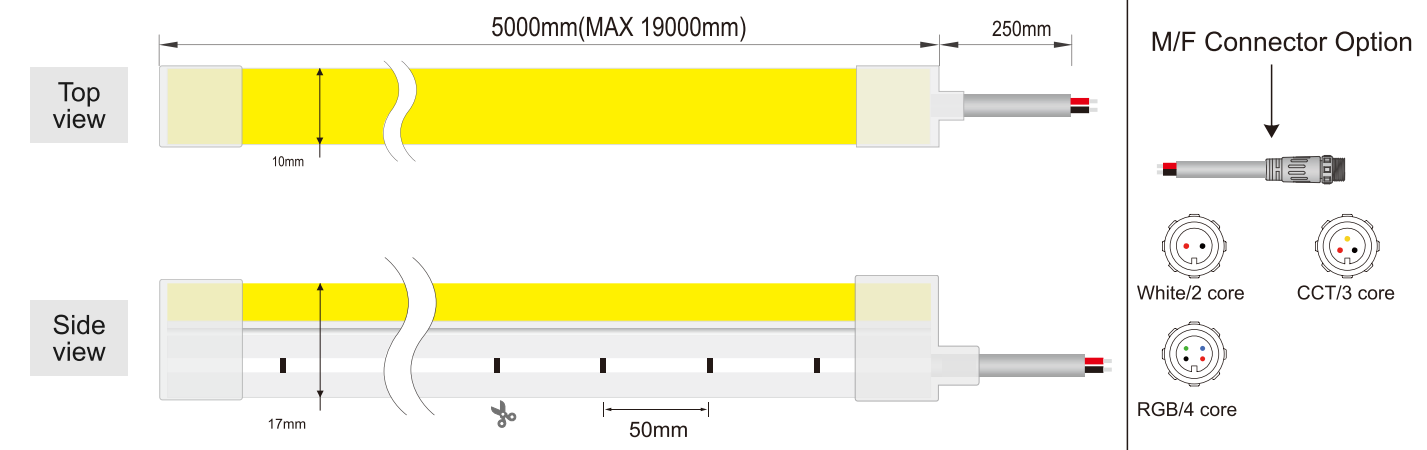

**Basic Parameters**

Product:	NE0817 Silicone neon lights
Material:	100% food-grade silicon
Size:	08*17m (0.31"*0.67" )
LED QTY/m:	120
Light emission:	180°
IP Rate:	IP67 with appropriately rated accessories
Warranty:	3years
Power Feed:	One/ Two end feed
Cable Out:	Front
Humidity:	0-95% non condensing

**Dimension**

**Basic Parameters**

Model	Voltage	Power	CRI (Ra)	Color	5W			10W			Unit cut (mm)
					Lumens(LM/M)	Efficacy (LM/W)	Max. length	Lumens(LM/M)	Efficacy (LM/W)	Max. length	
NE0817S-CV24-Wxx	CV/CC24V	5/10W	>90	2400K±100	150	30	19M	290	29	13M	50
				2700K±100	160	32	19M	310	31	13M	
				3000K±100	160	32	19M	310	31	13M	
				3500K±200	165	33	19M	320	32	13M	
				4000K±300	175	35	19M	340	34	13M	
				5000K±300	175	35	19M	344	34	13M	
				6000K±300	165	33	19M	319	32	13M	
				Red	70	14	25M	150	15	17M	
				Green	190	38	19M	360	36	13M	
				Blue	175	35	19M	340	34	13M	
				Yellow	175	35	25M	340	34	17M	
				Pink	165	33	19M	330	32	13M	
				NE0817S-CV24-CCT				WW(2700K)	81(2.5W)	32(2.5W)	
				WC(6000K)	83(2.5W)	33(2.5W)	5M	173(5W)	35(5W)	5M	
				CCT(WW+CW)	160	32	5M	330	33	5M	

Model	Voltage	Power	Max. length with power feed from one end (M)		Color	5W Lumens(lm/M)	10W Lumens(lm/M)	5W Efficacy (LM/w)	10W Efficacy (LM/w)	Unit cut (mm)
NE0817S-CV24-RGB	CV24V	5/10W	5M	RGB	Red	50	110	10	11	62.5
					Green	170	260	34	26	
					Blue	35	60	7	6	
					RGB	82	144	16	14	

**Dimension structure**

**Cable Entry**

Wrapped with silicon end cap

**Accessories**

**SIDE VIEW SERIES**

**NE 1023 Silicone neon lights**

NE1023S-CV24-Wxx

Silicon neon flex NE1023S, Horizontal bending;