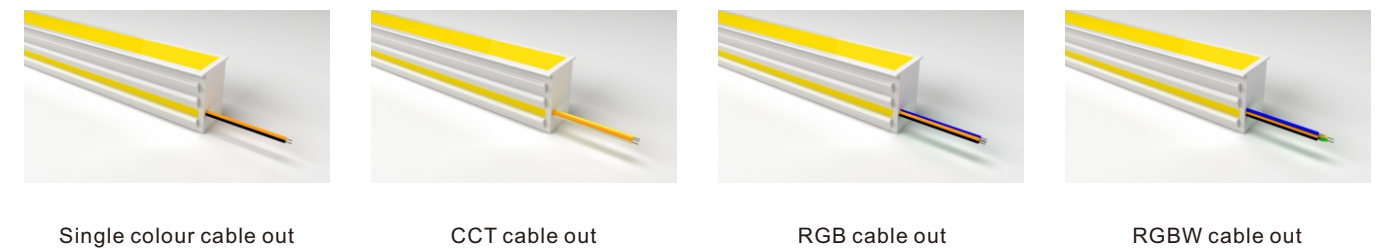

**Cable Entry**

**TOP VIEW SERIES**

**NE 1615TR Silicone neon lights**

NE1615TR-CV24-Wxx

Silicon neon flex NE1615TR, Vertical bending ;  
IP65 Rate, UV resistant, saltwater resistant and high temperature resistant;  
Front Cable Entry optional;  
Does not interfere by Video/Audio systems nearby;  
Consistent brightness without any decay.