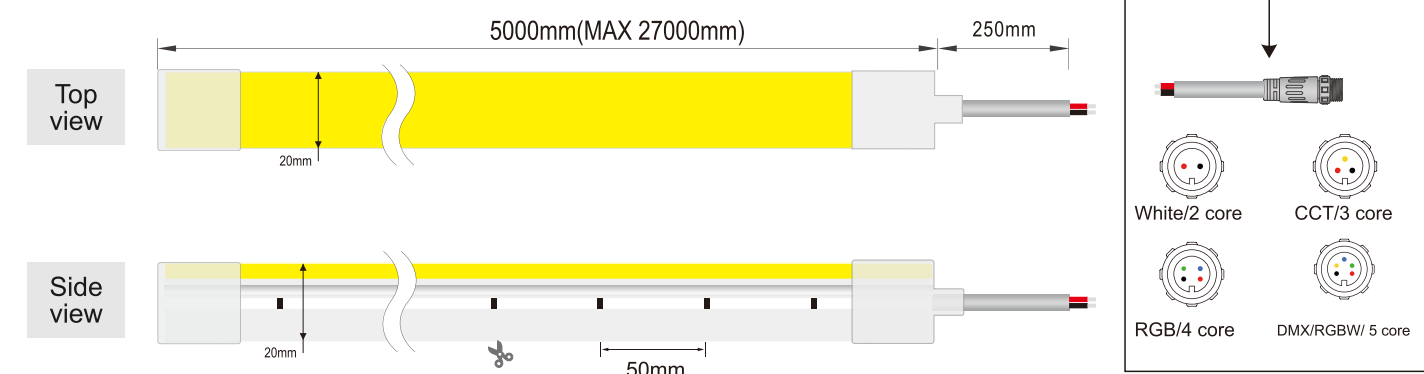

Dimension structure