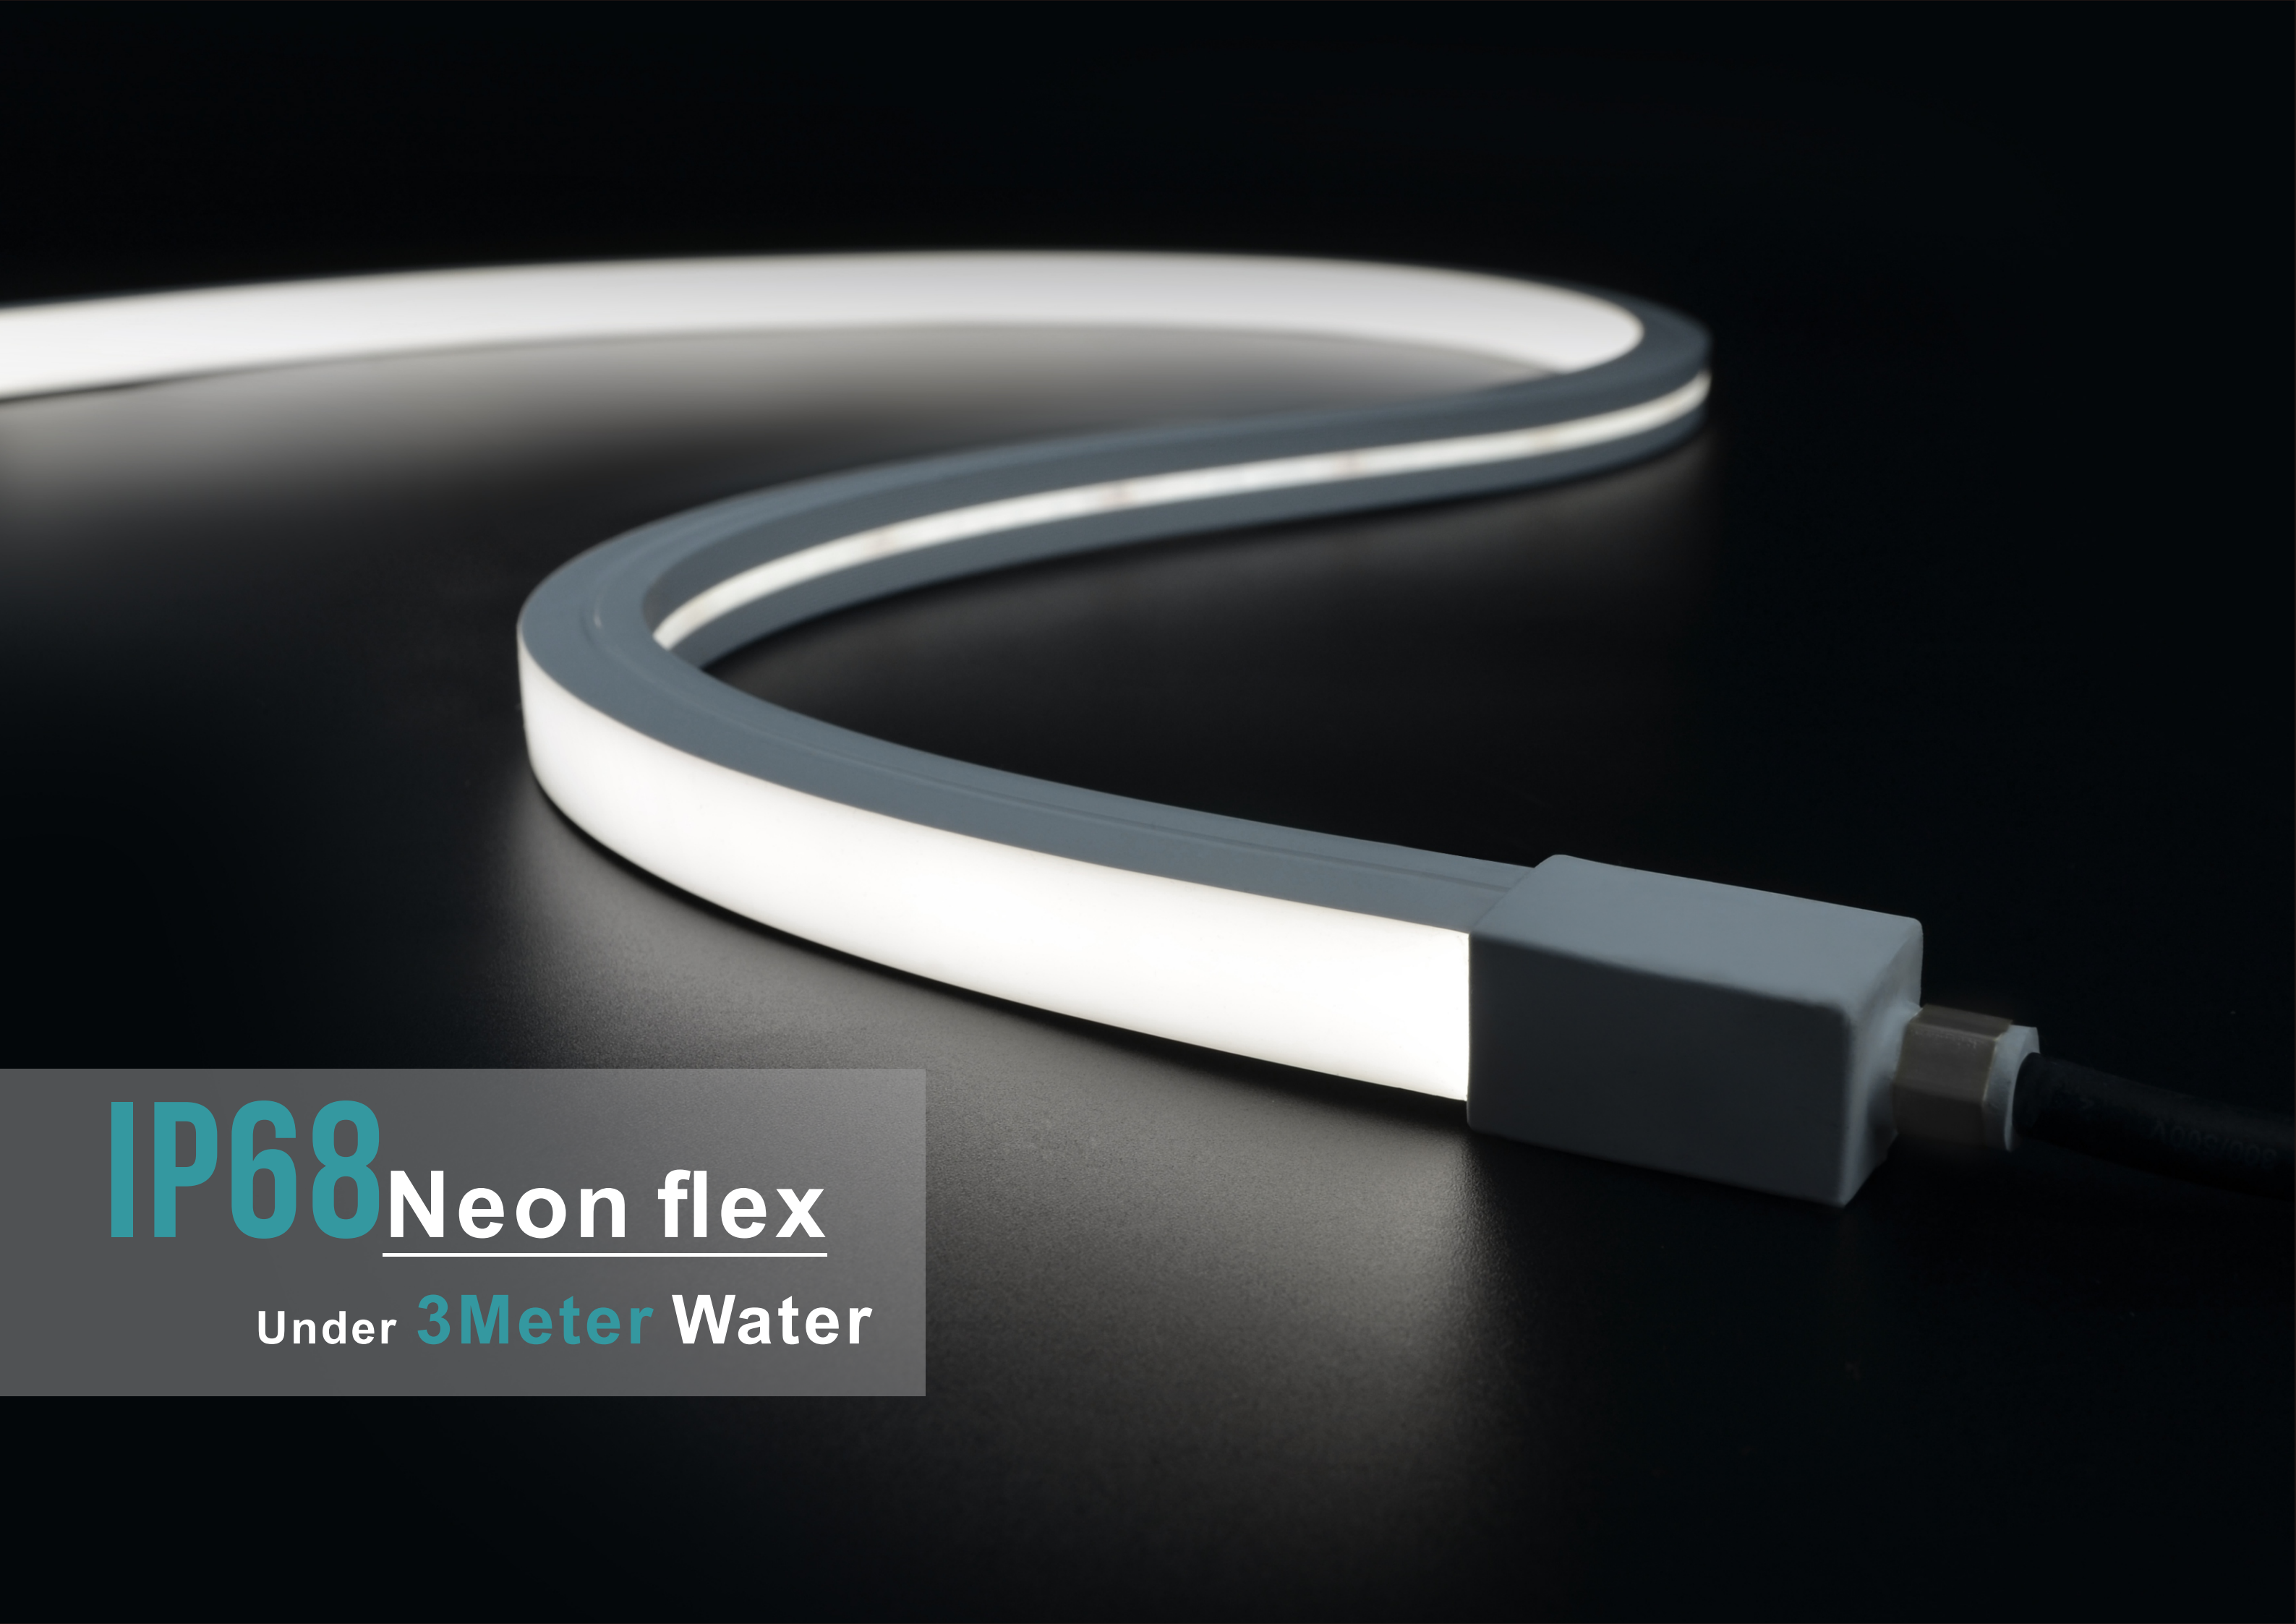

**Dimension structure**

**Cable Entry**

Single colour cable out

CCT cable out

RGB cable out

RGBW cable out

**IP68** Neon flex  
Under **3Meter** Water

**TOP VIEW SERIES**