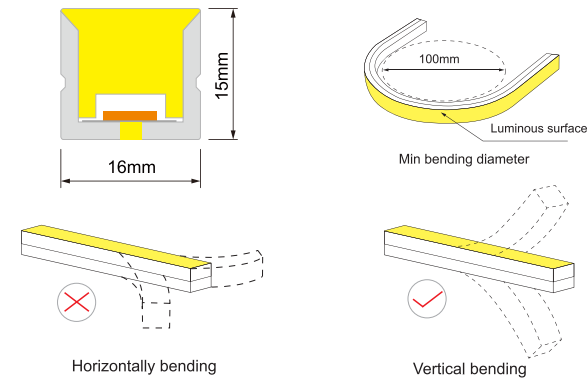

TOP VIEW SERIES

NE 1615 Silicone neon lights

NE1615T-DMX-CV24-Wxx

Silicon neon flex NE1615T, Vertical bending;
IP67 Rate, UV resistant, saltwater resistant and high temperature resistant;
Front/Side/Bottom Cable Entry optional;
Does not interfere by Video/Audio systems nearby;
Constant current: max 10meters one end feed, without voltage drop.

1. RGB DMX   RGBW DMX
2. Red
   - Orange
   - Yellow
   - Green
   - Cyan
   - Blue
   - Purple
   - Pink
   - Tiffany Blue
   - Marrs Green

Dimension structure

Basic Parameters

Product:	NE 1615T DMX512 Silicone neon lights
Material:	100% food-grade silicon
Size:	16*15mm(0.63**0.59")
LED QTY/m:	120
Light emission:	120°
IP Rate:	IP67 with appropriately rated accessories
Warranty:	3years
Power Feed:	One/ Two end feed
Cable Out:	Front/ Side/ Bottom
Humidity:	0-95% non condensing

Dimension

Cable Entry

Basic Parameters

Model	Voltage	Power	Max. length with power feed from one end (M)	Color	Lumens(LM/M)	Efficacy (LM/W)	Unit cut (mm)	
NE1615T-DMX-CV24-RGB/RGBW	CV24V	12W	10M	RGB	Red	45.2	11.3	125
					Green	125.2	31.3	
					Blue	24	6	
					RGB	187.2	15.6	
		16W		RGBW	Red	44.4	11.1	
					Green	136	34	
					Blue	32	8	
					White	170	42.6	
RGBW	373	23.3						

Accessories