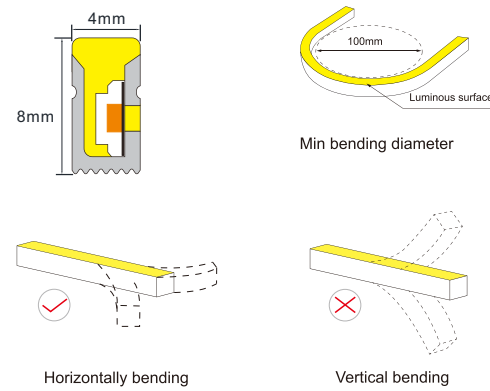

SIDE VIEW SERIES

NE 0408 Silicone neon lights

NE0408S-CV24-Wxx

Silicon neon flex NE0408S, Horizontal bending;
IP67 Rate, UV resistant, saltwater resistant and high temperature resistant;
Front Cable Entry optional;
Does not interfere by Video/Audio systems nearby;
Consistent brightness without any decay.

- 1800K
- 2200K
- 2400K
- 2700K
- 3000K
- 3500K
- 4000K
- 4500K
- 5000K
- 5700K
- 6000K
- 6500K

Basic Parameters

Product:	NE 0408 Silicone neon lights
Material:	100% food-grade silicon
Size:	04*08mm (0.16"*0.31")
LED QTY/m:	120
Light emission:	120°
IP Rate:	IP67 with appropriately rated accessories
Warranty:	3years
Power Feed:	One/ Two end feed
Cable Out:	Front
Humidity:	0-95% non condensing

Dimension