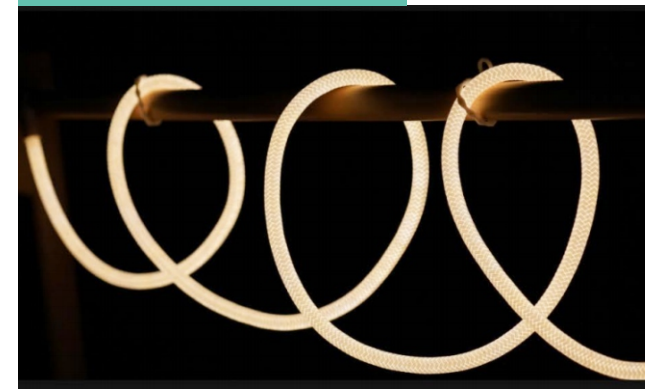

ROPE LIGHT SERIES

● 2200K+5200K

NED16 Silicone neon lights

NED16RP-CCT

- 360degree glowing with Nylon cover
- No glare from the light with excellent CRI
- Smart lighting for your decoration with controller
- Multi installation to be placed anywhere
- Durable and easy to clean

Basic Parameters

Product:	NE D16 Silicone neon lights
Material:	100% food-grade silicon
Size:	16*16mm (0.63**0.63")
LED QTY/m:	120
Light emission:	360°
IP Rate:	IP65 with appropriately rated accessories
Warranty:	3years
Power Feed:	One end feed
Cable Out:	Front
Humidity:	0-95% non condensing