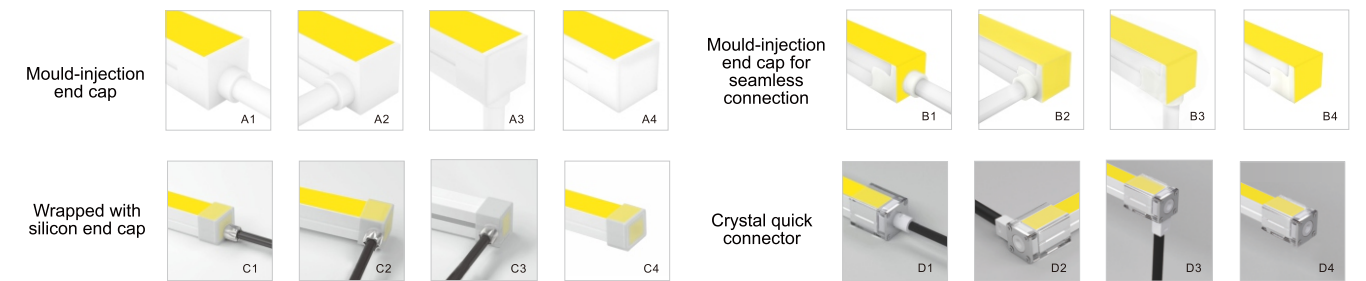

Product:	NE 1010 Silicone neon lights
Material:	100% food-grade silicon
Size:	10*10mm (0.39"*0.39" )
LED QTY/m:	120
Light emission:	180°
IP Rate:	IP67 with appropriately rated accessories
Warranty:	3years
Power Feed:	One/ Two end feed
Cable Out:	Front/ Side/ Bottom
Humidity:	0-95% non condensing

**Basic Parameters**

Product:	NE 1212T Silicone neon lights
Material:	100% food-grade silicon
Size:	12*12mm (0.47"*0.47" )
LED QTY/m:	120
Light emission:	120°
IP Rate:	IP67 with appropriately rated accessories
Warranty:	3years
Power Feed:	One/ Two end feed
Cable Out:	Front/ Side/ Bottom
Humidity:	0-95% non condensing

**Cable Entry**

**Accessories**

**TOP VIEW SERIES**

**NE 1615 Silicone neon lights**

NE1615T-CV24-Wxx

Silicon neon flex NE1615T, Vertical bending;  
IP67 Rate, UV resistant, saltwater resistant and high temperature resistant;  
Front/Side/Bottom Cable Entry optional;  
Does not interfere by Video/Audio systems nearby;  
Constant current: max 27meters one end feed, without voltage drop.