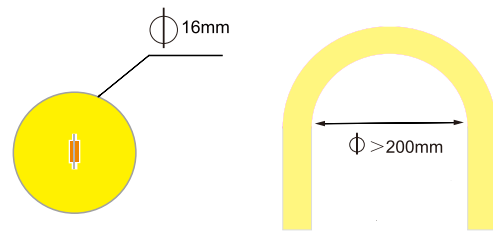

Dimension

Basic Parameters

Product:	NE D16 Silicone neon lights
Material:	100% food-grade silicon
Size:	16*16mm (0.63**0.63")
LED QTY/m:	120
Light emission:	360°
IP Rate:	IP65 with appropriately rated accessories
Warranty:	3years
Power Feed:	One end feed
Cable Out:	Front
Humidity:	0-95% non condensing