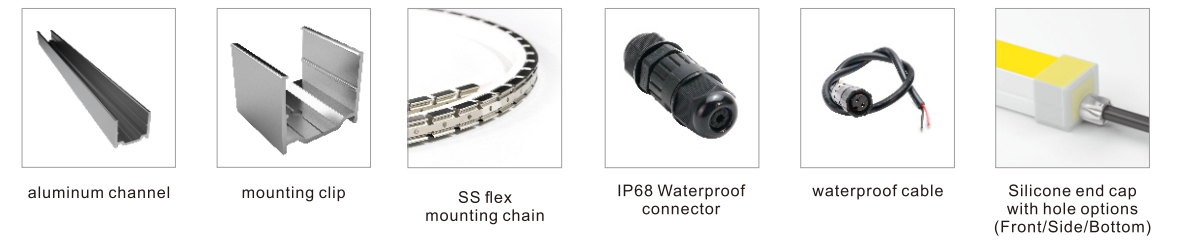

Accessories