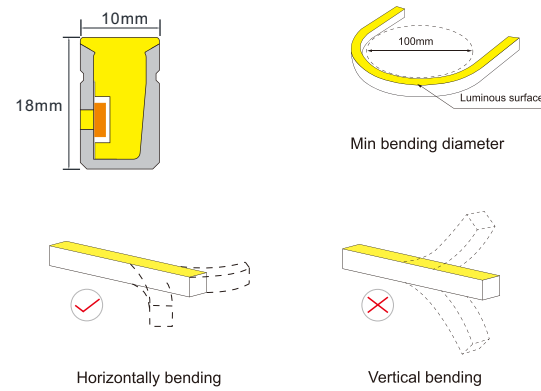

SIDE VIEW SERIES

NE 1018 Silicone neon lights

NE1018S-CV24-Wxx

Silicon neon flex NE1018S, Horizontal bending;

IP67 Rate, UV resistant, saltwater resistant and high temperature resistant;

Front/Side/Bottom Cable Entry optional;

Does not interfere by Video/Audio systems nearby;

Constant current: max 25meters one end feed, without voltage drop.

- 2700K+6500K   ● RGB
- 1800K   ● 2200K   ● 2400K   ● 2700K   ● 3000K   ● 3500K
- 4000K   ● 4500K   ● 5000K   ● 5700K   ● 6000K   ● 6500K
- Red   ● Orange   ● Yellow   ● Green   ● Cyan   ● Blue
- Purple   ● Pink   ● Tiffany Blue   ● Marrs Green

Basic Parameters

Product:	NE 1018 Silicone neon lights
Material:	100% food-grade silicon
Size:	10*18mm (0.39"*0.71")
LED QTY/m:	120
Light emission:	120°
IP Rate:	IP67 with appropriately rated accessories
Warranty:	3years
Power Feed:	One/ Two end feed
Cable Out:	Front/ Side/ Bottom
Humidity:	0-95% non condensing

Dimension

Basic Parameters

Model	Voltage	Power	CRI (Ra)	Color	5W			10W			Unit cut (mm)
					Lumens(LM/M)	Efficacy (LM/W)	Max. length (M)	Lumens(LM/M)	Efficacy (LM/W)	Max. length (M)	
NE1018S-CV24-Wxx	CV/CC24V	5/10W	>90	2400K±100	140	28	25M	273	27	17M	50
				2700K±100	160	32	25M	310	31	17M	
				3000K±100	165	33	25M	320	33	17M	
				3500K±200	170	34	25M	330	33	17M	
				4000K±300	180	36	25M	360	36	17M	
				5000K±300	180	36	25M	350	35	17M	
			6000K±300	175	35	25M	350	35	17M		
			/	Red	70	14	33M	150	15	22M	
				Green	195	39	25M	370	37	17M	
				Blue	35	7	25M	70	7	17M	
				Yellow	15	3	33M	30	3	22M	
Pink	75	15		25M	150	15	17M				
NE1018S-CV24-CCT			>90	WW(2700K)	165	33	5M	219(7.5W)	29(7.5W)	5M	50
				CW(6000K)	170	34	5M	232(7.5W)	31(7.5W)	5M	
				CCT(WW+CW)	335(10W)	33.5	5M	452(15W)	30(15W)	5M