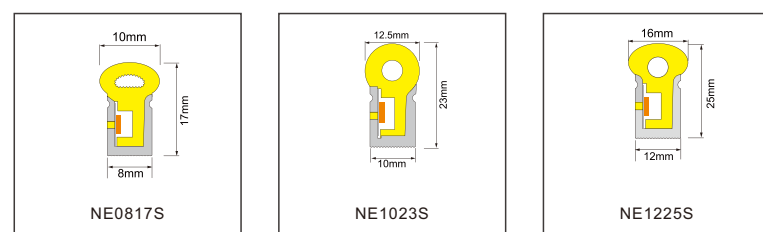

3D NEON

270° NEON

360° NEON

TOPVIEW

PU NEON

SIDEVIEW

RECESSED NEON

IP68 NEON

DOME HEAD

FOXTAIL LIGHT