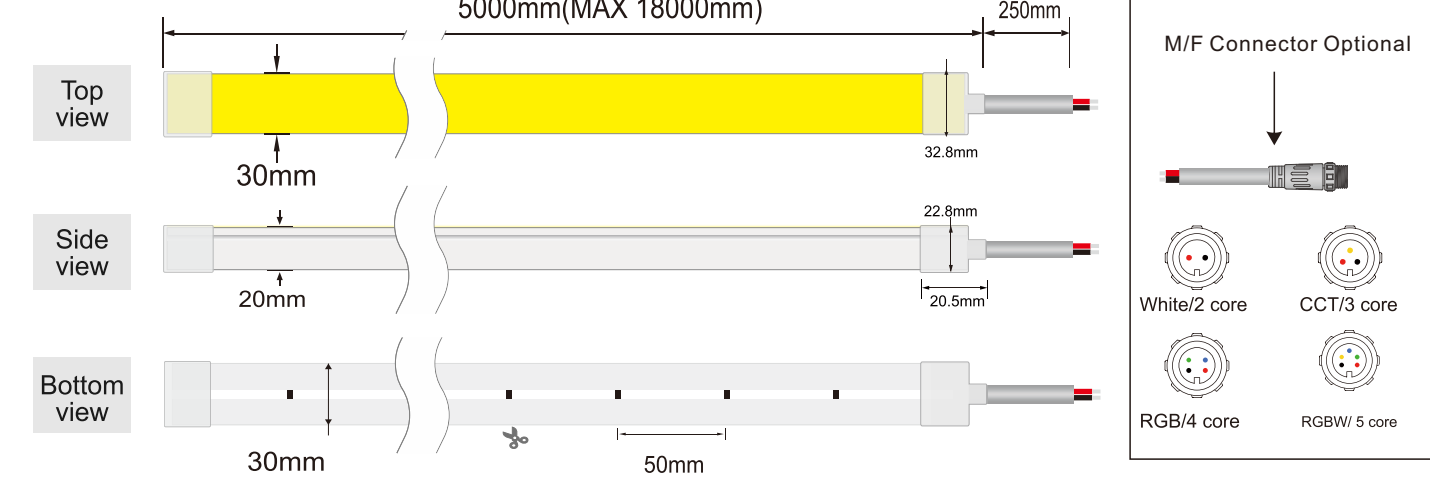

Dimension structure