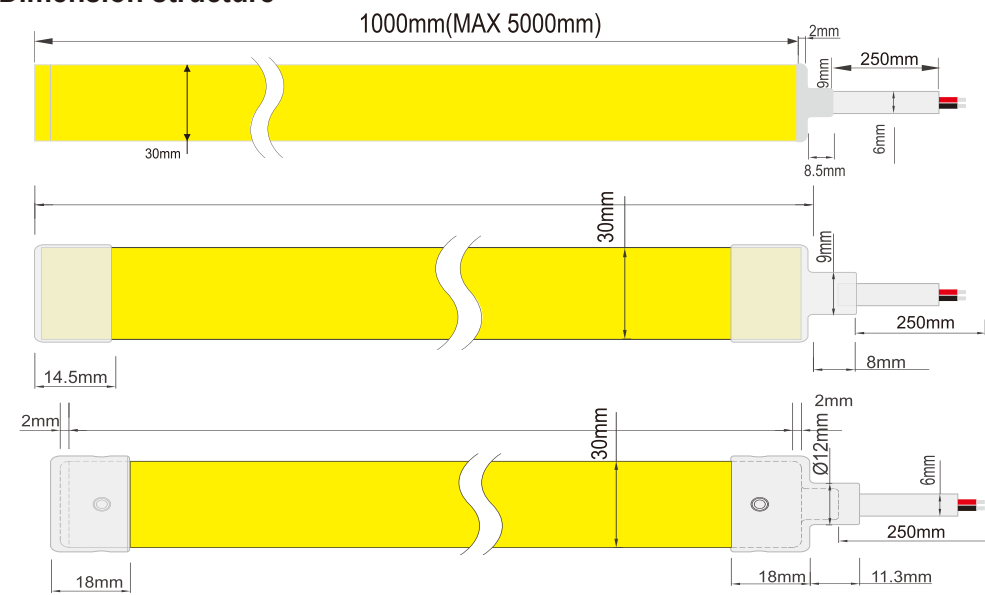

Dimension structure