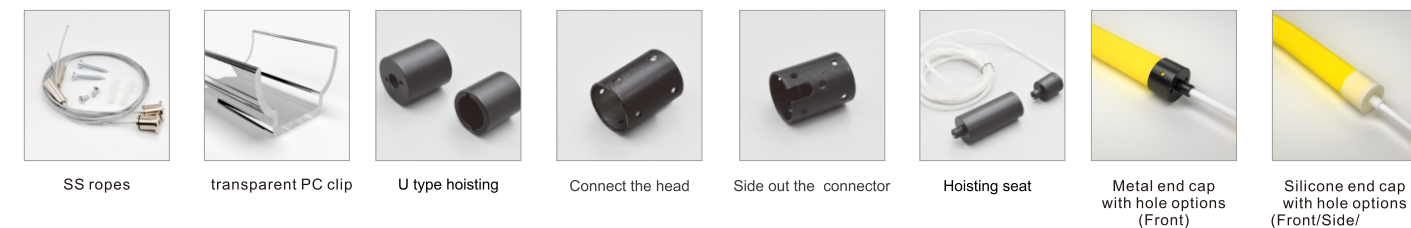

**Dimension structure**

**Cable Entry**

Wrapped with silicon end cap

**Accessories**

**ROUND SHAPE SERIES**

**NED30 Silicone neon lights**

NED30-CV24-Wxx

Silicon neon flex NE D30, Vertical bending;  
IP67 Rate, UV resistant, saltwater resistant and high temperature resistant;  
Front Cable Entry optional;  
Does not interfere by Video/Audio systems nearby;  
Consistent brightness without any decay.