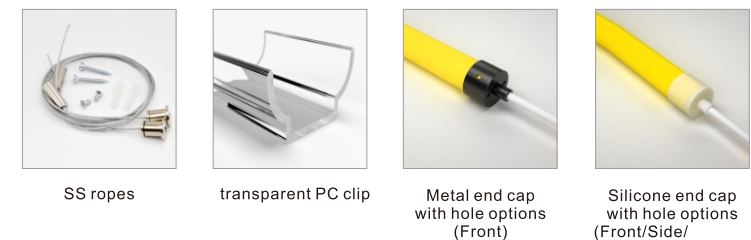

**Dimension structure**

**M/F Connector Option**

**Cable Entry**

Wrapped with silicon end cap

**Accessories**

**PU Flex neon  
light**

**IP68 Neon light  
Under 3Meter Water**

**SIDE VIEW SERIES**