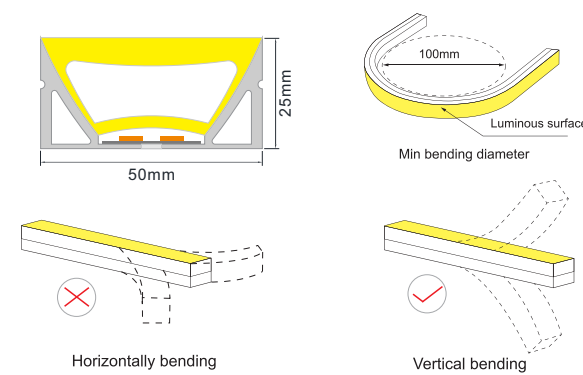

TOP VIEW SERIES

NE 5025 Silicone neon lights

NE5025T-CV24-Wxx

Silicon neon flex NE3020T, Vertical bending;
IP67 Rate, UV resistant, saltwater resistant and high temperature resistant;
Front Cable Entry optional;
Does not interfere by Video/Audio systems nearby;
Constant current: max 18meters one end feed, without voltage drop.

- 2700K+6500K   ● RGB   ● RGBW
- 1800K   ● 2200K   ● 2400K   ● 2700K   ● 3000K   ● 3500K
- 4000K   ● 4500K   ● 5000K   ● 5700K   ● 6000K   ● 6500K
- Red   ● Orange   ● Yellow   ● Green   ● Cyan   ● Blue
- Purple   ● Pink   ● Tiffany Blue   ● Marrs Green

Basic Parameters

Product:	NE5025 Silicone neon lights
Material:	100% food-grade silicon
Size:	50*25mm (1.97**0.99")
LED QTY/m:	120
Light emission:	120°
IP Rate:	IP67 with appropriately rated accessories
Warranty:	3years
Power Feed:	One/ Two end feed
Cable Out:	Front
Humidity:	0-95% non condensing

Dimension