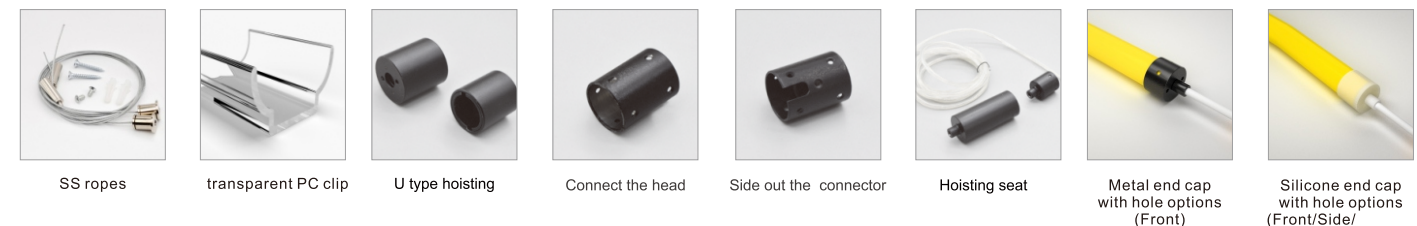

**Cable Entry**

Wrapped with silicon end cap

**Accessories**

**ROUND SHAPE SERIES**

**NED25 Silicone neon lights**

NED25BK-CV24-Wxx

Silicon neon flex NE D25, Vertical bending;  
IP67 Rate, UV resistant, saltwater resistant and high temperature resistant;  
Front Cable Entry optional;  
Does not interfere by Video/Audio systems nearby;  
Consistent brightness without any decay.