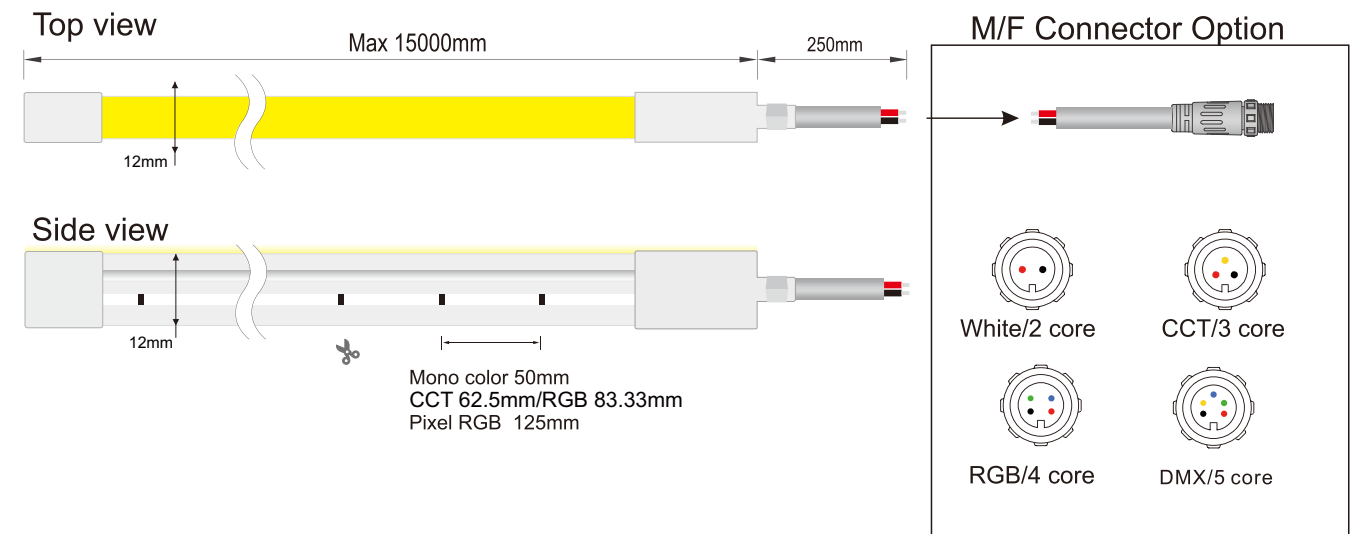

Dimension structure