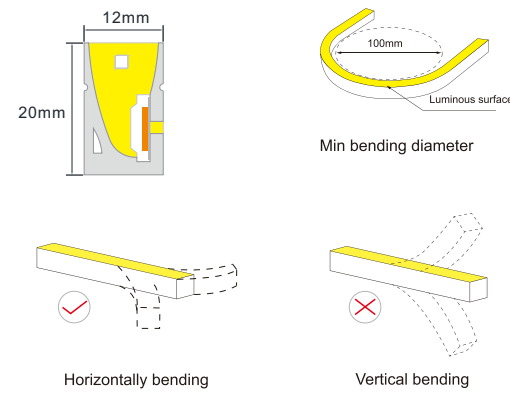

SIDE VIEW SERIES

NE 1220 Silicone neon lights

NE1220S-CV24-DMXRGB/RGBW

Silicon neon flex NE1220S, Horizontal bending;
IP67 Rate, UV resistant, saltwater resistant and high temperature resistant;
Front/Side/Bottom Cable Entry optional;
Does not interfere by Video/Audio systems nearby;
Consistent brightness without any decay.

RGB DMX   RGBW DMX

Dimension structure

Basic Parameters

Product:	NE 1220 Silicone neon lights
Material:	100% food-grade silicon
Size:	12*20mm (0.47"*0.79")
LED QTY/m:	120
Light emission:	120°
IP Rate:	IP67 with appropriately rated accessories
Warranty:	3years
Power Feed:	One/ Two end feed
Cable Out:	Front/ Side/ Bottom
Humidity:	0-95% non condensing

Dimension

Cable Entry

Wrapped with silicon end cap

Basic Parameters

Model	Voltage	Max. length with power feed from one end(M)	Pixel	Power	Color	Lumens(LM/M)	Efficacy (LM/W)	Unit cut (mm)
NE1220S-CV24-DMXRGB/RGBW	CV24V	5M	8	12W	Red	30	6.3	125
					Green	115	24	
					Blue	20	4.2	
					RGB	161	13.4	
				16W	Red	23.2	5.8	
					Green	66.8	16.7	
					Blue	13.2	3.3	
					White	80	20	
RGBW	225.6	14.1						

Accessories