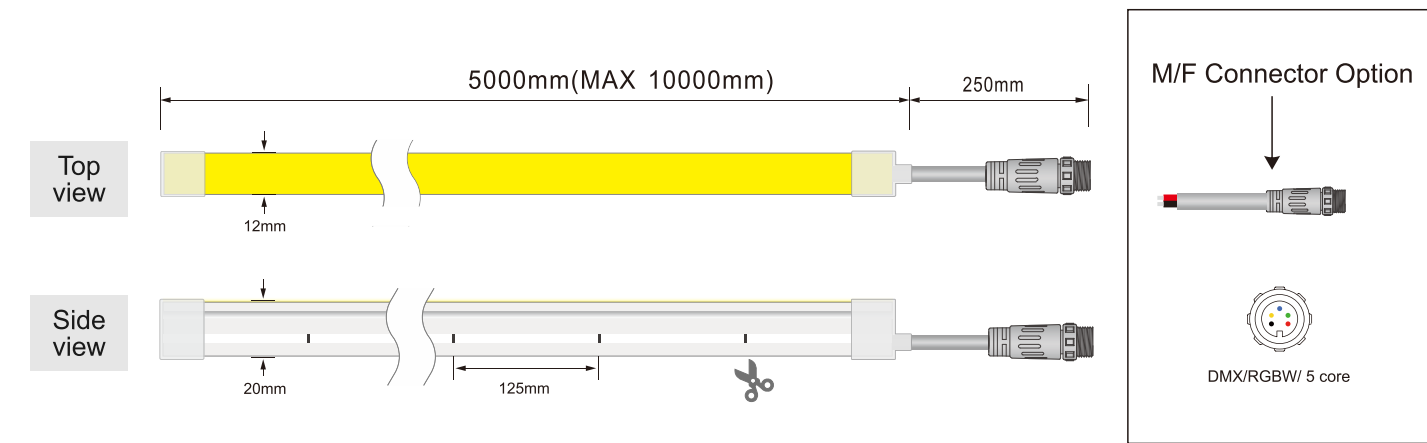

**Cable Entry**

**Accessories**

**SIDE VIEW SERIES**

**NE 1220 Silicone neon lights**

NE1220S-CV24-DMXRGB/RGBW

Silicon neon flex NE1220S, Horizontal bending;  
IP67 Rate, UV resistant, saltwater resistant and high temperature resistant;  
Front/Side/Bottom Cable Entry optional;  
Does not interfere by Video/Audio systems nearby;  
Consistent brightness without any decay.

RGB DMX    RGBW DMX

**Dimension structure**

**Basic Parameters**

Product:	NE 1220 Silicone neon lights
Material:	100% food-grade silicon
Size:	12*20mm (0.47"*0.79" )
LED QTY/m:	120
Light emission:	120°
IP Rate:	IP67 with appropriately rated accessories
Warranty:	3years
Power Feed:	One/ Two end feed
Cable Out:	Front/ Side/ Bottom
Humidity:	0-95% non condensing