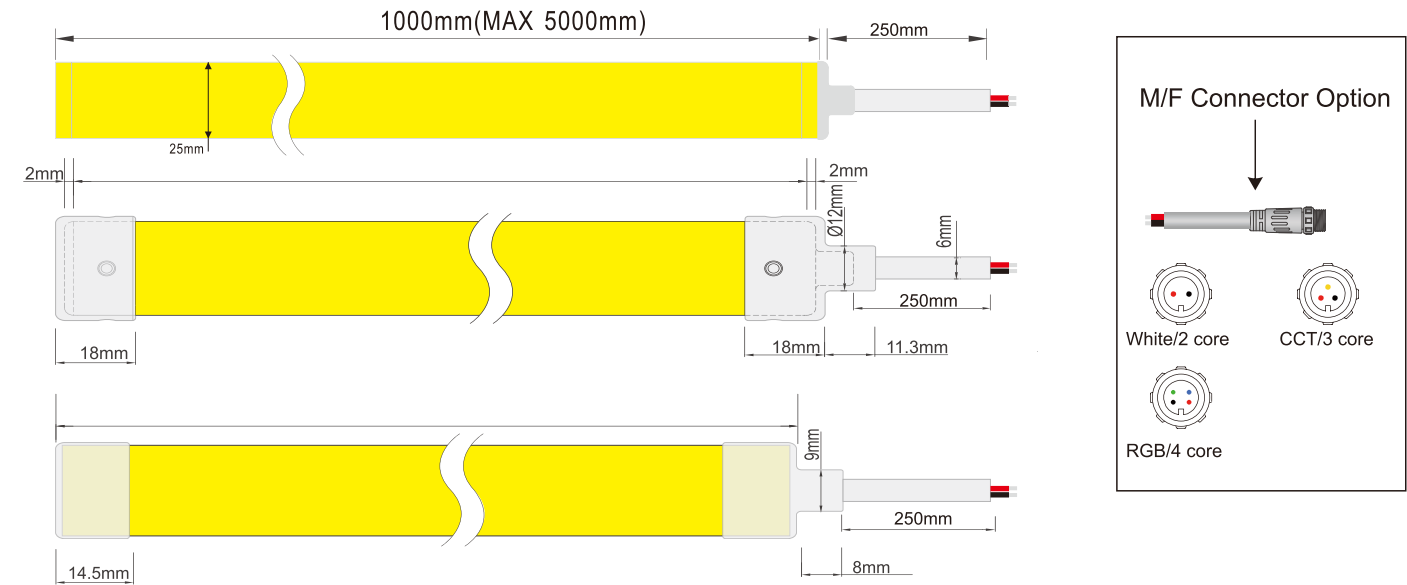

Dimension structure