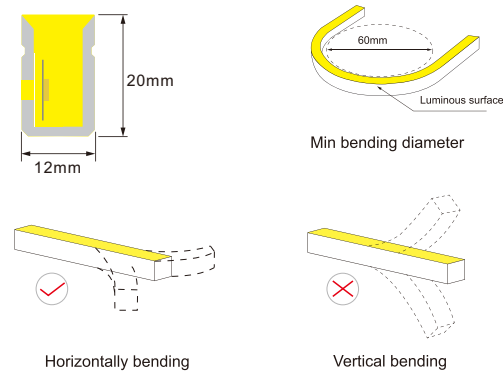

TOP VIEW SERIES

NE 1220S Silicone neon lights

NE1220S-CV24-Wxx

Silicon neon flex NE1220, Horizontal bending;
IP68 Rate, UV resistant, saltwater resistant and high temperature resistant;
Front Cable Entry optional;
Does not interfere by Video/Audio systems nearby;
Consistent brightness without any decay.

- 2700K+6500K   ● RGB   ● RGB Pixel
- 1800K   ● 2200K   ● 2400K   ● 2700K   ● 3000K   ● 3500K
- 4000K   ● 4500K   ● 5000K   ● 5700K   ● 6000K   ● 6500K
- Red   ● Orange   ● Yellow   ● Green   ● Cyan   ● Blue
- Purple   ● Pink   ● Tiffany Blue   ● Marrs Green

Model	Voltage	Power	Max. length with power feed from one end(M)	Color	Lumens(lm/M)	Efficacy (LM/w)	Unit cut (mm)
NE1220S-CV24- -RGB	CV24V	3.3W	5M	RGB	Red	36	83.33
		3.3W			Green	130	
		3.3W			Blue	24	
		10W			RGB	190	

Model	Voltage	Max. length with power feed from one end(M)	Pixel(PCS/m)	IC Type	Power	Color	Lumens(lm/M)	Efficacy (LM/w)	Unit cut (mm)
NE1220S-CV24- -Pixel RGB	CV24V	5M	8	UCS1903	4.8W	Red	22	4.57	125
					4.8W	Green	70	14.9	
					4.8W	Blue	12	2.6	
					11.5W	RGB	99	8.9	

Basic Parameters

Product:	NE1220 Silicone neon lights
Material:	100% food-grade silicon
Size:	12*20mm (0.47**0.79")
LED QTY/m:	120
Light emission:	120°
IP Rate:	IP68 with appropriately rated accessories
Warranty:	3years
Power Feed:	One/ Two end feed
Cable Out:	Front
Humidity:	0-95% non condensing

Dimension

Dimension structure

Basic Parameters

Model	Voltage	Power	CRI (Ra)	Color	Lumens(LM/M)	Efficacy (LM/W)	Max. length (M)	Unit cut (mm)
NE1220S-CV24- -Wxx	CV/CC24V	10W	>90	2400K±150	290	29	15M	50
				2600K±150	240	24	15M	
				3000K±150	290	29	15M	
				4200K±300	270	27.2	15M	
				6000K±400	281	28.1	15M	
				Red	139	13.9	15M	
				Green	275	27.5	15M	
				Blue	540	5.4	15M	
				Yellow	113	11.3	15M	
				Pink	240	24	15M	
NE1220S-CV24- -CCT	CV/CC24V	5W	>90	WW(2700K)	140	28	5M	62.5
		5W		CW(6000K)	145	29	5M	
		10W		CCT(WW+CW)	285	28.5	5M	

Cable Entry

Cable entry

Accessories