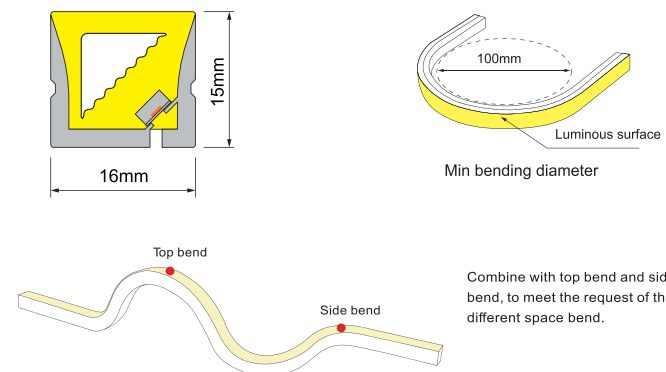

3D SERIES

3D NE1615 Silicone neon lights

NE16153D-CV24-Wxx

Silicon neon flex 3D NE1615F, Vertical & Horizontal bending;
IP67 Rate, UV resistant, saltwater resistant and high temperature resistant;
Front/Side/Bottom Cable Entry optional;
Does not interfere by Video/Audio systems nearby;
Consistent brightness without any decay.

- 1800K
- 2200K
- 2400K
- 2700K
- 3000K
- 3500K
- 4000K
- 4500K
- 5000K
- 5700K
- 6000K
- 6500K
- Red
- Orange
- Yellow
- Green
- Cyan
- Blue
- Purple
- Pink
- Tiffany Blue
- Marrs Green

Basic Parameters

Product:	3D NE1615 Silicone neon lights
Material:	100% food-grade silicon
Size:	16*15mm (0.63"*0.59")
LED QTY/m:	120
Light emission:	120°
IP Rate:	IP67 with appropriately rated accessories
Warranty:	3years
Power Feed:	One/ Two end feed
Cable Out:	Front/ Side/ Bottom
Humidity:	0-95% non condensing

Dimension

Dimension structure

Cable Entry

Basic Parameters

Model	Voltage	Power	CRI (Ra)	Max. length with power feed from one end (M)	Color	5W Lumens(lm/M)	10W Lumens(lm/M)	5W Efficacy (LM/w)	10W Efficacy (LM/w)	Unit cut (mm)
NE1615-3D-CV24-Wxx	CV24V	5/10W	>90	5M	2400K±100	330	630	66	63	50
					2700K±100	355	670	71	67	
					3000K±100	375	700	74	70	
					3500K±200	385	730	77	73	
					4000K±300	385	730	77	73	
					5000K±300	390	750	78	75	
					6000K±300	385	730	77	73	
					Red	15	310	30	31	
					Green	320	530	64	53	
					Blue	75	140	15	14	
					Yellow	130	260	26	26	
Pink	255	480	51	48						

Accessories