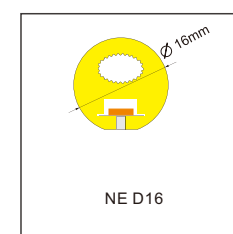

3D NEON

270° NEON

360° NEON

TOPVIEW

PU NEON

SIDEVIEW

RECESSED NEON

IP68 NEON

DOME HEAD

FOXTAIL LIGHT