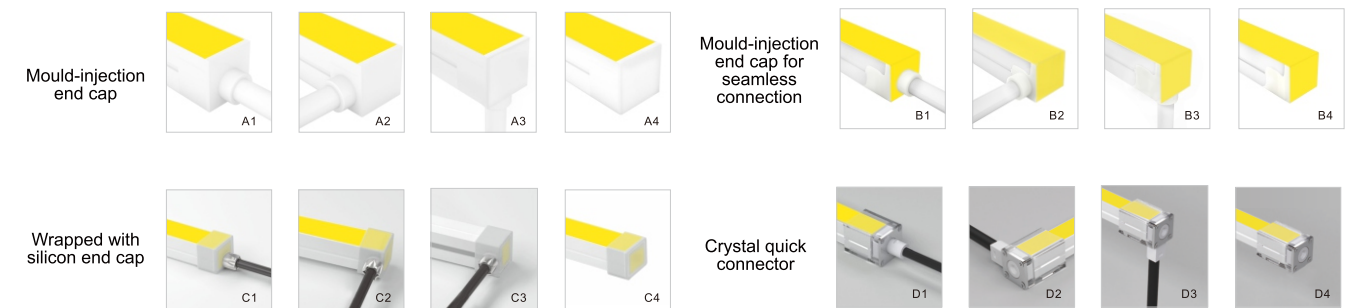

Cable Entry