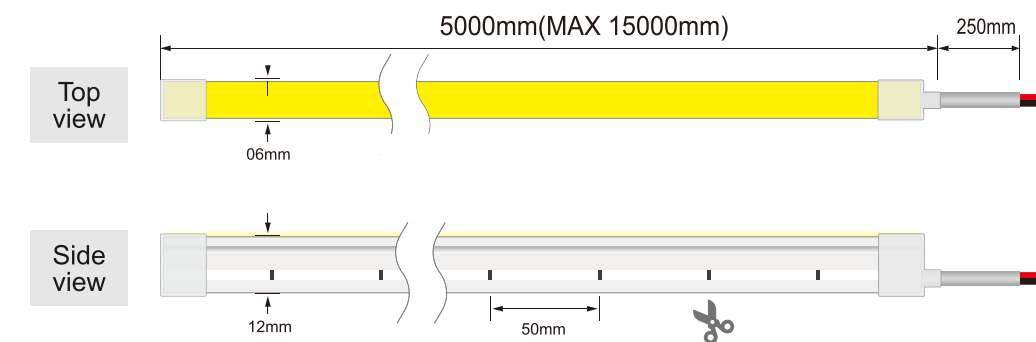

## Basic Parameters

Product:	NE0612 Silicone neon lights
Material:	100% food-grade silicon
Size:	06*12mm (0.24"*0.47" )
LED QTY/m:	120
Light emission:	120°
IP Rate:	IP67 with appropriately rated accessories
Warranty:	3years
Power Feed:	One/ Two end feed
Cable Out:	Front
Humidity:	0-95% non condensing

## Dimension structure