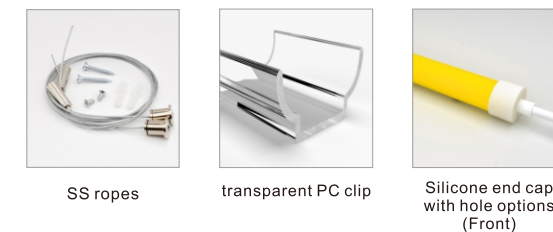

**Dimension structure**

**Cable Entry**

Wrapped with silicon end cap

**Accessories**

**360°  
FLEX NEON LIGHT**

**ROUND SHAPE SERIES**

**NED25 Silicone neon lights**

NED25-CV24-Wxx