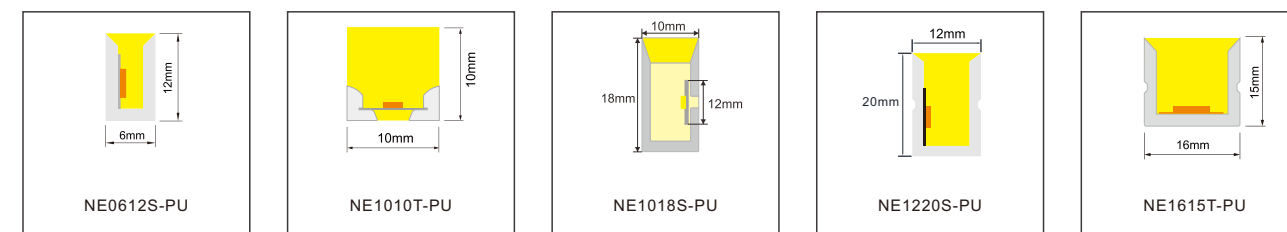

3D NEON

270° NEON

360° NEON

TOPVIEW

PU NEON

SIDEVIEW

RECESSED NEON

IP68 NEON

DOME HEAD

FOXTAIL LIGHT