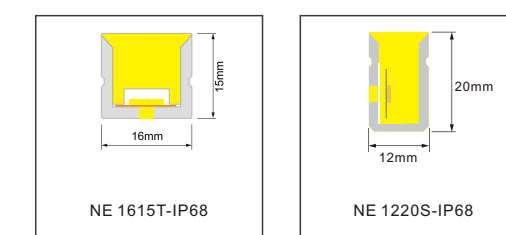

3D NEON

270° NEON

360° NEON

TOPVIEW

PU NEON

SIDEVIEW

RECESSED NEON

IP68 NEON

DOME HEAD

FOXTAIL LIGHT