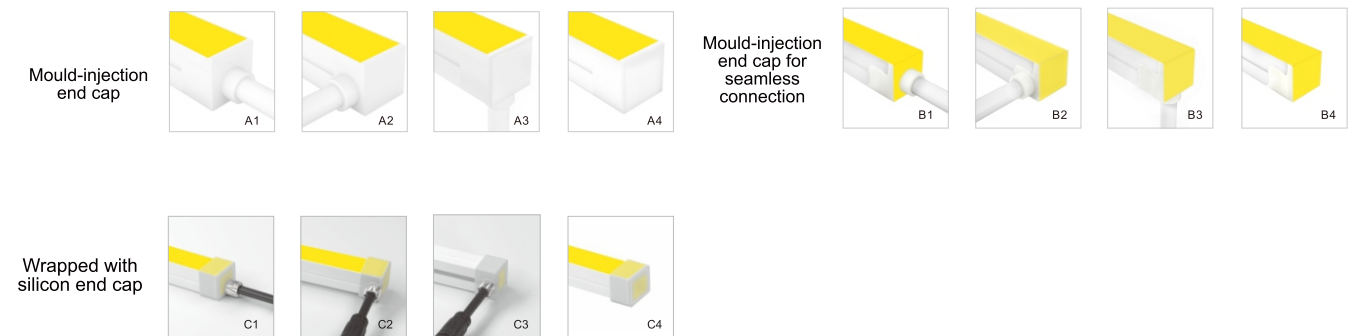

Cable Entry