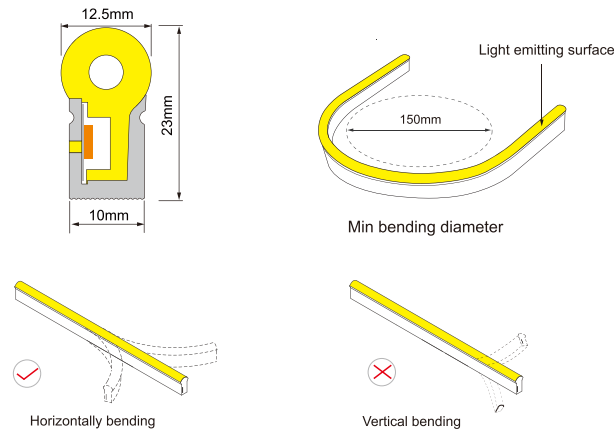

SIDE VIEW SERIES

NE 1023 Silicone neon lights

NE1023S-CV24-Wxx

Silicon neon flex NE1023S, Horizontal bending;

IP67 Rate, UV resistant, saltwater resistant and high temperature resistant;

Front/Side Cable Entry optional;

Does not interfere by Video/Audio systems nearby;

Constant current: max 25meters one end feed, without voltage drop.

- 2700K+6500K   ● RGB
- 1800K   ● 2200K   ● 2400K   ● 2700K   ● 3000K   ● 3500K
- 4000K   ● 4500K   ● 5000K   ● 5700K   ● 6000K   ● 6500K
- Red   ● Orange   ● Yellow   ● Green   ● Cyan   ● Blue
- Purple   ● Pink   ● Tiffany Blue   ● Marrs Green

Basic Parameters

Product:	NE 1023 Silicone neon lights
Material:	100% food-grade silicon
Size:	10*23mm (0.39"*0.91")
LED QTY/m:	120
Light emission:	180°
IP Rate:	IP67 with appropriately rated accessories
Warranty:	3years
Power Feed:	One/ Two end feed
Cable Out:	Front/ Side
Humidity:	0-95% non condensing

Dimension

Model	Voltage	Power	Max. length with power feed from one end (M)	Color	5W Lumens(lm/M)	10W Lumens(lm/M)	5W Efficacy (LM/w)	10W Efficacy (LM/w)	Unit cut (mm)	
NE1023S-CV24-RGB	CV24V	5/10W	5M	RGB	Red	55	100	11	10	62.5
				Green	155	300	31	30		
				Blue	25	60	5	6		
				RGB	80	150	16	15		

Dimension structure

Basic Parameters