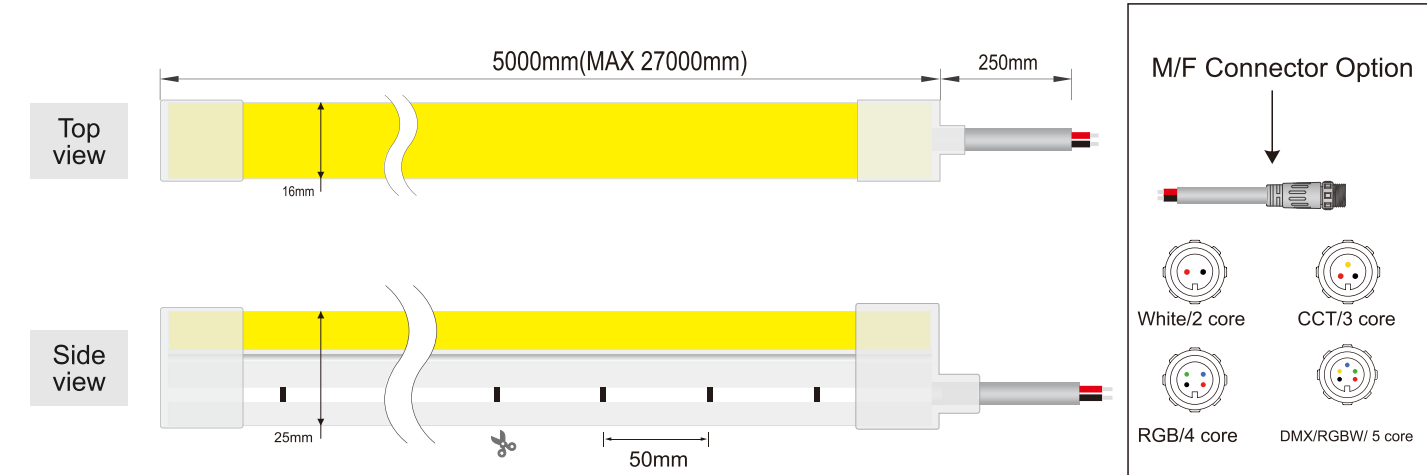

Dimension structure