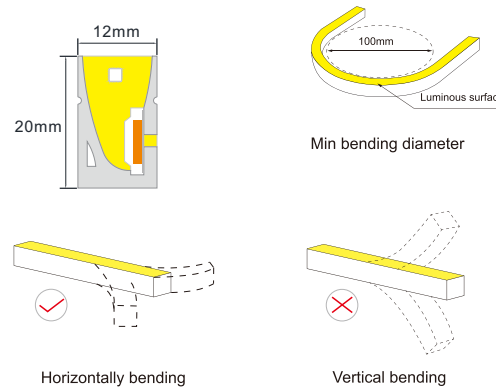

SIDE VIEW SERIES

NE 1220 Silicone neon lights

NE1220S-CV24-Wxx

Silicon neon flex NE1220S, Horizontal bending;
IP67 Rate, UV resistant, saltwater resistant and high temperature resistant;
Front/Side/Bottom Cable Entry optional;
Does not interfere by Video/Audio systems nearby;
Constant current: max 27meters one end feed, without voltage drop.

- 2700K+6500K   ● RGB   ● RGBW
- 1800K   ● 2200K   ● 2400K   ● 2700K   ● 3000K   ● 3500K
- 4000K   ● 4500K   ● 5000K   ● 5700K   ● 6000K   ● 6500K
- Red   ● Orange   ● Yellow   ● Green   ● Cyan   ● Blue
- Purple   ● Pink   ● Tiffany Blue   ● Marrs Green

Basic Parameters

Product:	NE 1220 Silicone neon lights
Material:	100% food-grade silicon
Size:	12*20mm (0.47"*0.79")
LED QTY/m:	120
Light emission:	120°
IP Rate:	IP67 with appropriately rated accessories
Warranty:	3years
Power Feed:	One/ Two end feed
Cable Out:	Front/ Side/ Bottom
Humidity:	0-95% non condensing

Dimension

Dimension structure

Basic Parameters

Model	Voltage	Power	CRI (Ra)	Color	5W			10W			Unit cut (mm)	
					Lumens(LM/M)	Efficacy (LM/W)	Max. length (M)	Lumens(LM/M)	Efficacy (LM/W)	Max. length (M)		
NE1220S-CV24-Wxx	CV/CC24V	5/10W	>90	2400K±100	155	31	27M	290	29	17M	50	
				2700K±100	150	30	27M	300	30	17M		
				3000K±100	155	31	27M	310	31	17M		
				3500K±200	175	35	27M	350	35	17M		
				4000K±300	170	34	27M	340	34	17M		
				5000K±300	170	34	27M	330	33	17M		
				6000K±300	168	34	27M	330	33	17M	50	
				Red	75	15	35M	160	16	23M		
				Green	200	40	27M	370	37	17M		
				Blue	35	7	27M	70	7	17M		
				Yellow	15	3	35M	30	3	23M		
				Pink	75	15	27M	150	15	17M		
				WW (2700K)	85	34	5M	170	34	5M		50
CW (6000K)	92.5	37	5M	185	37	5M						
CCT(WW+CW)	167.4	33.5	5M	353.5	35	5M						

Cable Entry

Accessories