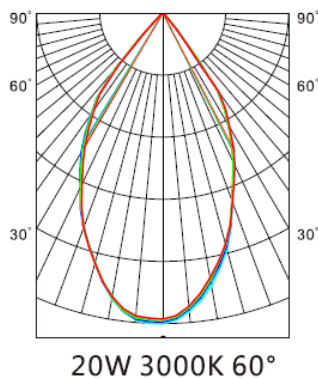

**2X20W Box recessed downlight
LP-BL11R-4**

Powered BY
TRIDONIC **OSRAM** **NICHIA** **EUCHIPS**

Technical data:

Twin Spot Dark Design Trimless LED Downlight

Selected LED chip with efficient driver, energy-saving with 50000 hours lifespan ,PC cover with high transmittance,offering uniform and comfortable light distribution ,Aluminum reflector offers high color rendering and visual comfort,good heat dissipation to extend the lifespan of the lamp,Housing material Aluminum surface treatment and powder coated

Lighting Area4-6square meters

Optics 60° beam angle

input voltage AC85-265V

Dimming Optional

LED power 2X20W

Luminous Flux 3200Lm

LED source CREE - COB LED 80lm per watt

Color temperature 3000K.4000K.5000K