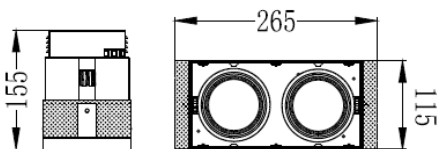

**2X20W Box recessed downlight
LP-BL11R-4**

Powered BY
TRIDONIC **OSRAM** **NICHIA** **EUCHIPS**

Technical data:

Twin Spot Dark Design Trimless LED Downlight

Selected LED chip with efficient driver, energy-saving with 50000 hours lifespan ,PC cover with high transmittance,offering uniform and comfortable light distribution ,Aluminum reflector offers high color rendering and visual comfort,good heat dissipation to extend the lifespan of the lamp,Housing material Aluminum surface treatment and powder coated

Lighting Area4-6square meters

Optics 60° beam angle

input voltage AC85-265V

Dimming Optional

LED power 2X20W

Luminous Flux 3200Lm

LED source CREE - COB LED 80lm per watt

Color temperature 3000K.4000K.5000K

Lifespan ≥50000h

Working temperature -30°~50°C

CE, IP43 Protection Class II

Finish White / Black

Dimension Square 265 x 115 x Height 155 mm

Driver body made of fire resistance ABS Material composed of Constant current power supply and intelligent integrated circuits PF>0.9