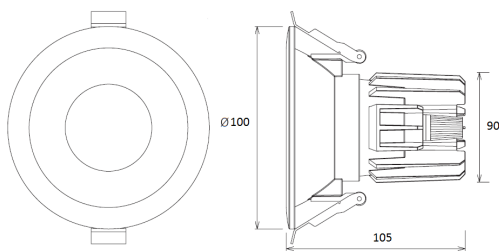

**RECESSED LED Black Downlight
LP-2025-12W**

Technical data

Optical Design Black Downlight

Indoor LED recessed downlight 12W unique design with an attractive outlook Spot with various Optics choosing different beam angles 15°/24°/38° Easy fixing Springs anti-glare deep recessed with double optical design allows you to focus illumination as per desired Lux Levels , using an additional PMMA Lens delivering perfect lighting effect this downlight provides functional and accent lighting. Used for various application shops, museums, art galleries, exhibition halls, libraries, and many other .The Bridgelux COB LED chip with a color rendering (CRI 90) creates low UGR . Body Finish Texture white .

Lighting Area 2-3Sqmt
Die cast aluminum body
input voltage 100-277V AC, 50-60Hz
LED power 12W-Light source Bridgelux COB
Luminous flux 3000K Total Lumens 1100lm±10%
Powered By Remote-driver
Lifespan ≥50000h
Working temperature -30°~45°C
CE, IP21, Protection Class I