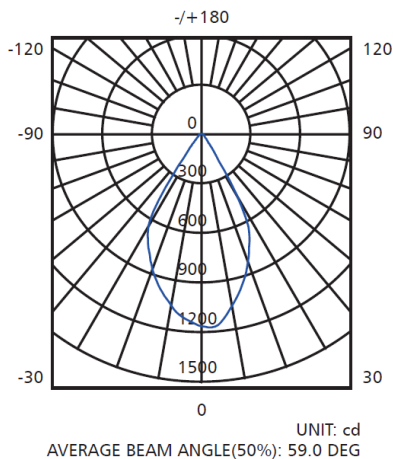

**RECESSED LED Black Downlight
LP-2025-12W**

Technical data

Optical Design Black Downlight

Indoor LED recessed downlight 12W unique design with an attractive outlook Spot with various Optics choosing different beam angles 15°/24°/38° Easy fixing Springs anti-glare deep recessed with double optical design allows you to focus illumination as per desired Lux Levels , using an additional PMMA Lens delivering perfect lighting effect this downlight provides functional and accent lighting. Used for various application shops, museums, art galleries, exhibition halls, libraries, and many other .The Bridgelux COB LED chip with a color rendering (CRI 90) creates low UGR . Body Finish Texture white .