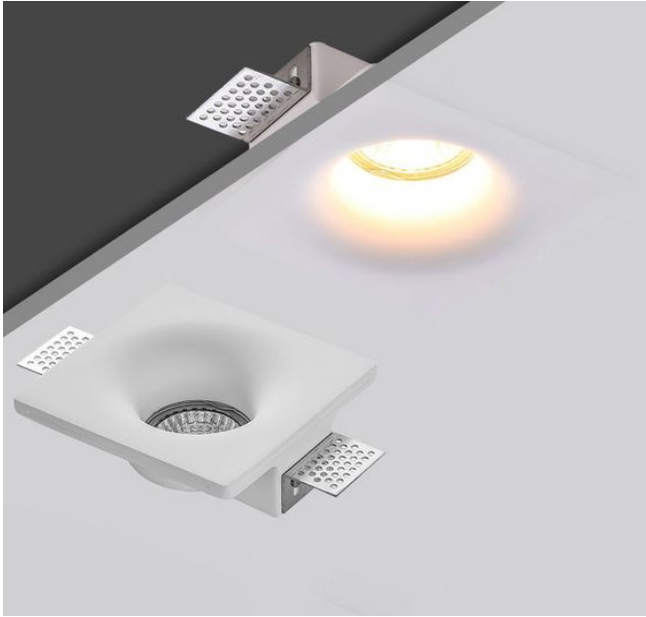

TRIMLESS GYPSUM DOWNLIGHT

PLASTER IN RECESSED DOWNLIGHT

The Level combines the minimalistic and soft edge design approaches from Brick In The Wall. The seamless light fixture seems to float across the ceiling, only to disappear gently into the architecture. The minimalistic design continues into the lamp unit invisible Clear plastic ring.

The recessed lamp source offers glare free visual comfort, and is ideally suited for energy efficient LED retrofit lamps. The fully paintable Level range is without any doubt a great addition to your interior design, and demonstrates our approach to the art of the 'invisible integration of light'.

Lighting Area 3-4square meters

LED power: 12W

Dalli Dimmable (Option)

LED Module :12W -1200 Lumens

Dimension 120*120*45mm (Square)

Dimension Diameter 100mm (Round)

Color temperature 3000K/4000K 1200lm

Lamp Body Material:Gypsum

Body Colour: White (Paintable)

Working temperature -30°~50°C

Protection Grade IP20 Class II CE

Make: Lume-plus LP-DLGL120/10012W

45

120

120