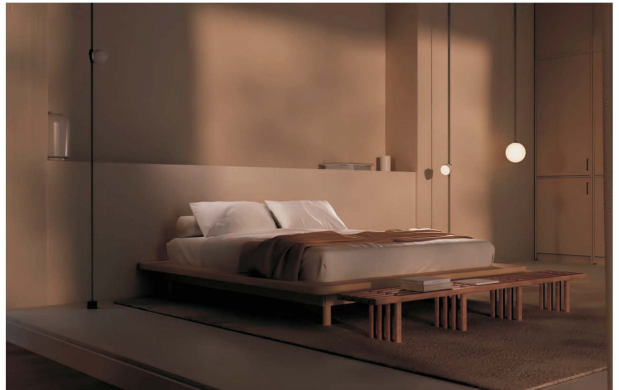

Flexible Track Light System : Where Light Meets Art

Creative flexible, fabric track system design
Merges materiality, lighting and building
Shaping atmospheres
Evoking and emotional response,
and the sense of happiness