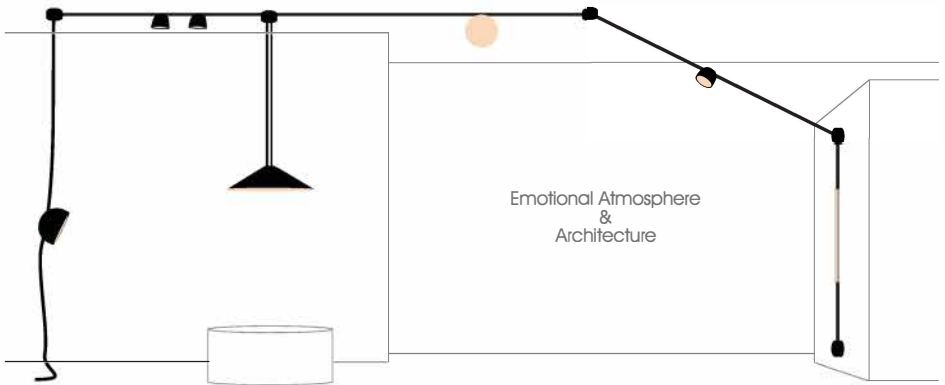

NEW ERA LIGHTING

Flexible Track Light System