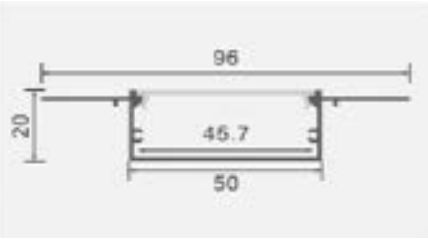

RECESSED MOUNT PLASTER BOARD MERGEIN LINEAR LIGHT MERGEIN LPK5615F

ULTRA FAST & EFFORTLESS INSTALLATION

lumeplus
www.lume-plus.com

Powered BY
TRIDONIC **OSRAM** **NICHIA** **EUCHIPS**

- Certification

Merge-in is a recessed linear profile made of extruded aluminum housing with a protective silver anodized finish, capped with a flush frosted lens. This linear LED with Double Row Flexible strip is designed to produce a uniform distribution of diffused light in Gypsum Ceilings and walls Merge-in is suitable for wall and ceiling linear light designs.