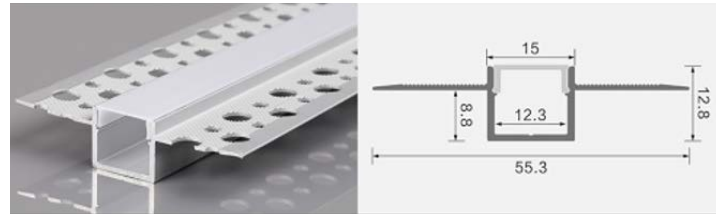

Dimension of Models