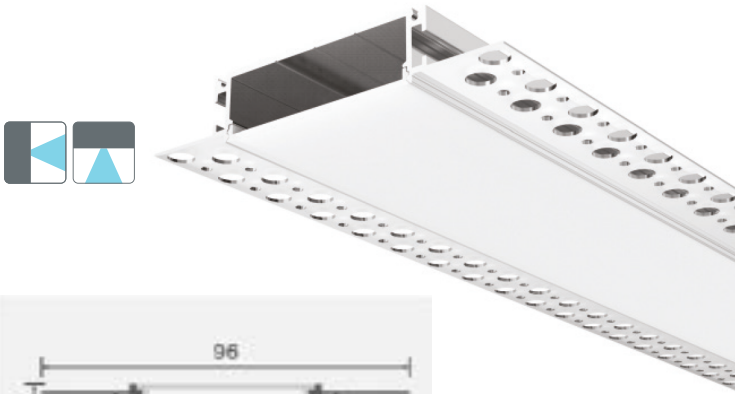

RECESSED MOUNT PLASTER BOARD MERGEIN LINEAR LIGHT MERGEIN LPK5615F

ULTRA FAST & EFFORTLESS INSTALLATION

lumeplus
www.lume-plus.com

Powered BY
TRIDONIC **OSRAM** **NICHIA** **EUCHIPS**

- Certification

Merge-in is a recessed linear profile made of extruded aluminum housing with a protective silver anodized finish, capped with a flush frosted lens. This linear LED with Double Row Flexible strip is designed to produce a uniform distribution of diffused light in Gypsum Ceilings and walls Merge-in is suitable for wall and ceiling linear light designs.

The LED Strips is complemented with dimmable, energy-efficient, SMD 2835 CRI85-90 DC24Vdc 144 LED Per Mt producing high CRI. The bright LED light source from 3000K to 6500K. The lighting system can be conveniently controlled with wall touch panels, and smart app options. Perfect fit for use in residential and commercial spaces delivering ambient lighting as well as decorative illumination.

Dimension of Models

ELECTRICAL

Input-DC 24 V - 14 W/Mt- 160lm/W power Supply
Standard switching Lumeplus Driver Class 2 Dimmable
20KHZ Ltech /Tridonic Driver Dimming 0%-100%
Operating temp -35°C to + 45°C

CONTROLS

Wireless touch Panels and mobile App Range transmits RF in 50m range Multi-zone or Individual zone options for color and brightness color tuning, & light mode with memory saving options.