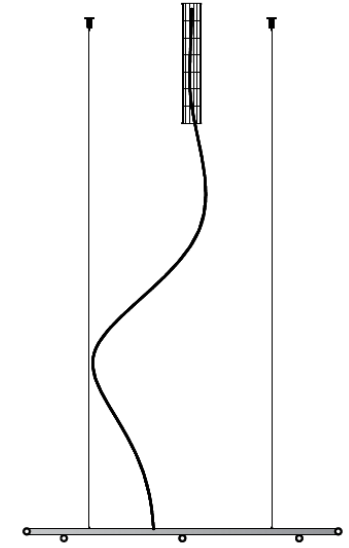

Technical Drawing

SIDE VIEW

PROJECT NAME :

INSTALLATION AREA :

CUSTOMER CONFIRMATION :

Model No	LPCHS4
Fixture Type	PENDANT
Dimension	L2000*B800
Finish	
Weight	
Quantity	
Light Source	Built-in LED
Standard	CE

REV NO	REV DATE	DESCRIPTION
REVISIONS		

CLIENT

Drawn by	MH
Checked by	AX
Proportion	
Date	

Length in : MM