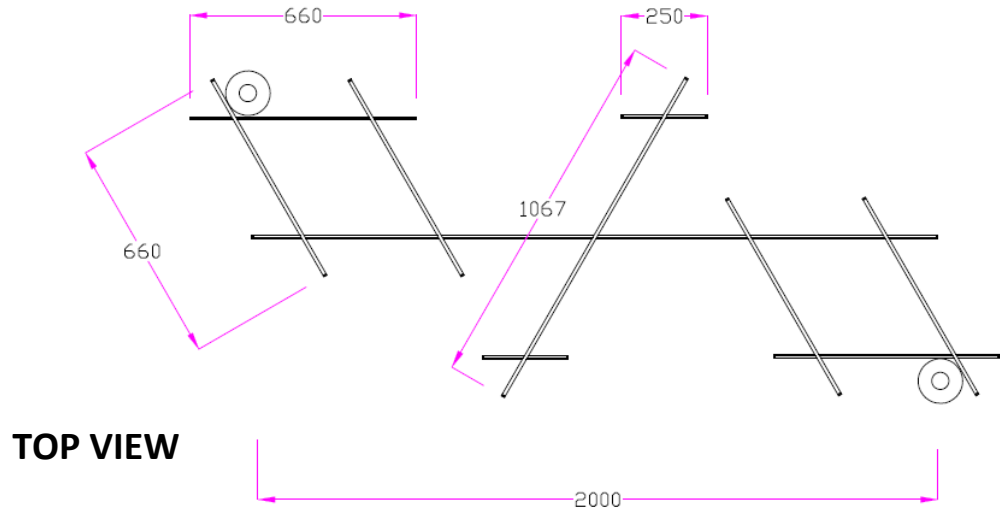

Technical Drawing

TOP VIEW