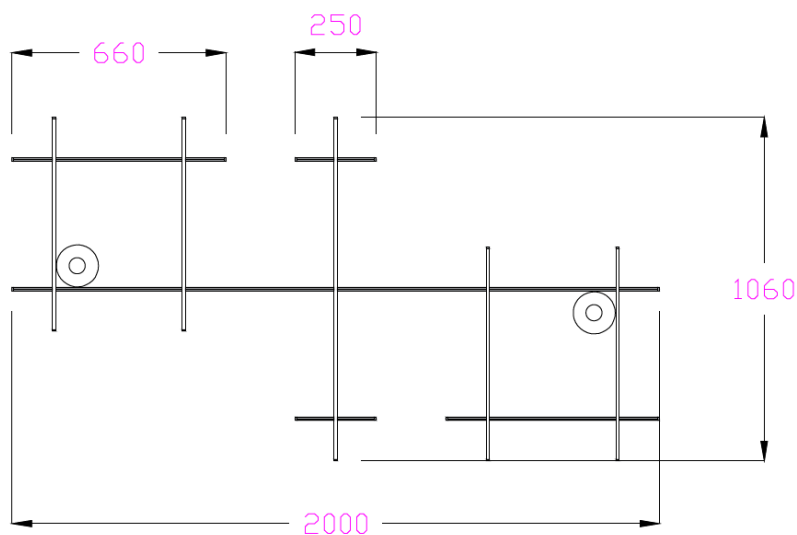

Make: Lumeplus LPCHS3

Polar diagram