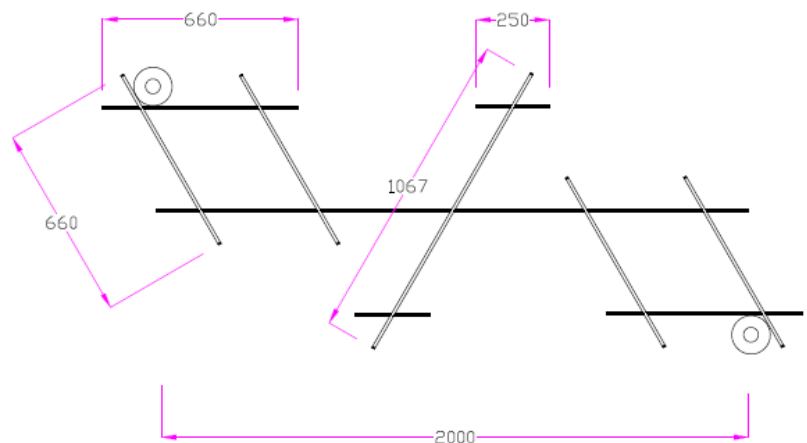

Make: Lumeplus LPCHS4

Polar diagram