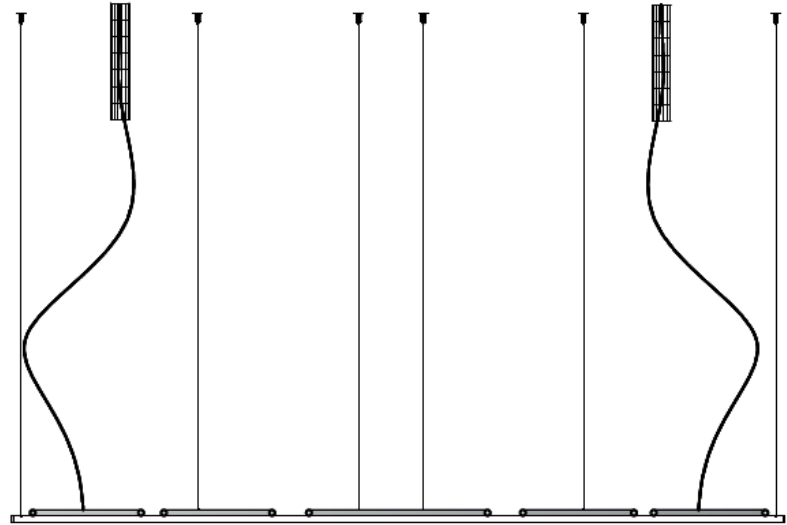

Technical Drawing

FRONT VIEW

PROJECT NAME :

INSTALLATION AREA :

CUSTOMER CONFIRMATION :

Model No	LPCHS4
Fixture Type	PENDANT
Dimension	L2000*B800
Finish	
Weight	
Quantity	
Light Source	Built-in LED
Standard	CE

REV NO	REV DATE	DESCRIPTION
REVISIONS		

CLIENT

Drawn by	MH
Checked by	AX
Proportion	
Date	

Length in : MM