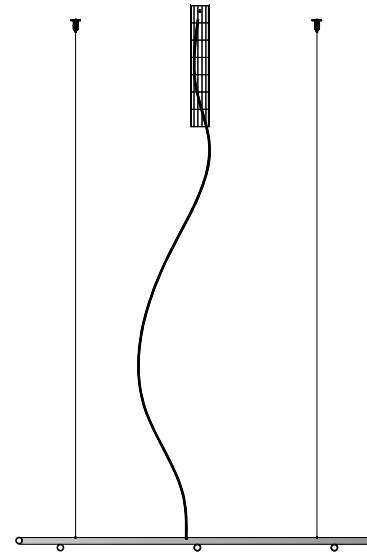

Technical Drawing

SIDE VIEW

PROJECT NAME :

INSTALLATION AREA :

CUSTOMER CONFIRMATION :

Model No	LPCHS3
Fixture Type	PENDANT
Dimension	L2000*B1060
Finish	
Weight	
Quantity	
Light Source	Built-in LED
Standard	CE

REV NO	REV DATE	DESCRIPTION
REVISIONS		

CLIENT

Drawn by	MH
Checked by	AX
Proportion	
Date	

Length in : MM