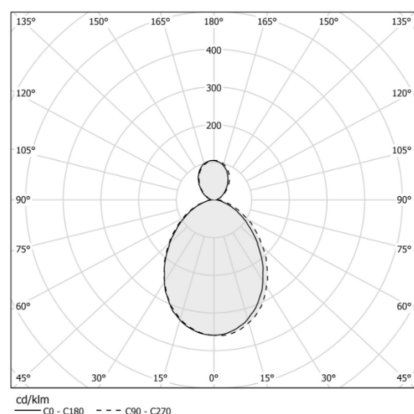

Make: Lumeplus LPCHS3

Polar diagram