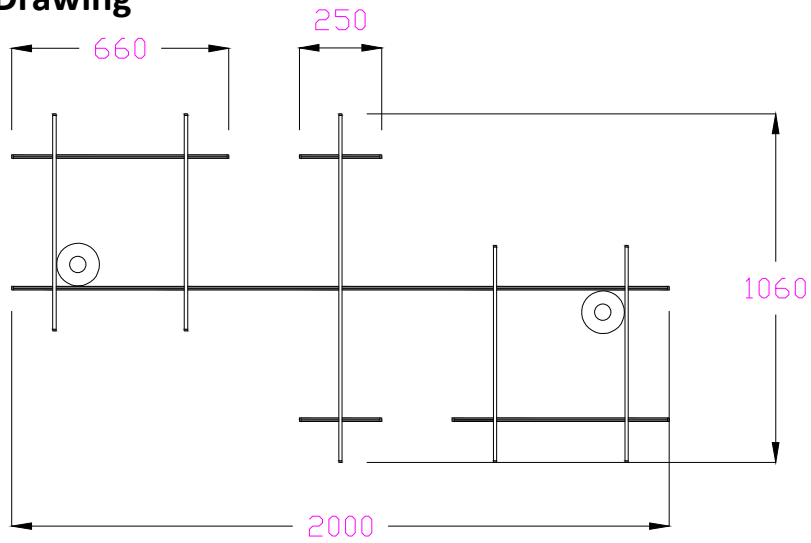

Technical Drawing

TOP VIEW