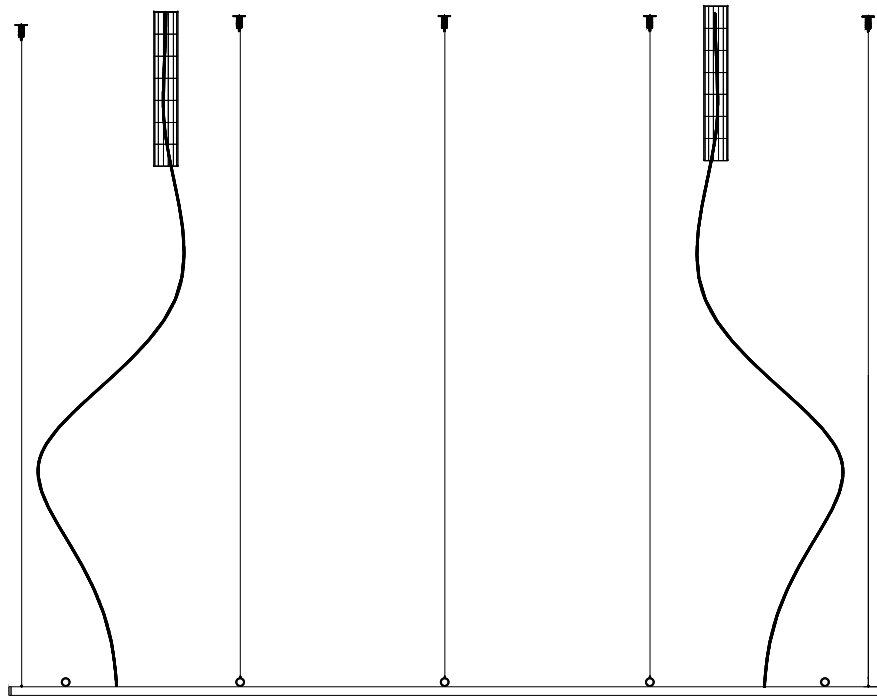

Technical Drawing

FRONT VIEW

PROJECT NAME :

INSTALLATION AREA :

CUSTOMER CONFIRMATION :

Model No	LPCHS3
Fixture Type	PENDANT
Dimension	L2000*B1060
Finish	
Weight	
Quantity	
Light Source	Built-in LED
Standard	CE

REV NO	REV DATE	DESCRIPTION
REVISIONS		

CLIENT

Drawn by	MH
Checked by	AX
Proportion	
Date	

Length in : MM