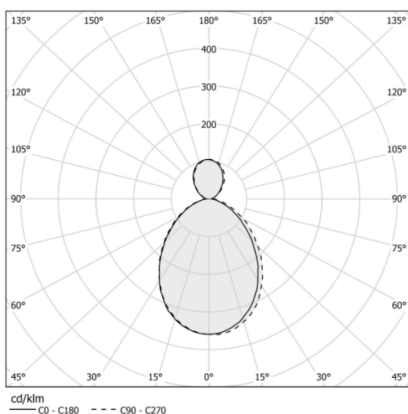

Make: Lumeplus LPCHS4

Polar diagram