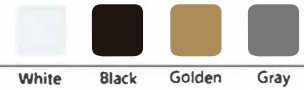

alexa

Алиса

matter

86 Type Wi-Fi+BLE Switch

Wi-Fi+BLE

1 Gang 1 Way Touch Switch
Wi-Fi+BLE

2 Gang 1 Way Touch Switch
Wi-Fi+BLE

3 Gang 1 Way Touch Switch
Wi-Fi+BLE