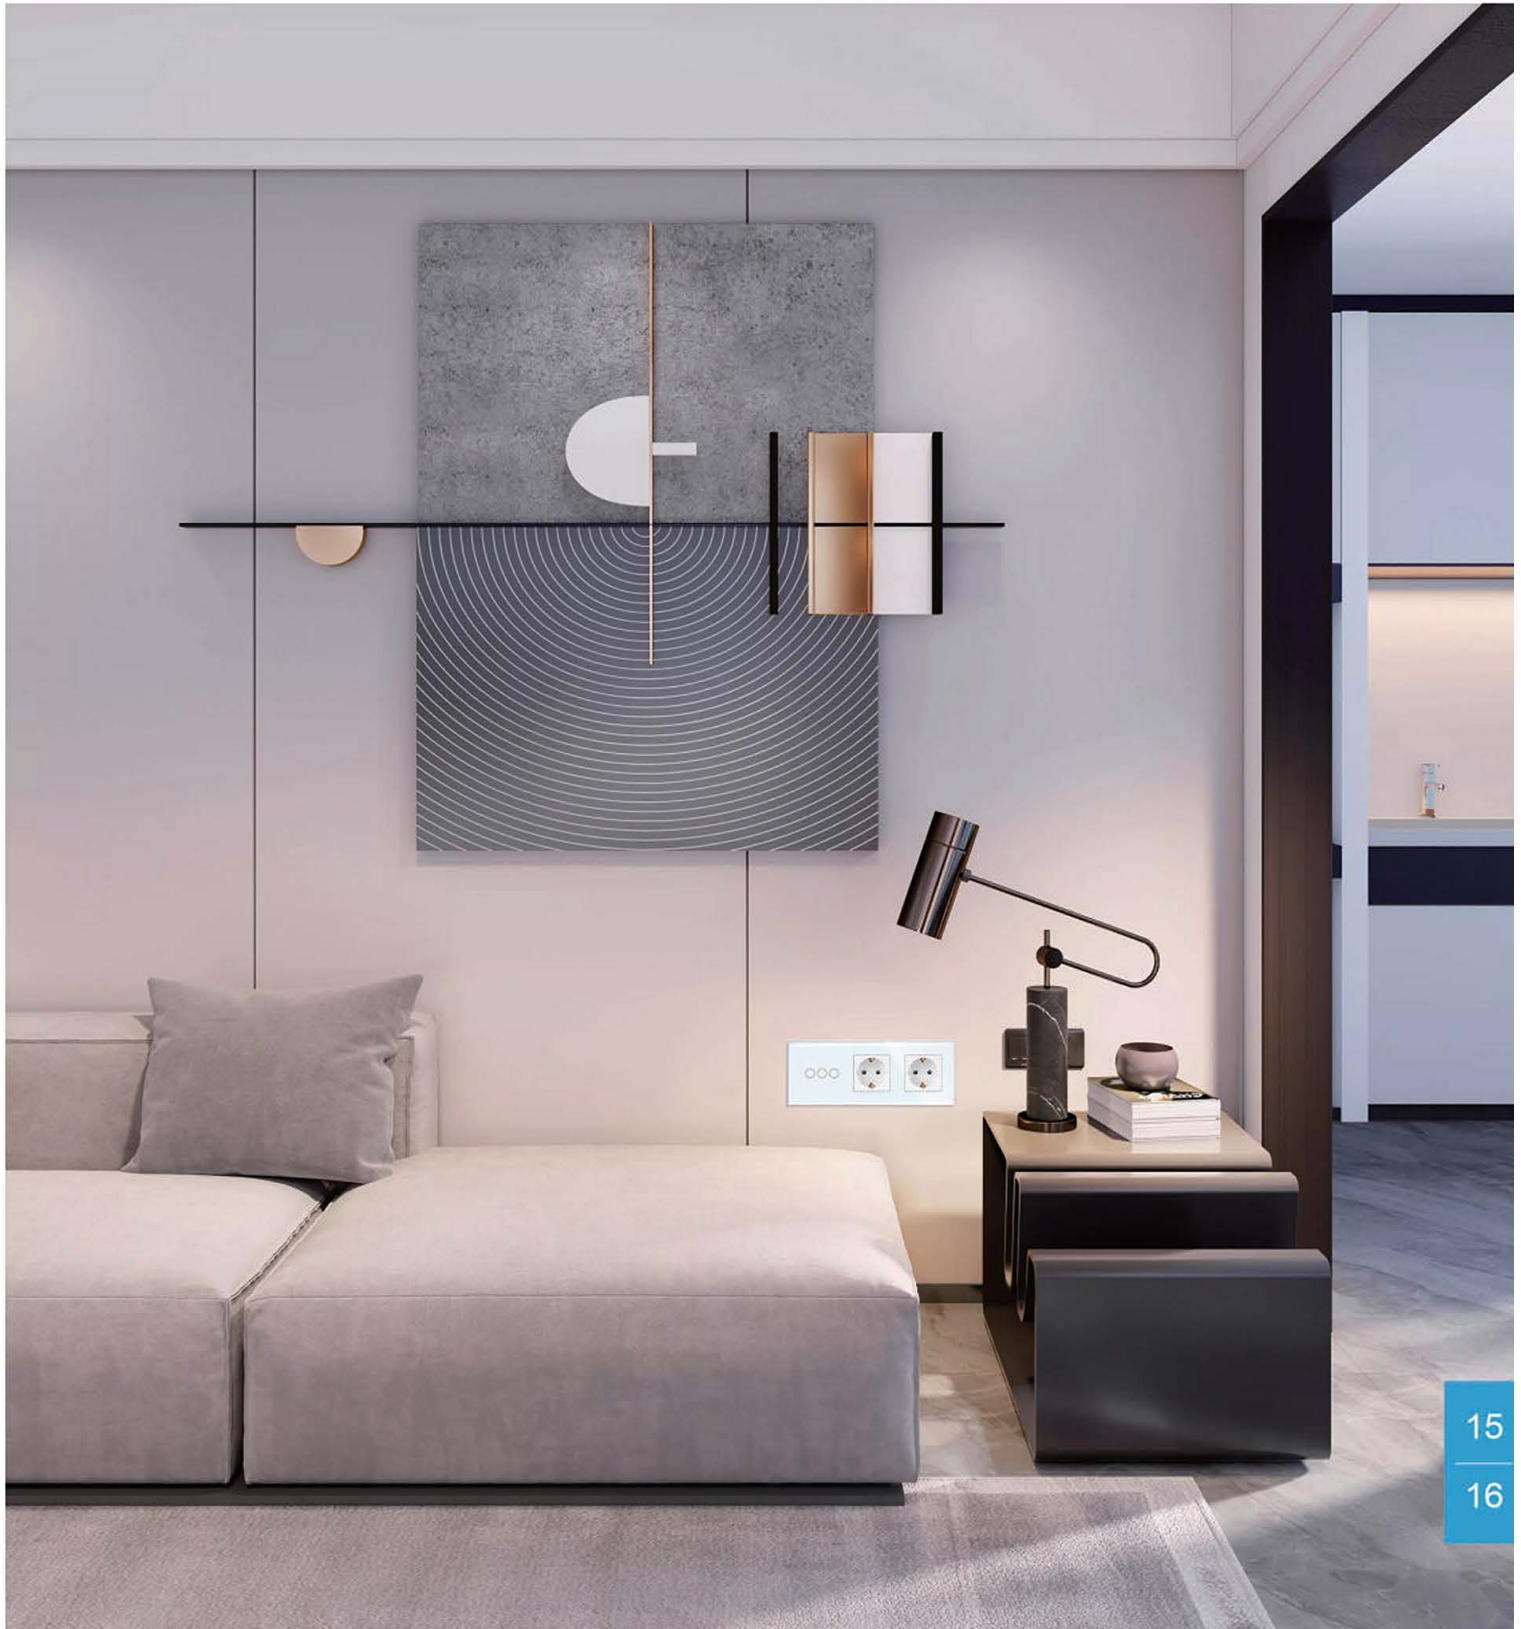

Double Wi-Fi 16A EU Socket

Double Wi-Fi 13A British Socket

Double Wi-Fi 13A Multi Socket

Double Wi-Fi 16A French Socket

Switch & Socket

A technological jewel, as pure as a diamond. Transforming normal everyday, gestures into special moments of pleasure.