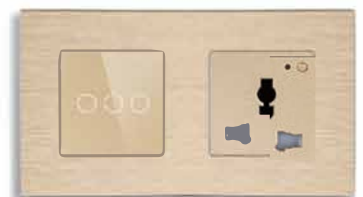

White Black Golden

1 Gang + 2 Gang Touch Switch
Wi-Fi+BLE/ ZigBee

1 Gang + 3 Gang Touch Switch
Wi-Fi+BLE/ ZigBee

3 Gang + 3 Gang Touch Switch
Wi-Fi+BLE/ ZigBee

1 Gang + 3 Gang Touch Switch
Wi-Fi+BLE/ ZigBee

3 Gang + 3 Gang Touch Switch
Wi-Fi+BLE/ ZigBee

Smart Switch & Socket

1 Gang + 16A EU Socket
Wi-Fi+BLE/ ZigBee

3 Gang + 16A EU Socket
Normal/ Wi-Fi+BLE/ ZigBee

3 Gang + 13A Multi Socket
Normal/ Wi-Fi+BLE/ ZigBee

1 Gang + 13A British Socket
Normal/ Wi-Fi+BLE/ ZigBee

Smart Switch Module

size:51*48*19mm

WiFi Bluetooth

1 Gang 1 Way Relay Wi-Fi+BLE

2 Gang 1 Way Relay Wi-Fi+BLE

Curtain Relay Wi-Fi+BLE

1 Gang Dimmer Relay Wi-Fi+BLE