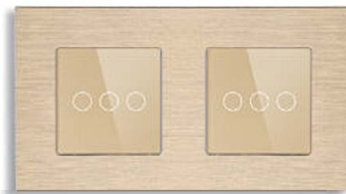

Curtain Switch
Wi-Fi+BLE/ ZigBee

Aluminum Socket

Wi-Fi 16A EU Socket

Wi-Fi 16A French Socket

Wi-Fi 13A Multi Socket

Wi-Fi 13A British Socket

Double Frame Smart Switch

Aluminum Frame Switch

White Black Golden

1 Gang + 2 Gang Touch Switch
Wi-Fi+BLE/ ZigBee

1 Gang + 3 Gang Touch Switch
Wi-Fi+BLE/ ZigBee

3 Gang + 3 Gang Touch Switch
Wi-Fi+BLE/ ZigBee

1 Gang + 3 Gang Touch Switch
Wi-Fi+BLE/ ZigBee

3 Gang + 3 Gang Touch Switch
Wi-Fi+BLE/ ZigBee

Smart Switch & Socket

1 Gang + 16A EU Socket
Wi-Fi+BLE/ ZigBee

3 Gang + 16A EU Socket
Normal/ Wi-Fi+BLE/ ZigBee

3 Gang + 13A Multi Socket
Normal/ Wi-Fi+BLE/ ZigBee