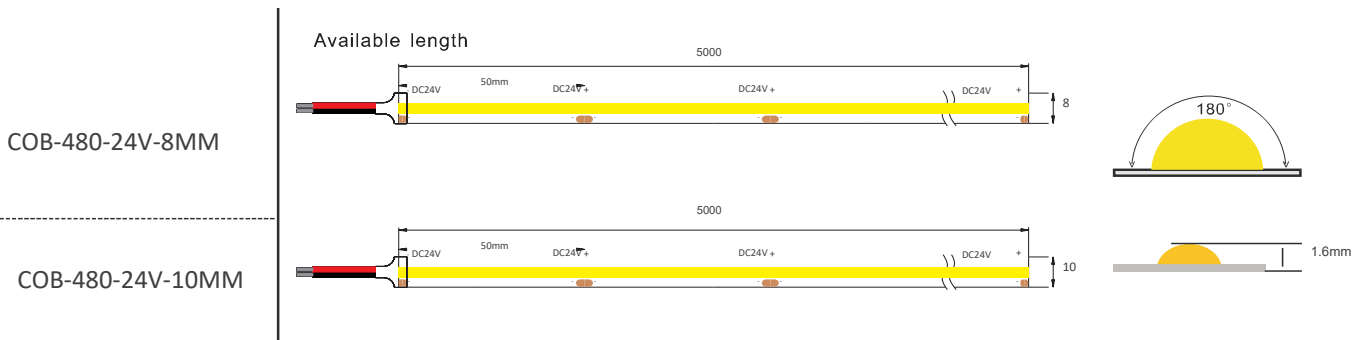

FLEXI COB SPOTLESS LIGHT ON GLOSSY SURFACE 3000K-5000K
No Spot reflection on Glossy /Mirror Surfaces

ELECTRICAL CHARACTERISTICS

Power	12W
Supply Voltage	24V DC
Supply Current	0.6753 A
Operating Temp	-40~+50°C
Control	0-10 V/DMX/DALI
Qty/Length of tested products	1 x 1000 mm
Connection	Male/female connectors

LIGHTOUTPUT

efficacy (lm/W)	100.00 lm/W
Luminous flux	1200 lm/m
Beam angle	180°

COLOUR/TEMPERATURE CHARACTERISTICS

Correlated Colour Temp (CCT)	3000K-5000K
Colour Rendering Index (CRI, Ra)	80.8
Chromaticity coordinates (CIE 1931 - x,y)	0.3828, 0.3799

PHYSICAL CHARACTERISTICS

Section Dimensions	W = 8 mm / H = 1.5 mm
LED Pitch	23.80 mm
Mounting	Clip
IP Rating	IP 20 - 68
Profile Colour	Anodized Aluminum