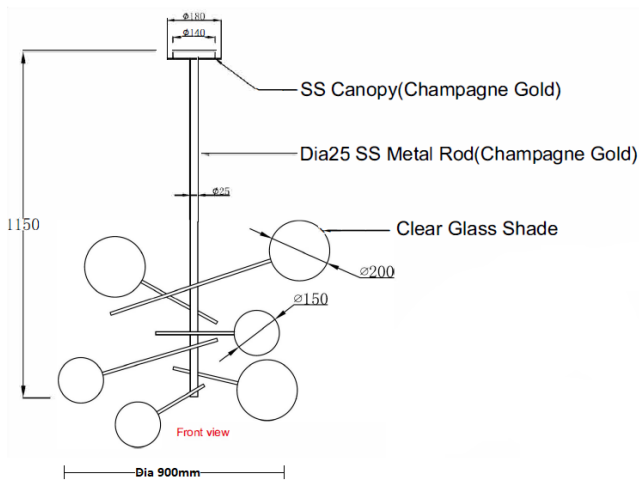

BOLLE GLASS METAL BRANCHES
LP-011211-06 X 8W

Technical data

Bolle Glass Metal Branches

The new Bolle pendants are very contemporary and dramatic in appearance and are the epitome of mid-century design. The Pendant features arms that are adjustable that allow you to manoeuvre the arms to suit the space and create your own unique design, perfect for creating a statement piece in any room. The multi-arm pendants come with a total of a 1.8 meter stage rod which can be divided into a 600mm, 500mm 400mm, 300mm rod perfect for void areas or a 60mm CTC rod for lower ceilings. The 4 light has four 150mm glass shades, the 6 light has two 200mm and four 150mm shades, available in a matte black or solid brass, with hand blown glass that provides clarity of light.

Lighting Area 3-4 square meters

Optics 360°

Input voltage AC85-240V

LED power Max 25W

LED source G9 Bulb

Color temperature 3000K/4000K

Dimension Dia 60mm*H60mm

Lifespan ≥25000h

Working temperature -30°~50°C

IP20 Protection Class I I CE

Holder E27 Socket Copper - Brass-Black Finish

Make Lumeplus LP-011211-06 X 8W