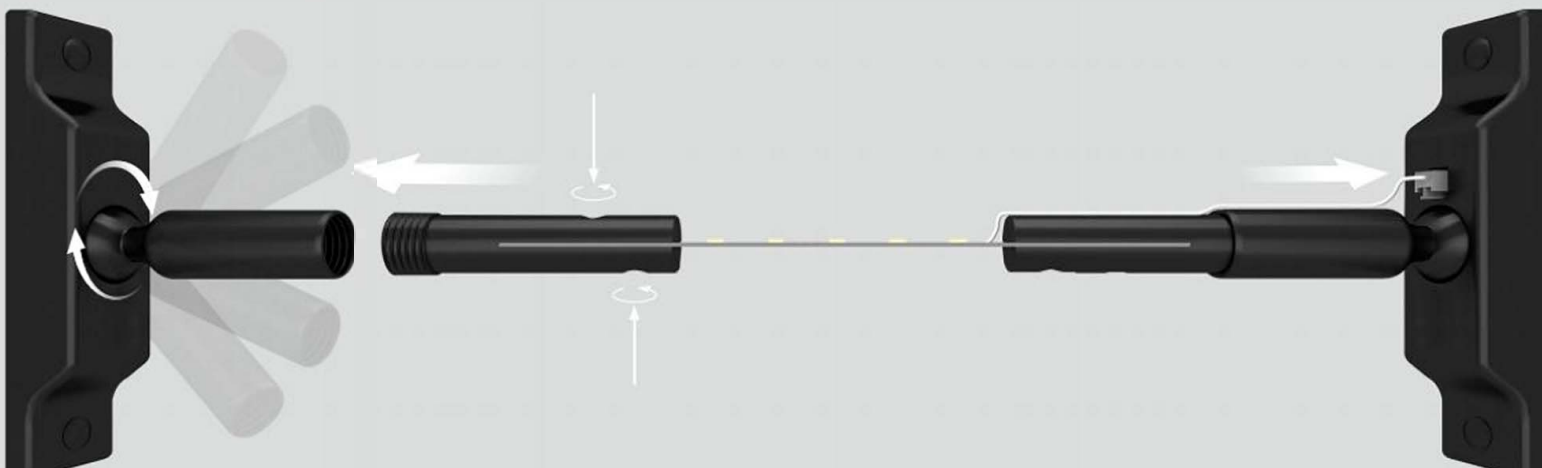

www.lume-plus.com

Adjustable Wall Wash

- LP-06A: Lmax=9M; 13.5W/m; DC24V
- LP-06B: Lmax=9M; 10W/m; DC24V
- LP-12C: Lmax=7M; 8.7W/m; DC24V
- LP-20C: Lmax=5M; 8.7W/m; DC24V
- LP-06D: AC220-240V; Driverless

Parameters

Model	LP'-06B	LP'-06D	LP-06A	LP'-12C	LP'-20C
Length	6M	6M	6M	12M	20M
Lighting source					
Cutting Unit	62.5mm	250mm	50mm	50mm	50mm
Input voltage	DC24V	AC220~240V 50/60Hz	DC24V	DC24V	DC24V
CCT					
CRI	>90	>80	>90	>90	>90
Typ. power	10W/m	12W/m	13.5W/m	8.7W/m	8.7W/m
Lumens	1000LM/m	1100LM/m	1320LM/m	890LM/m	890LM/m
Color					