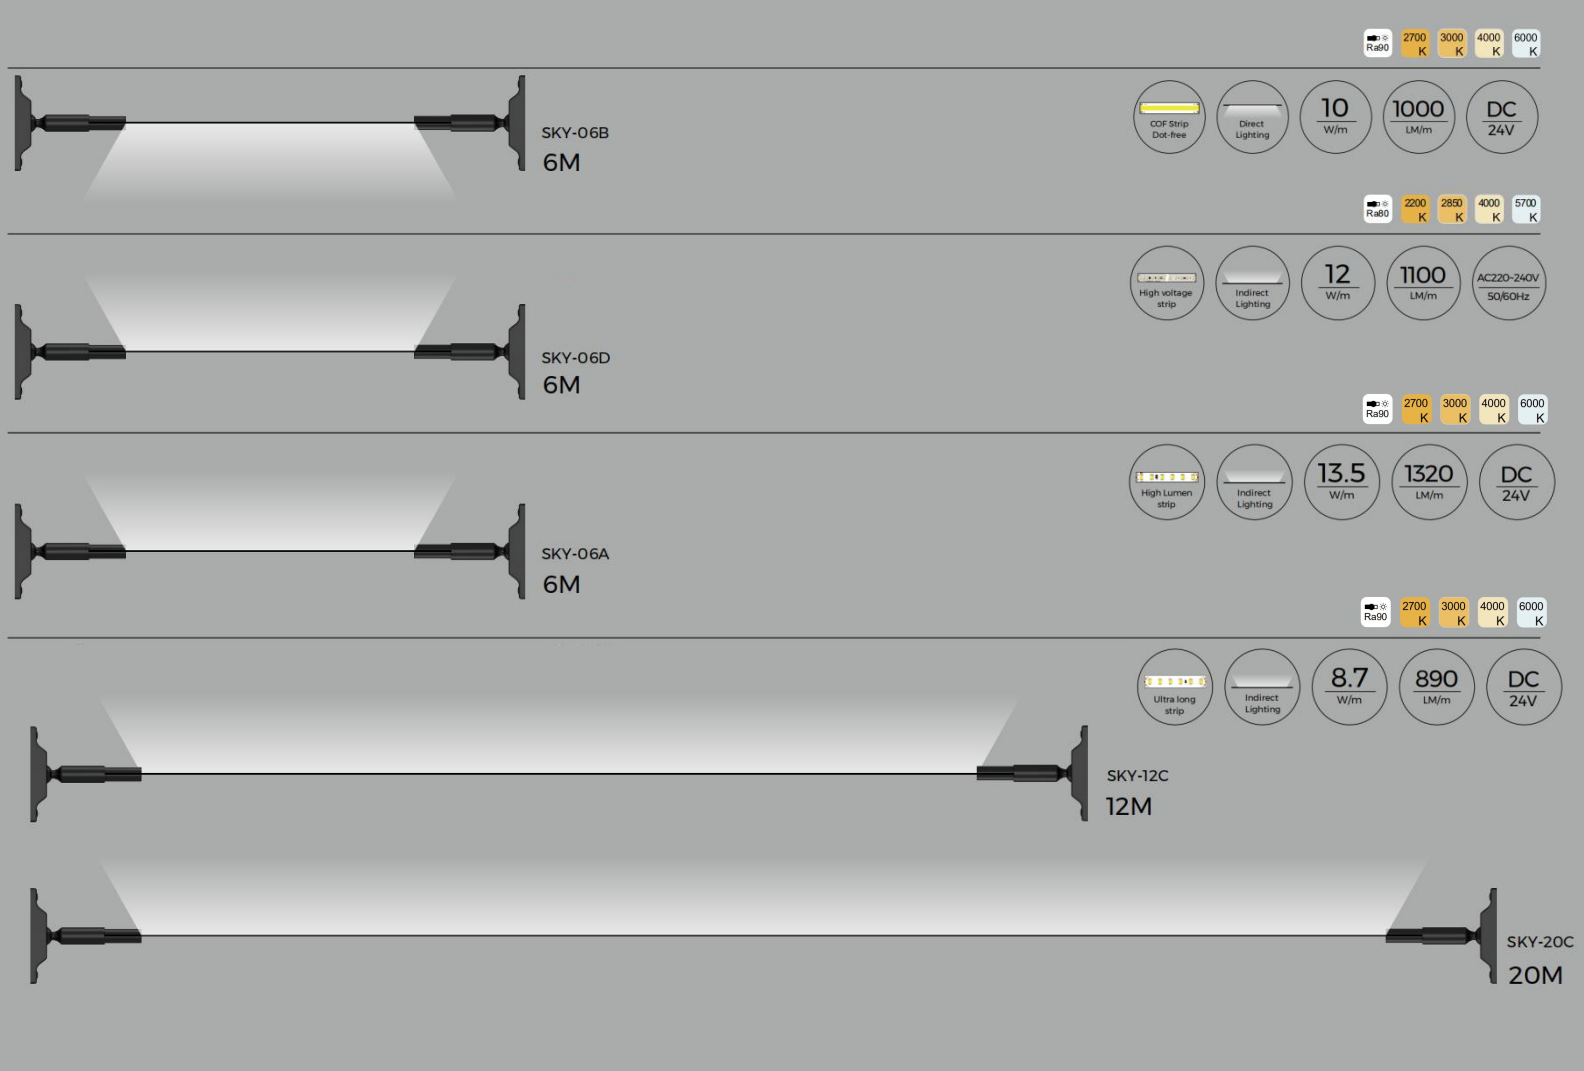

www.lume-plus.com

Adjustable Wall Wash

- LP-06A: Lmax=9M; 13.5W/m; DC24V
- LP-06B: Lmax=9M; 10W/m; DC24V
- LP-12C: Lmax=7M; 8.7W/m; DC24V
- LP-20C: Lmax=5M; 8.7W/m; DC24V
- LP-06D: AC220-240V; Driverless

Parameters

Model	LP'-06B	LP'-06D	LP-06A	LP'-12C	LP'-20C
Length	6M	6M	6M	12M	20M
Lighting source					
Cutting Unit	62.5mm	250mm	50mm	50mm	50mm
Input voltage	DC24V	AC220~240V 50/60Hz	DC24V	DC24V	DC24V
CCT					
CRI	>90	>80	>90	>90	>90
Typ. power	10W/m	12W/m	13.5W/m	8.7W/m	8.7W/m
Lumens	1000LM/m	1100LM/m	1320LM/m	890LM/m	890LM/m
Color					