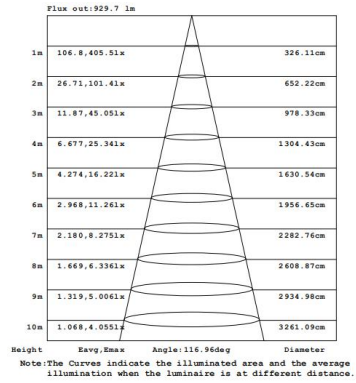

www.lume-plus.com

Adjustable Wall Wash

- LP-06A: Lmax=9M; 13.5W/m; DC24V
- LP-06B: Lmax=9M; 10W/m; DC24V
- LP-12C: Lmax=7M; 8.7W/m; DC24V
- LP-20C: Lmax=5M; 8.7W/m; DC24V
- LP-06D: AC220-240V; Driverless

Parameters

Model	LP'-06B	LP'-06D	LP-06A	LP'-12C	LP'-20C
Length	6M	6M	6M	12M	20M
Lighting source					
Cutting Unit	62.5mm	250mm	50mm	50mm	50mm
Input voltage	DC24V	AC220~240V 50/60Hz	DC24V	DC24V	DC24V
CCT					
CRI	>90	>80	>90	>90	>90
Typ. power	10W/m	12W/m	13.5W/m	8.7W/m	8.7W/m
Lumens	1000LM/m	1100LM/m	1320LM/m	890LM/m	890LM/m
Color					