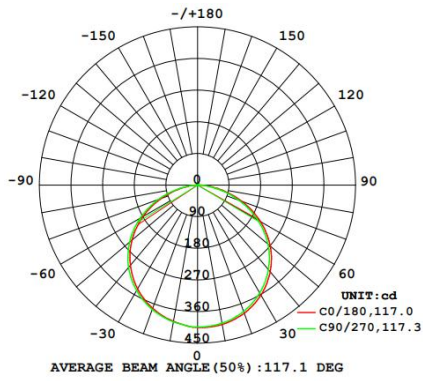

www.lume-plus.com

Adjustable Wall Wash

- LP-06A: Lmax=9M; 13.5W/m; DC24V
- LP-06B: Lmax=9M; 10W/m; DC24V
- LP-12C: Lmax=7M; 8.7W/m; DC24V
- LP-20C: Lmax=5M; 8.7W/m; DC24V
- LP-06D: AC220-240V; Driverless

Parameters

Model	LP'-06B	LP'-06D	LP-06A	LP'-12C	LP'-20C
Length	6M	6M	6M	12M	20M
Lighting source					
Cutting Unit	62.5mm	250mm	50mm	50mm	50mm
Input voltage	DC24V	AC220~240V 50/60Hz	DC24V	DC24V	DC24V
CCT					
CRI	>90	>80	>90	>90	>90
Typ. power	10W/m	12W/m	13.5W/m	8.7W/m	8.7W/m
Lumens	1000LM/m	1100LM/m	1320LM/m	890LM/m	890LM/m
Color					