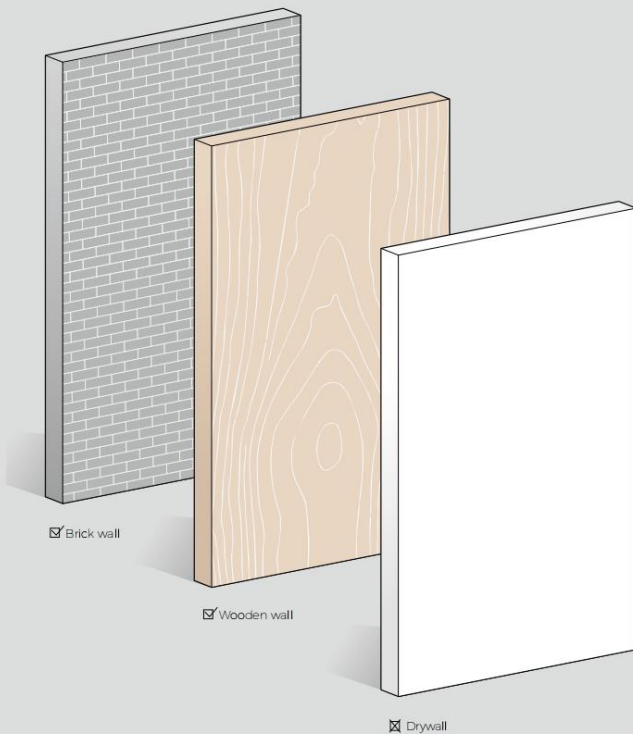

www.lume-plus.com

Adjustable Wall Wash

- LP-06A: Lmax=9M; 13.5W/m; DC24V
- LP-06B: Lmax=9M; 10W/m; DC24V
- LP-12C: Lmax=7M; 8.7W/m; DC24V
- LP-20C: Lmax=5M; 8.7W/m; DC24V
- LP-06D: AC220-240V; Driverless

Parameters

Model	LP'-06B	LP'-06D	LP-06A	LP'-12C	LP'-20C
Length	6M	6M	6M	12M	20M
Lighting source					
Cutting Unit	62.5mm	250mm	50mm	50mm	50mm
Input voltage	DC24V	AC220~240V 50/60Hz	DC24V	DC24V	DC24V
CCT					
CRI	>90	>80	>90	>90	>90
Typ. power	10W/m	12W/m	13.5W/m	8.7W/m	8.7W/m
Lumens	1000LM/m	1100LM/m	1320LM/m	890LM/m	890LM/m
Color					