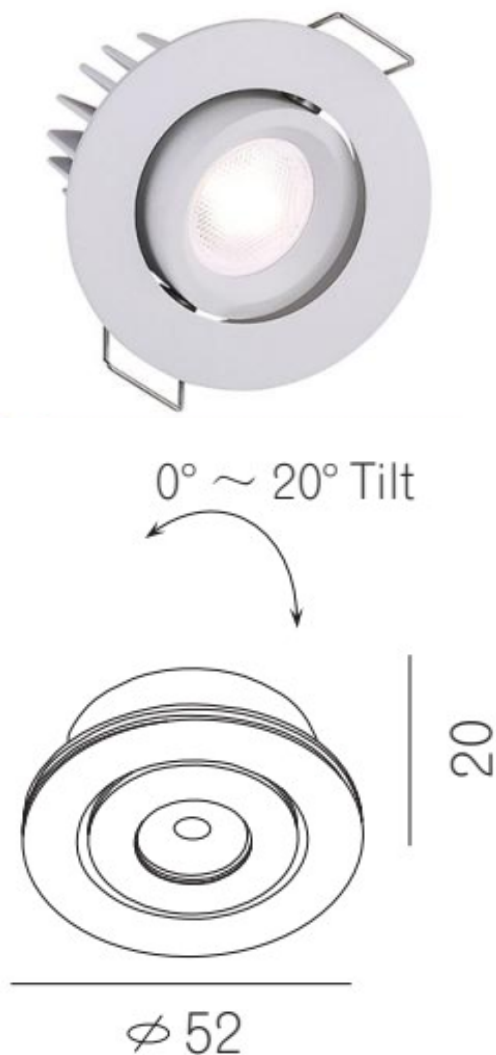

**ADJUSTABLE NARROW SPOT
LP5020S**

**Specially Designed for Narrow Cove,
Cove Dimensions wide 50 mm X Height
20mm LED Spot 10°**

Optical Narrow beam Recessed Adjustable LED Spot

Tiny and fine appearance, simple and exquisite appearance style, excellent quality. Small size and high power, only 40mm in diameter. Its small and exquisite design meets the installation requirements of a small space. Samsung 3535 as LED source with CRI>90, the objects can be clearly displayed with LED Chips of high CRI, and this provides people with wonderful visual enjoyment.

Lighting Area 1-2 Sqmts Depending on mounting height
LED power: 3W

Lumens 177.3lm CRI 80

Optics Lens 15°/30°/45°beam angle

LED source : CREE/ BRIDGELUX

Color temperature 2400K, 2700K,3000K,4000K.

Input voltage AC85-265V

Lifespan ≥30000h

Working temperature -30°~45°C

Material Aluminum

Finish Texture White/black

Protection Grade IP20 Class II CE

Dimension Diameter Ø50 × 20mm

Remote Driver body made of fire resistant ABS Material.

Composed of Constant current power supply and intelligent integrated circuits PF>0.95 Flicker<15%

Make: Lume-plus LP5020S ADJUSTABLE NARROW SPOT