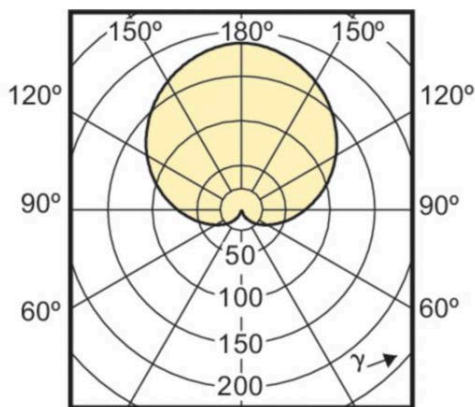

**COB 9W LED PENDANT
LPST223-9W**