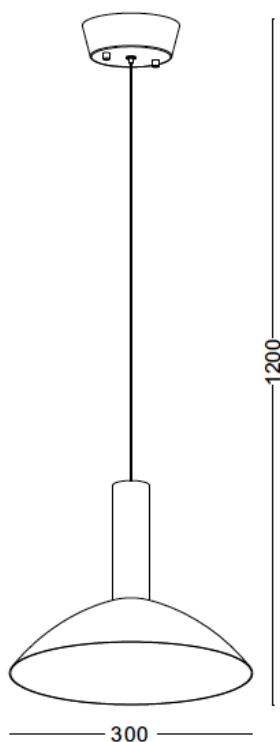

**COB 9W LED PENDANT
LPST223-9W**

(cd/1000lm) 0°

Technical data

HELIOS Black COB LED Pendant

Impressive look of the HELIOS Black pendant light will be memorable for all who have the privilege of seeing it suspended overhead. Crafted from high quality metal the concave, semi-circle fixture proudly wears a high Semi Gloss black finish. This pendant light fixture is also available in a Semi Gloss white finish and would look equally impressive whether used in a home or business setting.

Lighting Area 2-3Sqmt

LED power 9W Light source CREE COB 1507

Input voltage AC220-240V mains supply

Lumens 800lm CRI > 85

Color Temperature 3000K/4000K/6000K

Material steel shade & aluminium heat sink

Black Finish Dimensions Dia 300mm Cable

length 1200mm

Lifespan 30000 hrs

Working temperature -30°~45°C

Protection Grade IP20, Protection Class I, CE

Make: LUMEPLUS LPST223-9W