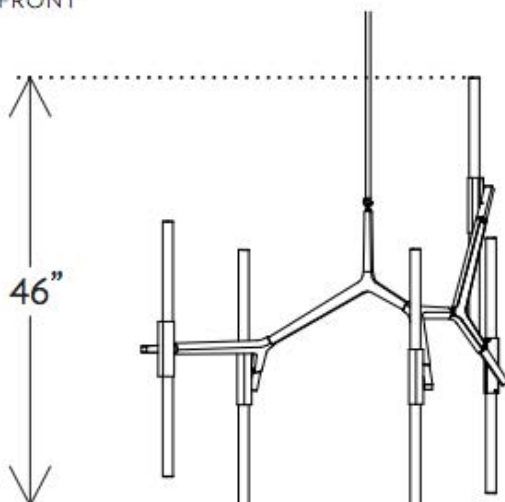

Lighting Area 4-6 square meters

Optics 360°

input voltage AC85-265V

LED power 8 X 4W G9

Total Lumens 2200lm±5%

LED source Osram LED ≥70lm per watt

Color temperature 3000K.

Lifespan ≥25000h

Working temperature -30°~50°C

IP20 Protection Class I | CE

Material Hi grade Steel Copper - Gold-Black Finish

Make Lumeplus Tubes 08 x08

FRONT

TOP