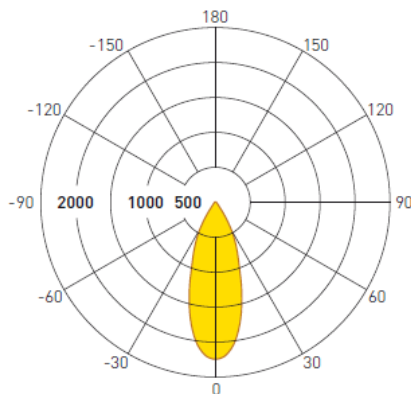

Twin Recessed Black/White Box
Ø2 62S-2X10‡

Technical data

Recessed Directional Twin spot

Axo twin spot Light combines American passion for design with a strong international focus and has become one of the leading specification for indoor lighting sector. This collaboration produces a lighting collection featuring high quality standards, in both production and design. The Axo Light painted aluminum with a black or White metal surround. The directional twin LED modules is adjustable .

- Lighting Area 2-4square meters
- LED power 2x10W
- LED source Citizen COB LED 85lm per watt
- Luminous Flux 1800Lm
- Optics 38° beam angle
- Color temperature 3000K.4000K.6000K
- input voltage AC85-265V
- Lifespan ≥40000h
- Working temperature -30°~50°C
- Protection Grade IP43 Protection Class II CE
- Dimension Square 103x 200 x Height 105mm
- Hole Cut Out 92 X 187mm
- Driver body made of fire resistance ABS Material composed of Constant current power supply and intelligent integrated circuits PF>0.9