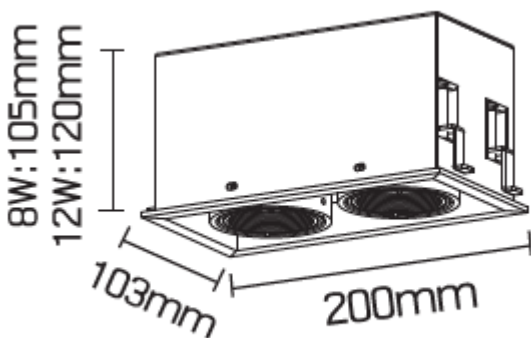

Twin Recessed Black/White Box
Ø2 62S-2X10‡

Technical data

Recessed Directional Twin spot

Axo twin spot Light combines American passion for design with a strong international focus and has become one of the leading specification for indoor lighting sector. This collaboration produces a lighting collection featuring high quality standards, in both production and design. The Axo Light painted aluminum with a black or White metal surround. The directional twin LED modules is adjustable .

- Lighting Area 2-4square meters
- LED power 2x10W
- LED source Citizen COB LED 85lm per watt
- Luminous Flux 1800Lm
- Optics 38° beam angle
- Color temperature 3000K.4000K.6000K
- input voltage AC85-265V
- Lifespan ≥40000h
- Working temperature -30°~50°C
- Protection Grade IP43 Protection Class II CE
- Dimension Square 103x 200 x Height 105mm
- Hole Cut Out 92 X 187mm
- Driver body made of fire resistance ABS Material composed of Constant current power supply and intelligent integrated circuits PF>0.9