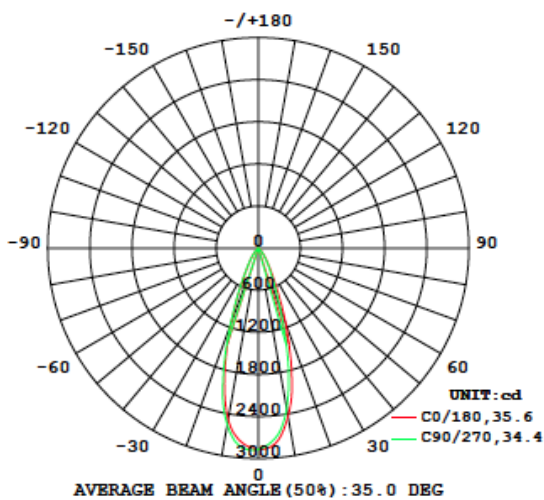

Downloaded by: info@lume-plus.com