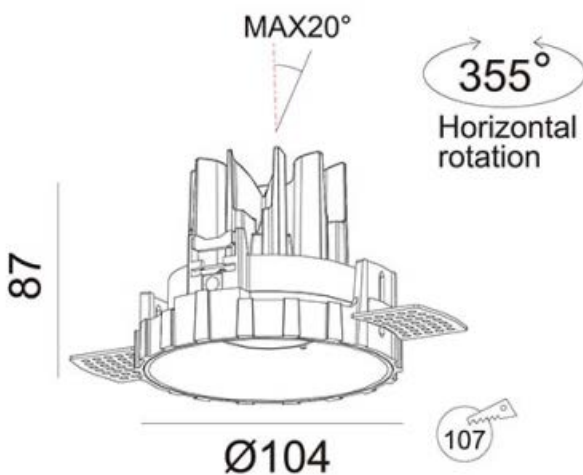

Downloaded by: info@lume-plus.com